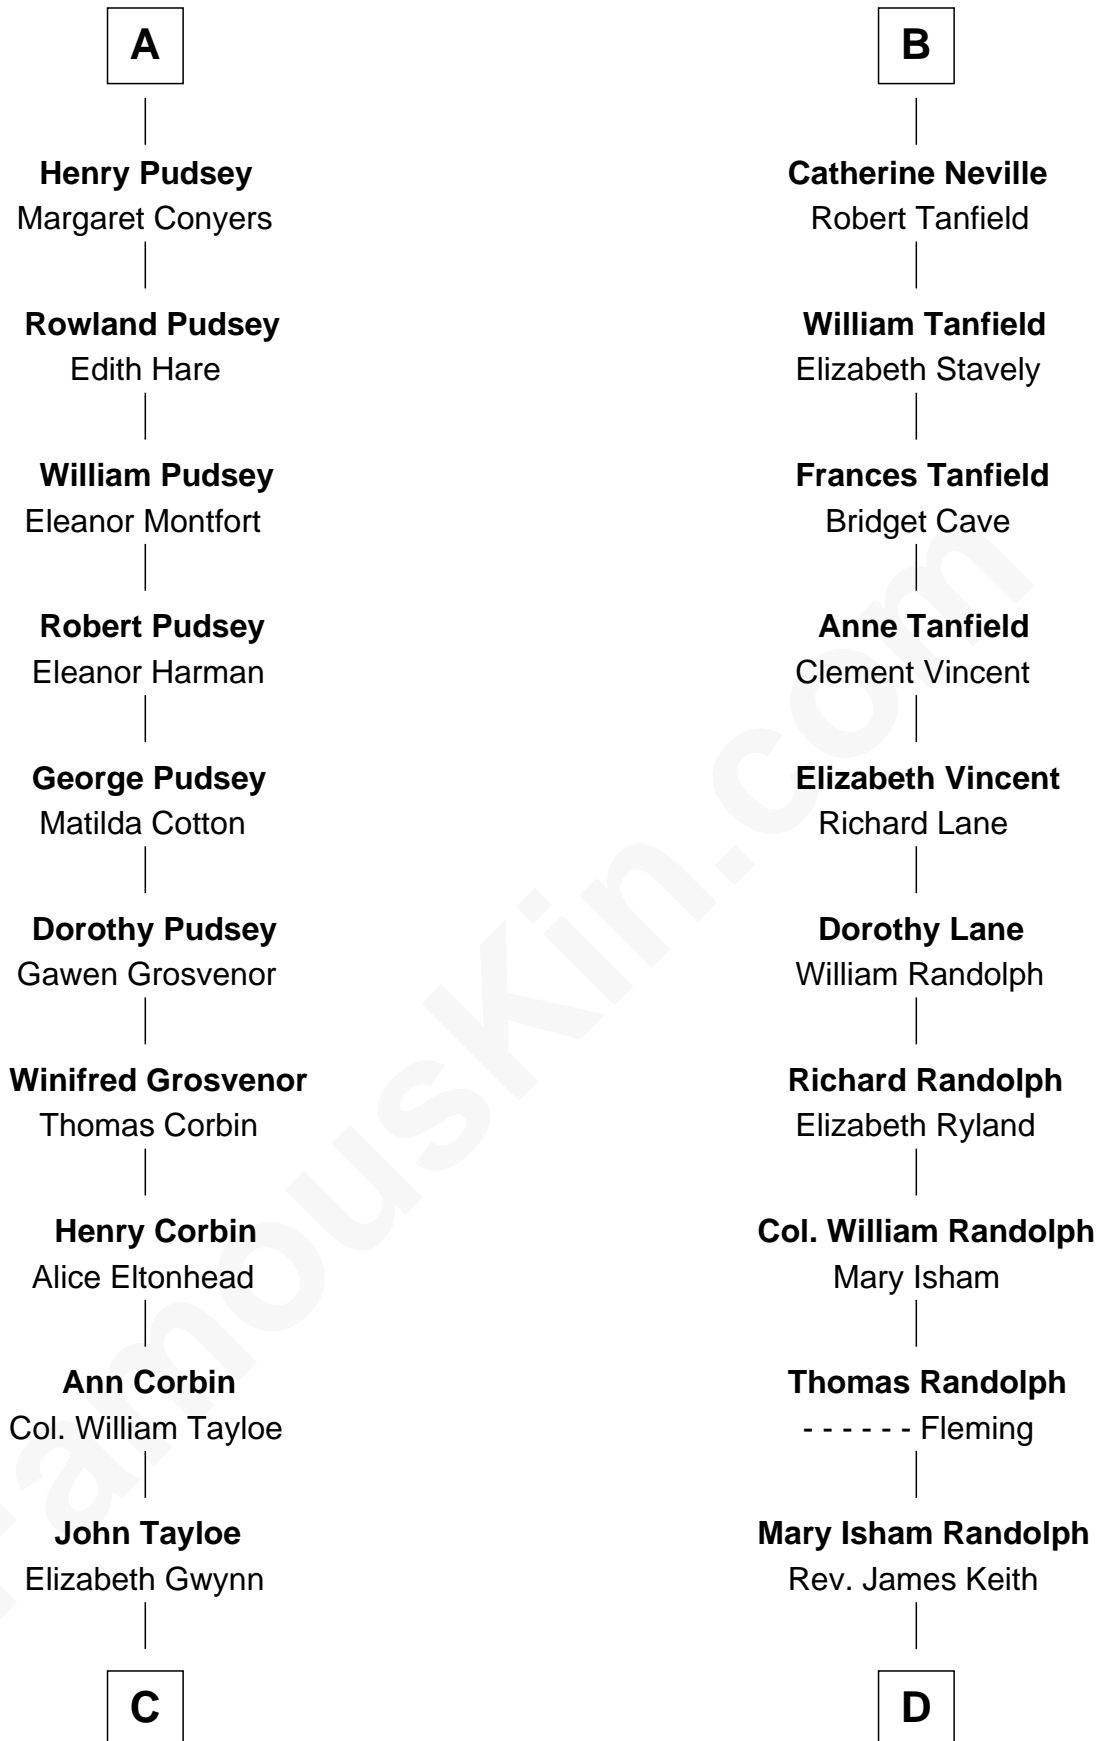

FamousKin.com Relationship Chart of

Edward Lloyd V

13th Governor of Maryland

18th cousin 1 time removed of

John Marshall

4th Chief Justice of the U.S. Supreme Court

John Fitz Robert

Ada de Baliol

C

John Tayloe
Rebecca Plater

Elizabeth Tayloe
Col. Edward Lloyd

Edward Lloyd V
13th Governor of Maryland

D

Mary Randolph Keith
Col. Thomas Marshall

John Marshall
U.S. Supreme Court Chief Justice

FamousKin.com