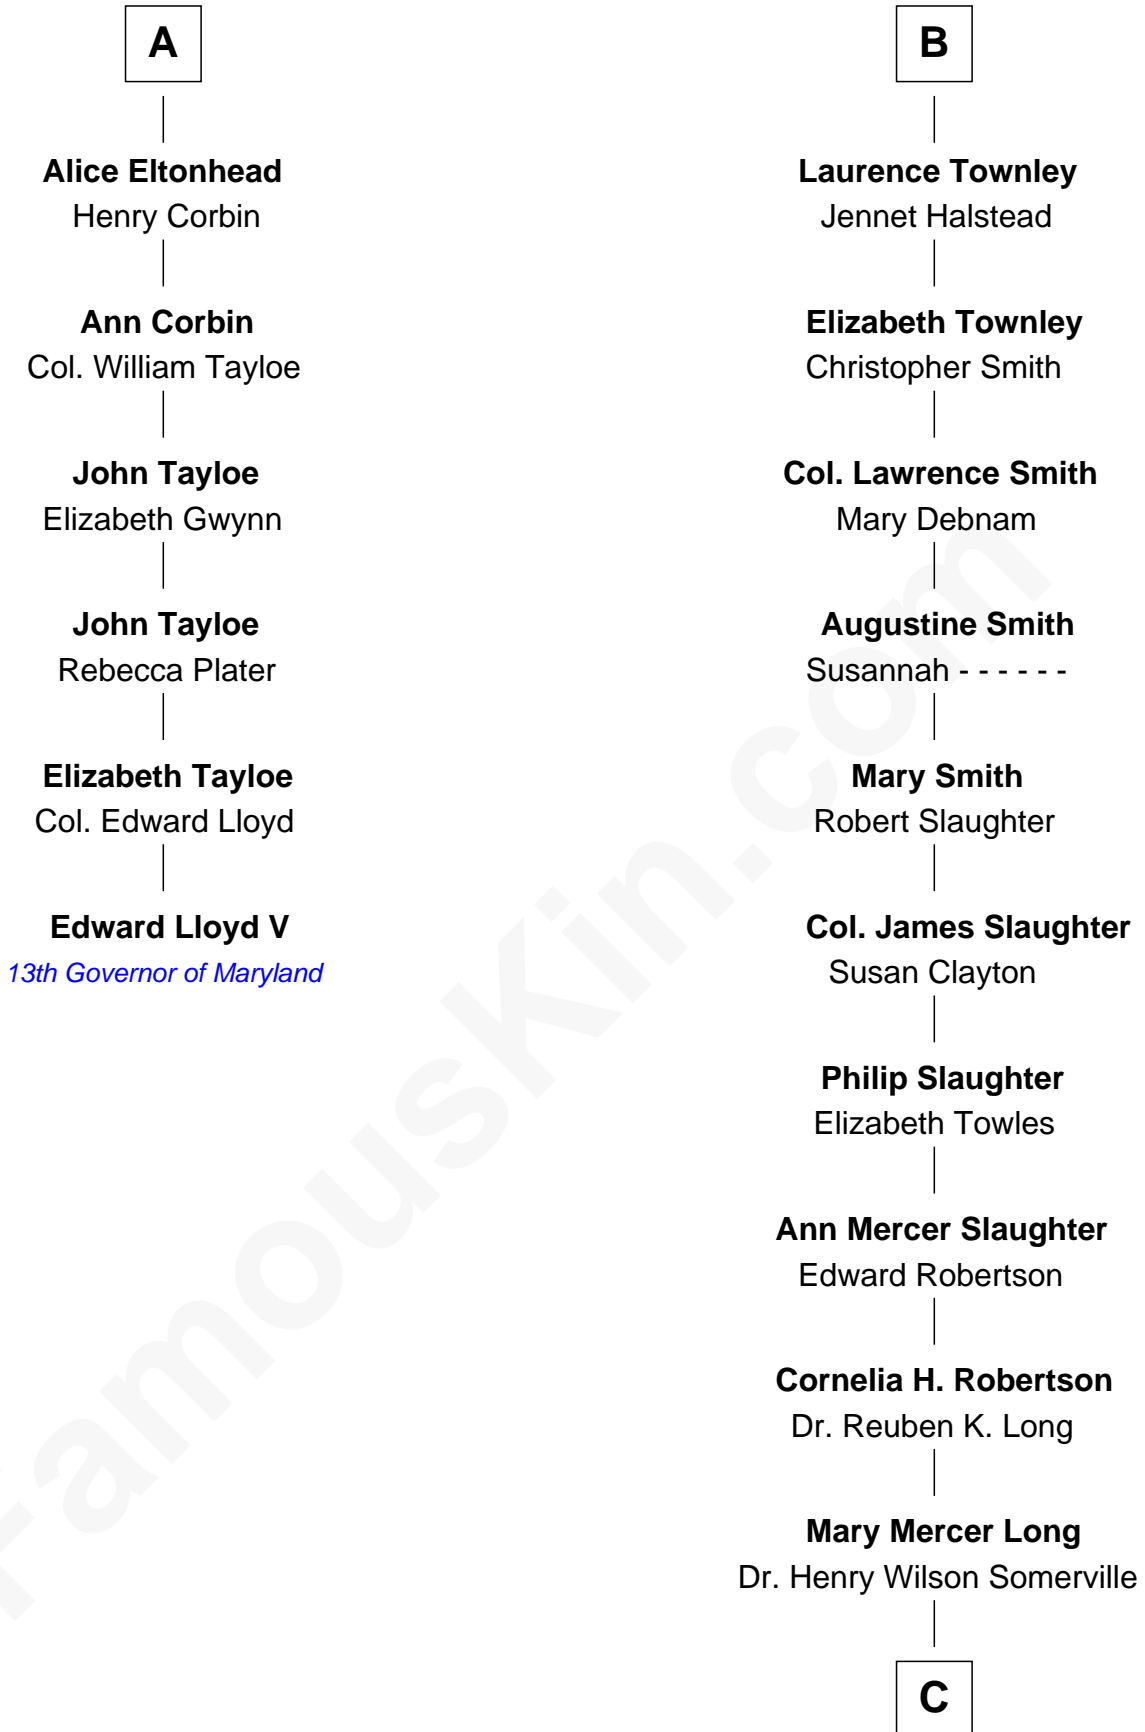

FamousKin.com Relationship Chart of

Edward Lloyd V

13th Governor of Maryland

12th cousin 8 times removed of

Edward Norton

Movie Actor

Sir Nicholas Harington

Isabel English

C

—
Cornelia Long Somerville

Joseph Kent Harrison

—
Betty Kent Harrison

Edward Mower Norton

—
Edward Mower Norton

Lydia Robinson Rouse

—
Edward Norton