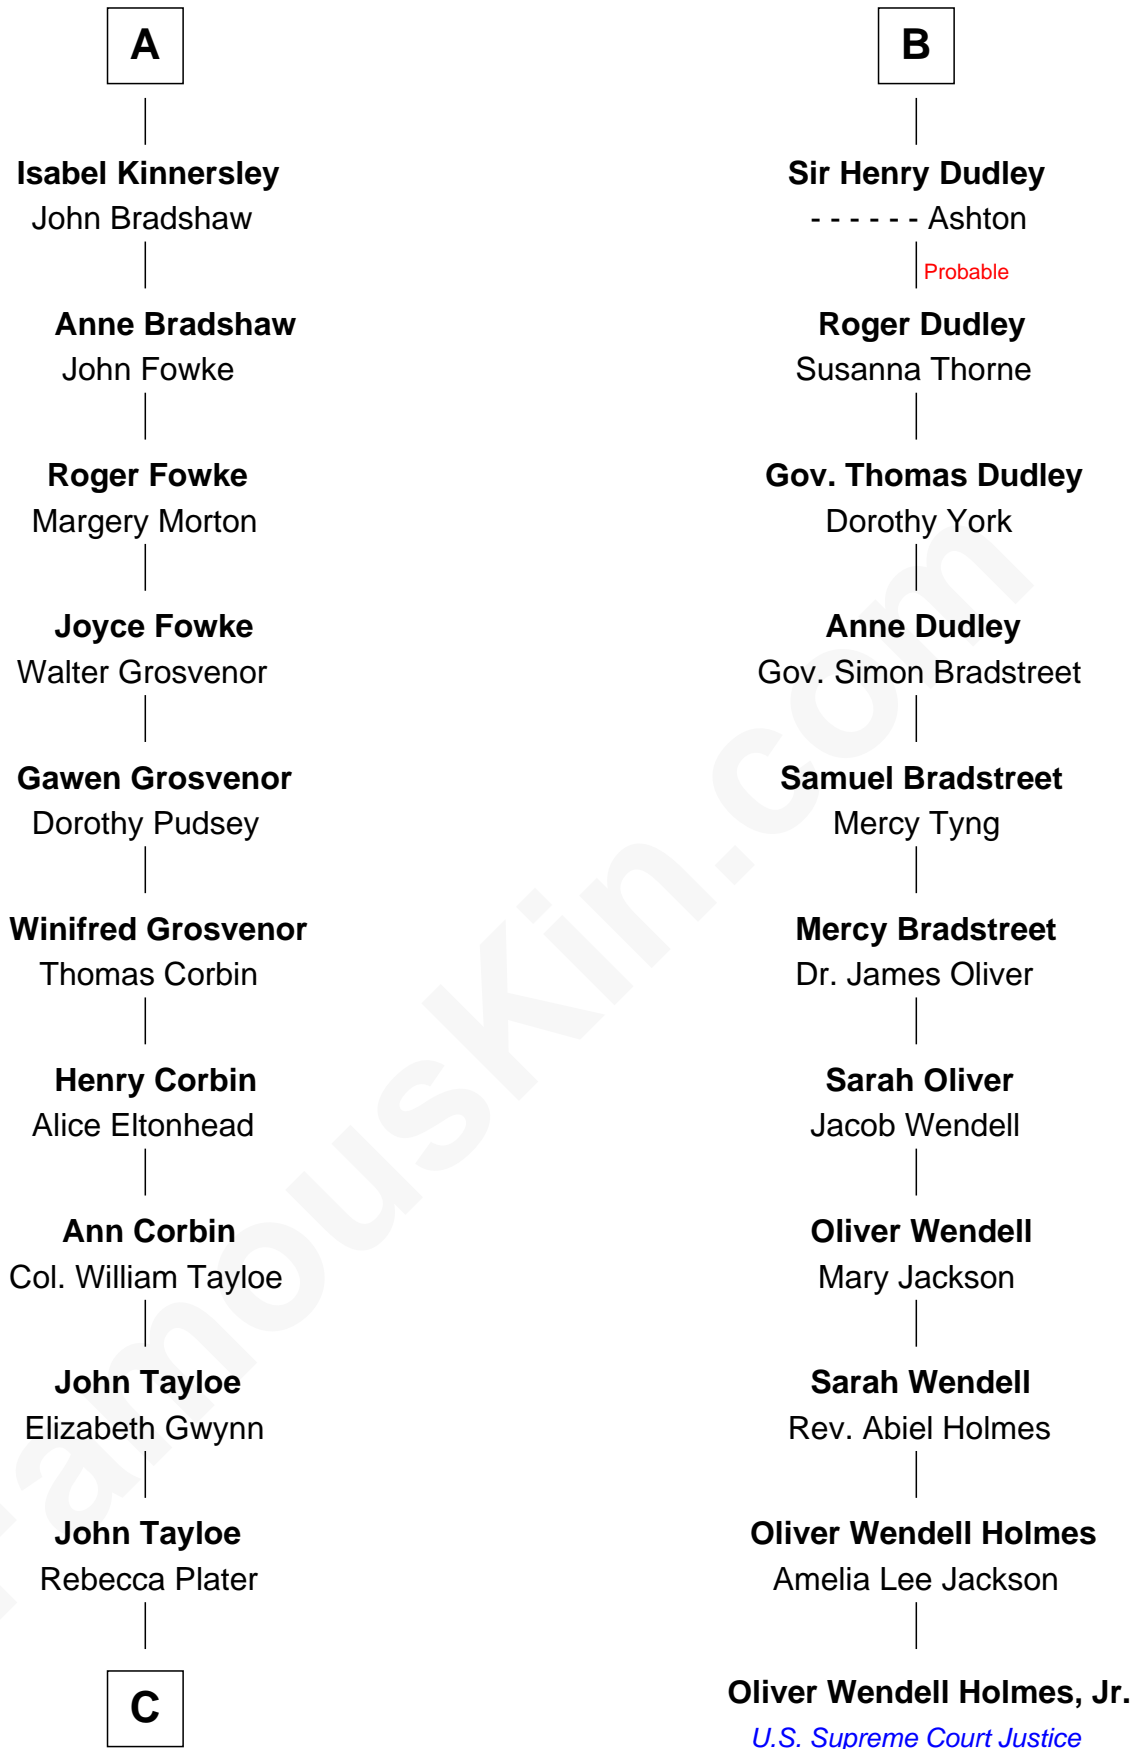

FamousKin.com Relationship Chart of

Edward Lloyd V

13th Governor of Maryland

17th cousin 1 time removed of

Oliver Wendell Holmes, Jr.

U.S. Supreme Court Justice

Sir William de Ros
Margery de Badlesmere

C

Elizabeth Tayloe
Col. Edward Lloyd

Edward Lloyd V
13th Governor of Maryland

FamousKin.com