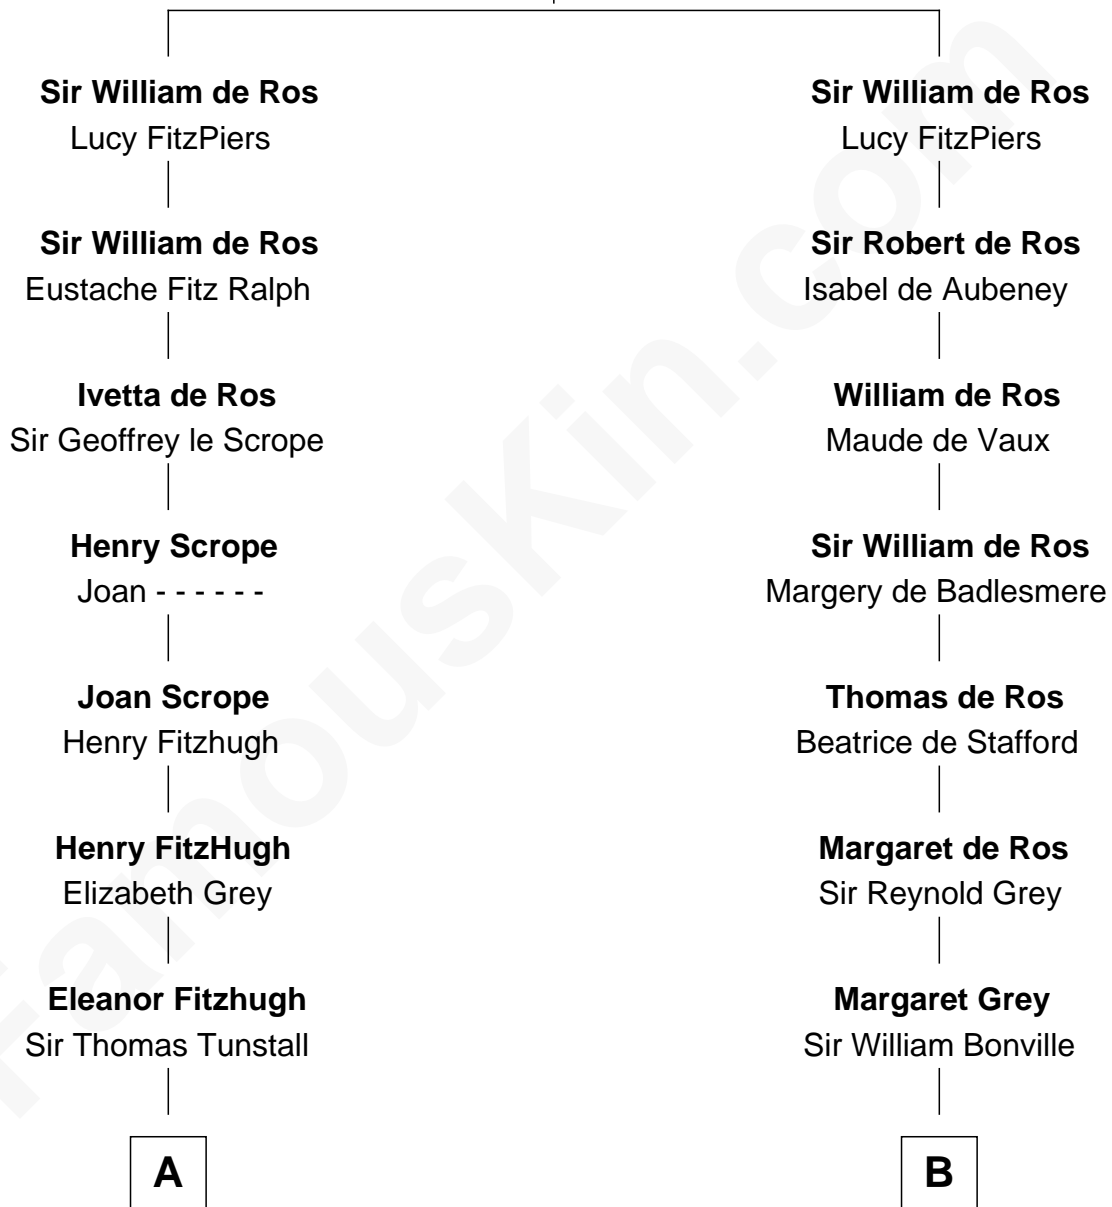

FamousKin.com Relationship Chart of

Edward Lloyd V

13th Governor of Maryland

21st cousin of

Oliver Wendell Holmes, Jr.

U.S. Supreme Court Justice

Robert de Ros
Isabel of Scotland

C

Ann Corbin
Col. William Tayloe

John Tayloe
Elizabeth Gwynn

John Tayloe
Rebecca Plater

Elizabeth Tayloe
Col. Edward Lloyd

Edward Lloyd V
13th Governor of Maryland

D

Sarah Oliver
Jacob Wendell

Oliver Wendell
Mary Jackson