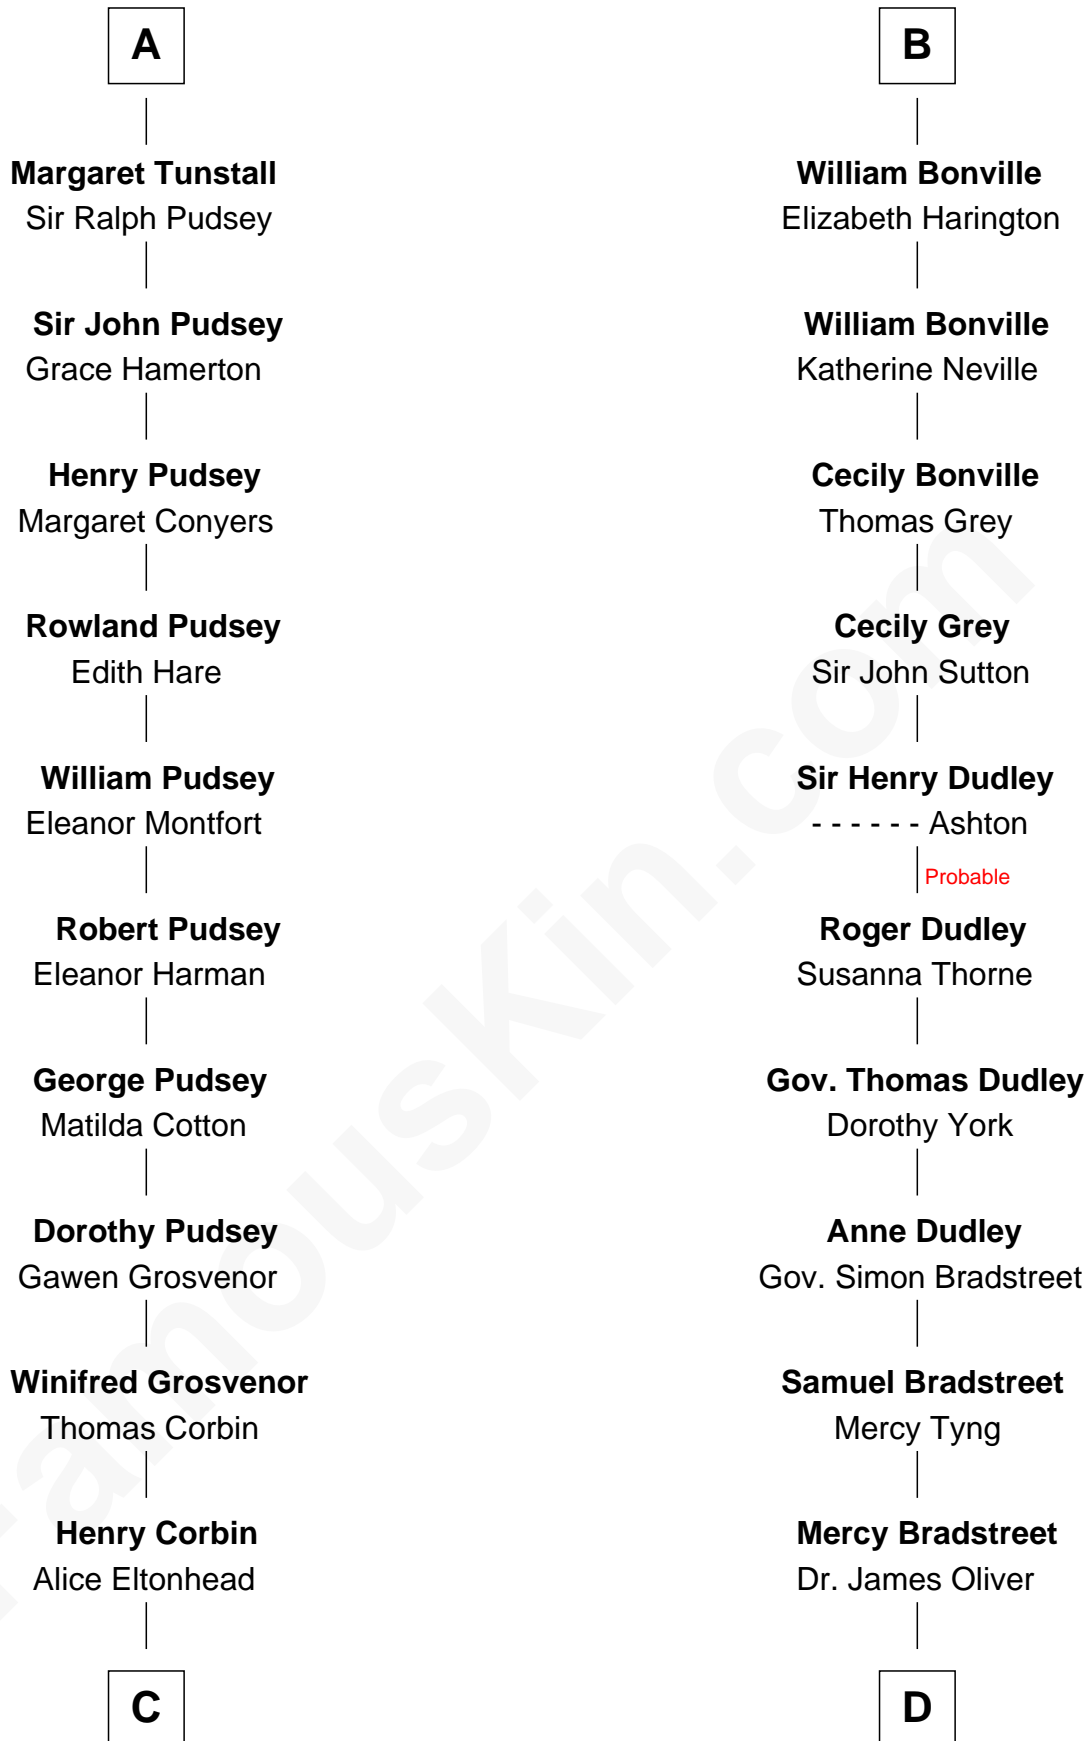

FamousKin.com Relationship Chart of

Edward Lloyd V

13th Governor of Maryland

21st cousin of

Oliver Wendell Holmes, Jr.

U.S. Supreme Court Justice

Robert de Ros
Isabel of Scotland

C

Ann Corbin
Col. William Tayloe

John Tayloe
Elizabeth Gwynn

John Tayloe
Rebecca Plater

Elizabeth Tayloe
Col. Edward Lloyd

Edward Lloyd V
13th Governor of Maryland

D

Sarah Oliver
Jacob Wendell

Oliver Wendell
Mary Jackson