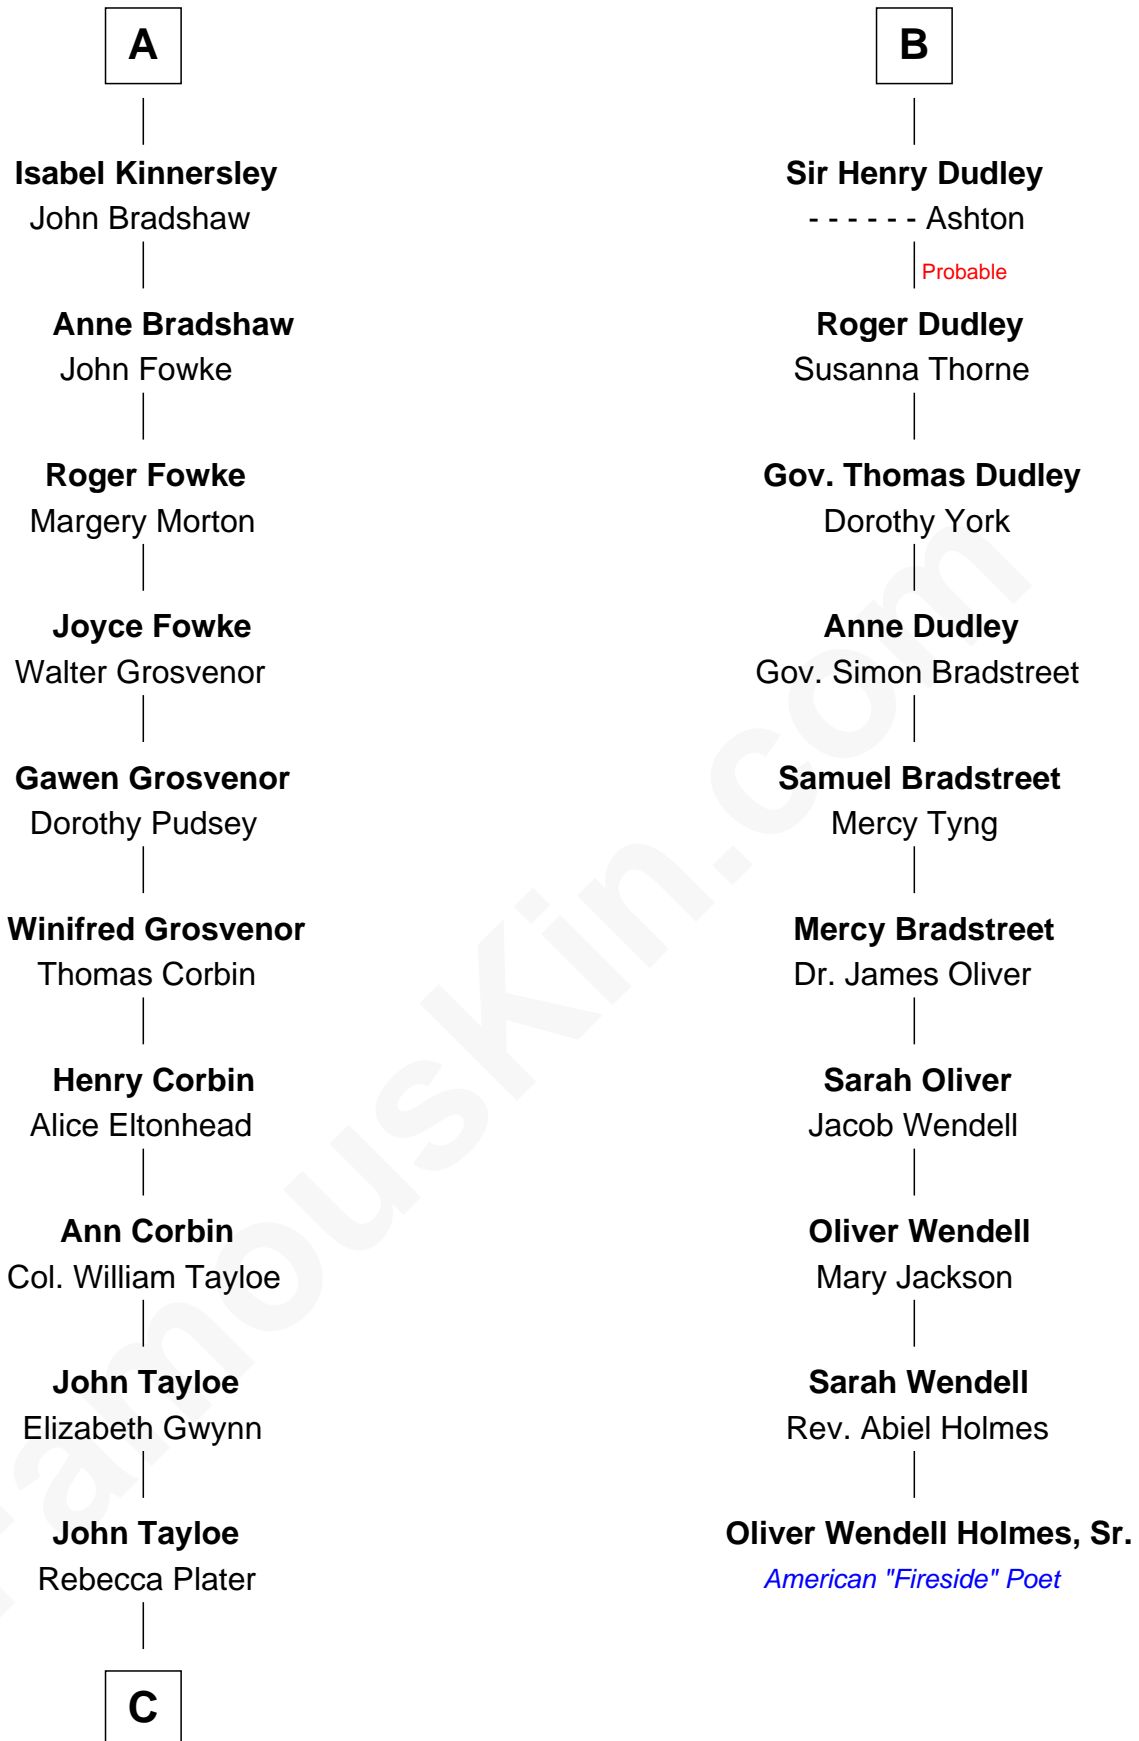

FamousKin.com Relationship Chart of

Edward Lloyd V

13th Governor of Maryland

16th cousin 2 times removed of

Oliver Wendell Holmes, Sr.

American "Fireside" Poet

Sir William de Ros
Margery de Badlesmere

C

Elizabeth Tayloe
Col. Edward Lloyd

Edward Lloyd V
13th Governor of Maryland

FamousKin.com