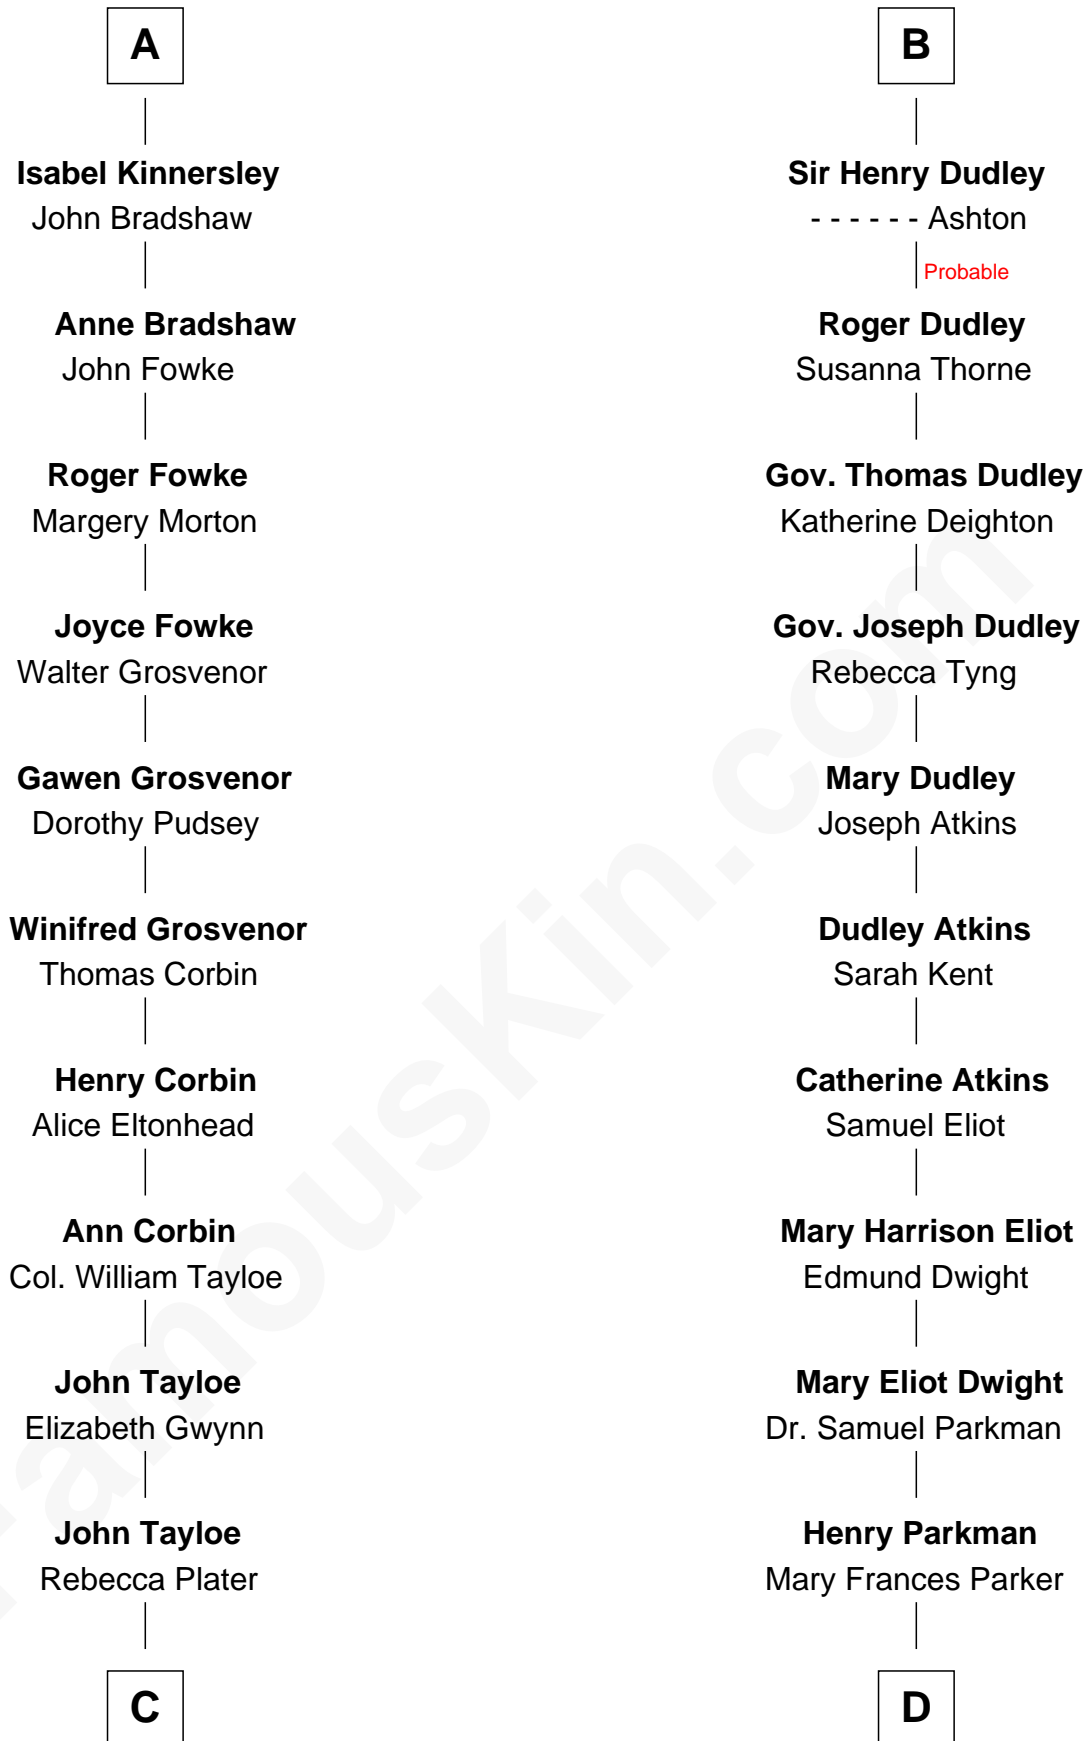

# FamousKin.com Relationship Chart of

**Edward Lloyd V**

*13th Governor of Maryland*

18th cousin of

**Endicott Peabody**

*62nd Governor of Massachusetts*

**Sir William de Ros**  
Margery de Badlesmere

**C**

**Elizabeth Tayloe**  
Col. Edward Lloyd

**Edward Lloyd V**  
*13th Governor of Maryland*

**D**

**Mary Elizabeth Parkman**  
Rt. Rev. Malcolm Endicott Peabody

**Endicott Peabody**  
*62nd Governor of Massachusetts*