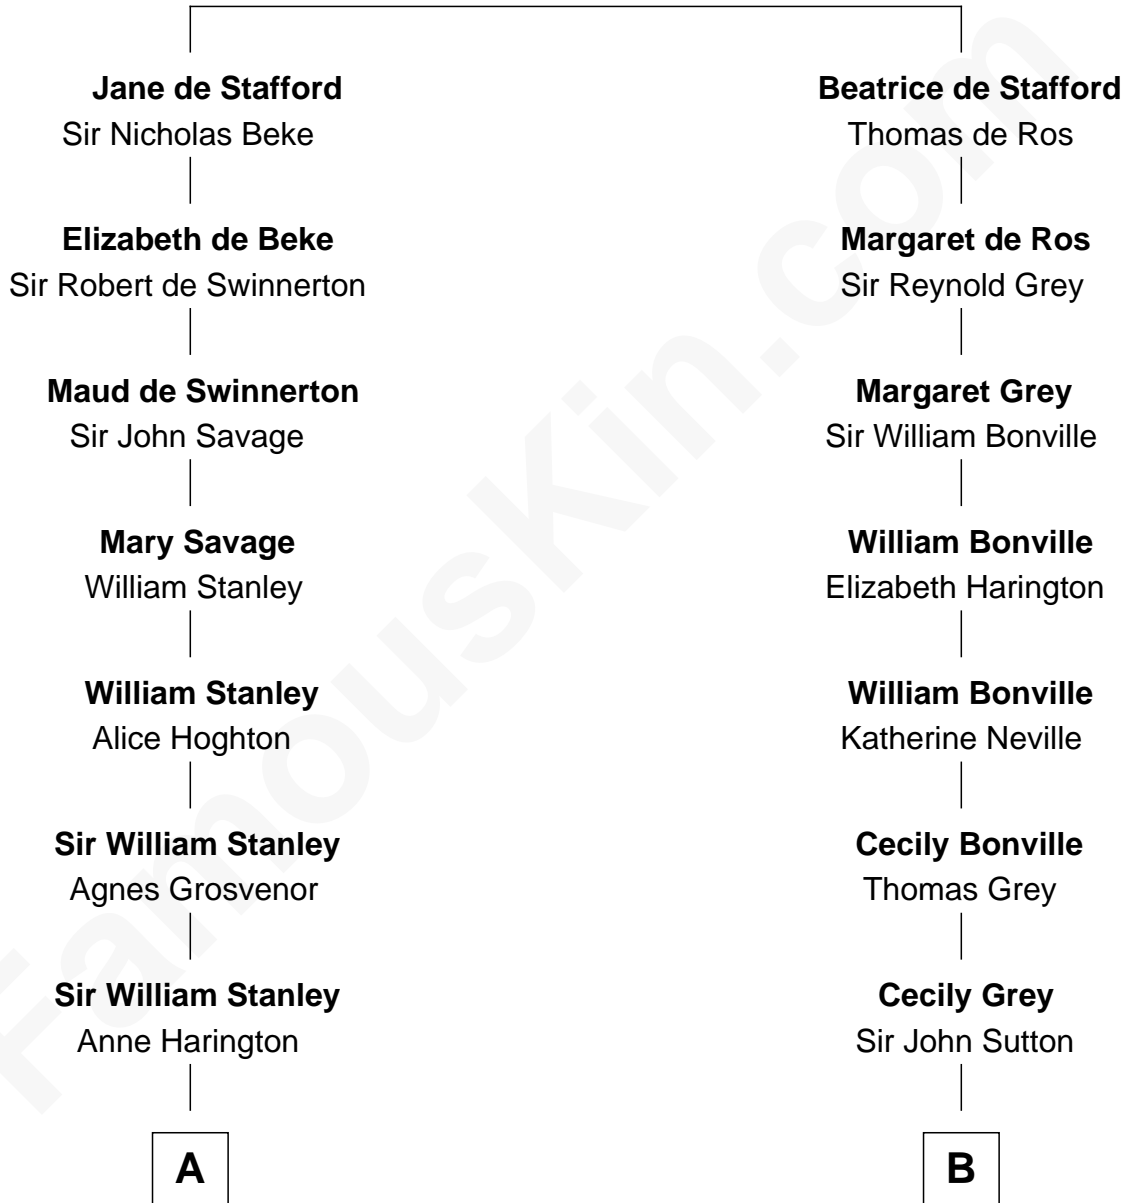

Ralph de Stafford

*with wife
Katherine de Hastang*

*with wife
Margaret de Audley*