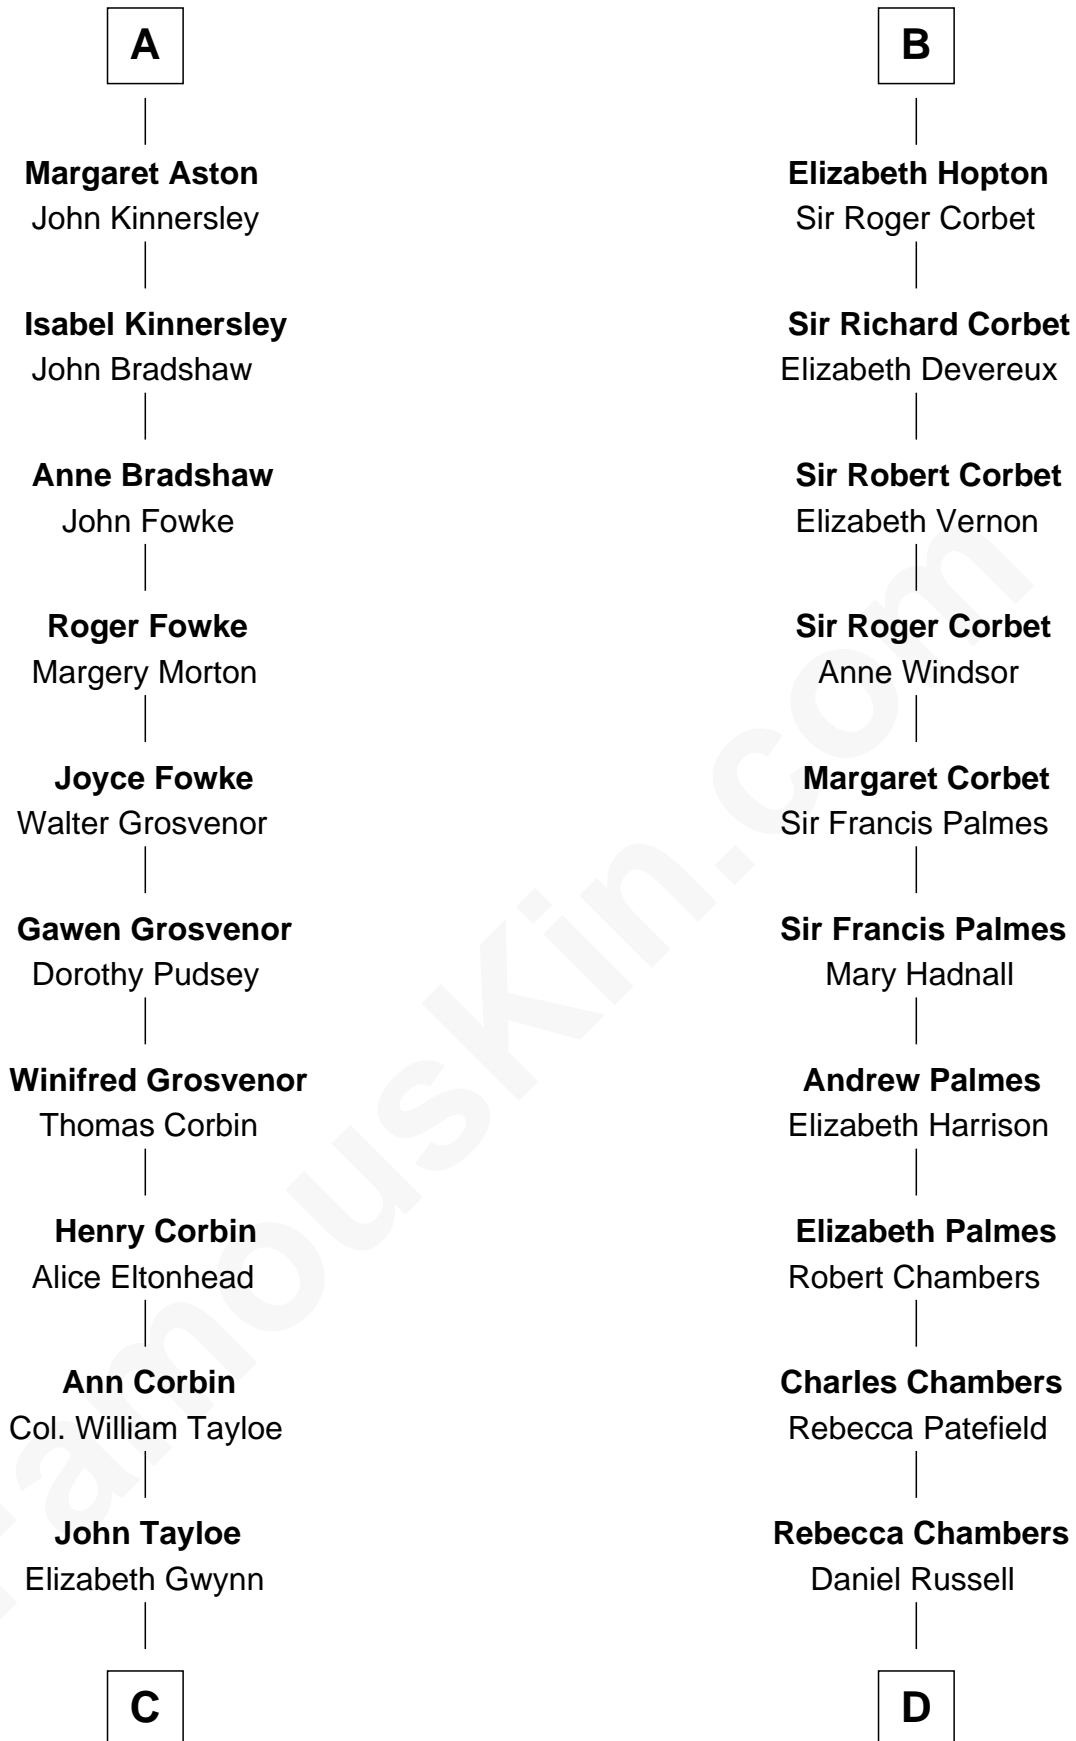

FamousKin.com Relationship Chart of

Edward Lloyd V

13th Governor of Maryland

19th cousin 1 time removed of

James Russell Lowell

American "Fireside" Poet

John de Botetourte

Maud FitzThomas

C

John Tayloe
Rebecca Plater

Elizabeth Tayloe
Col. Edward Lloyd

Edward Lloyd V
13th Governor of Maryland

D

James Russell
Katharine Graves

Rebecca Russell
John Lowell

Rev. Charles Lowell
Harriet Brackett Spence