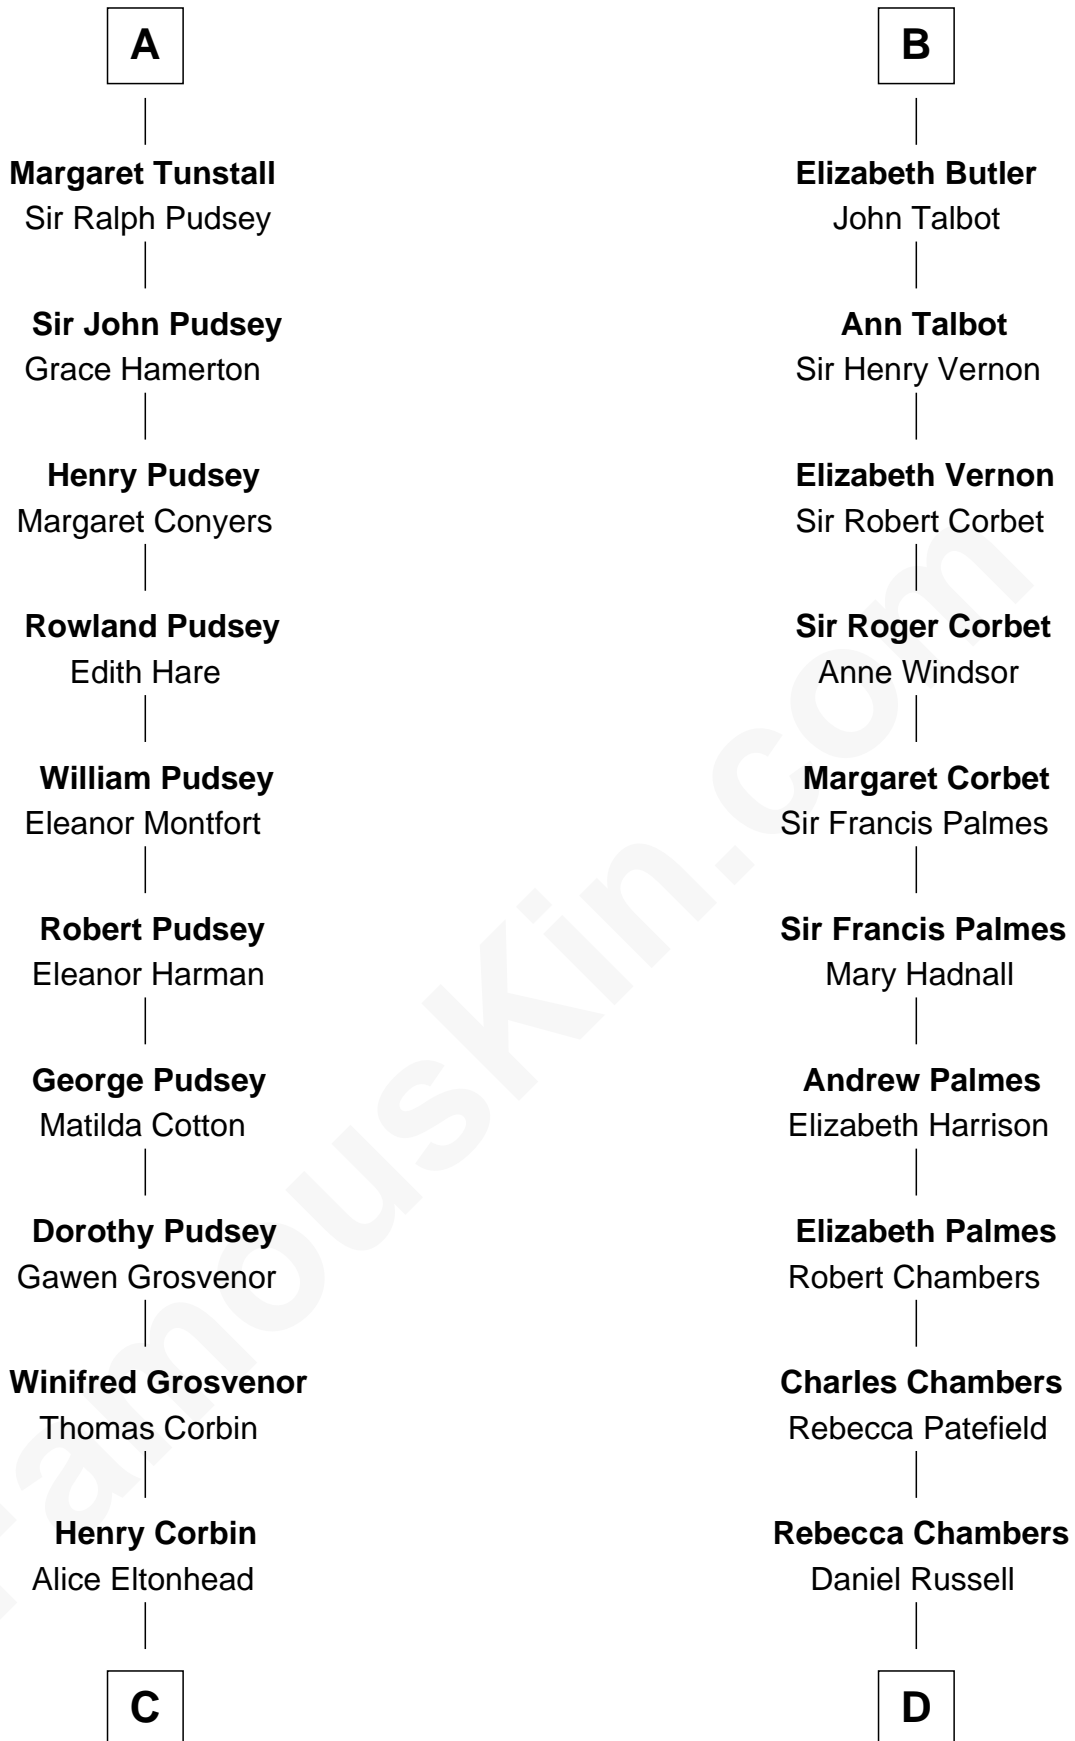

# FamousKin.com Relationship Chart of

**Edward Lloyd V**

*13th Governor of Maryland*

20th cousin 1 time removed of

**James Russell Lowell**

*American "Fireside" Poet*

**C**

**Ann Corbin**  
Col. William Tayloe

**John Tayloe**  
Elizabeth Gwynn

**John Tayloe**  
Rebecca Plater

**Elizabeth Tayloe**  
Col. Edward Lloyd

**Edward Lloyd V**  
*13th Governor of Maryland*

**D**

**James Russell**  
Katharine Graves

**Rebecca Russell**  
John Lowell