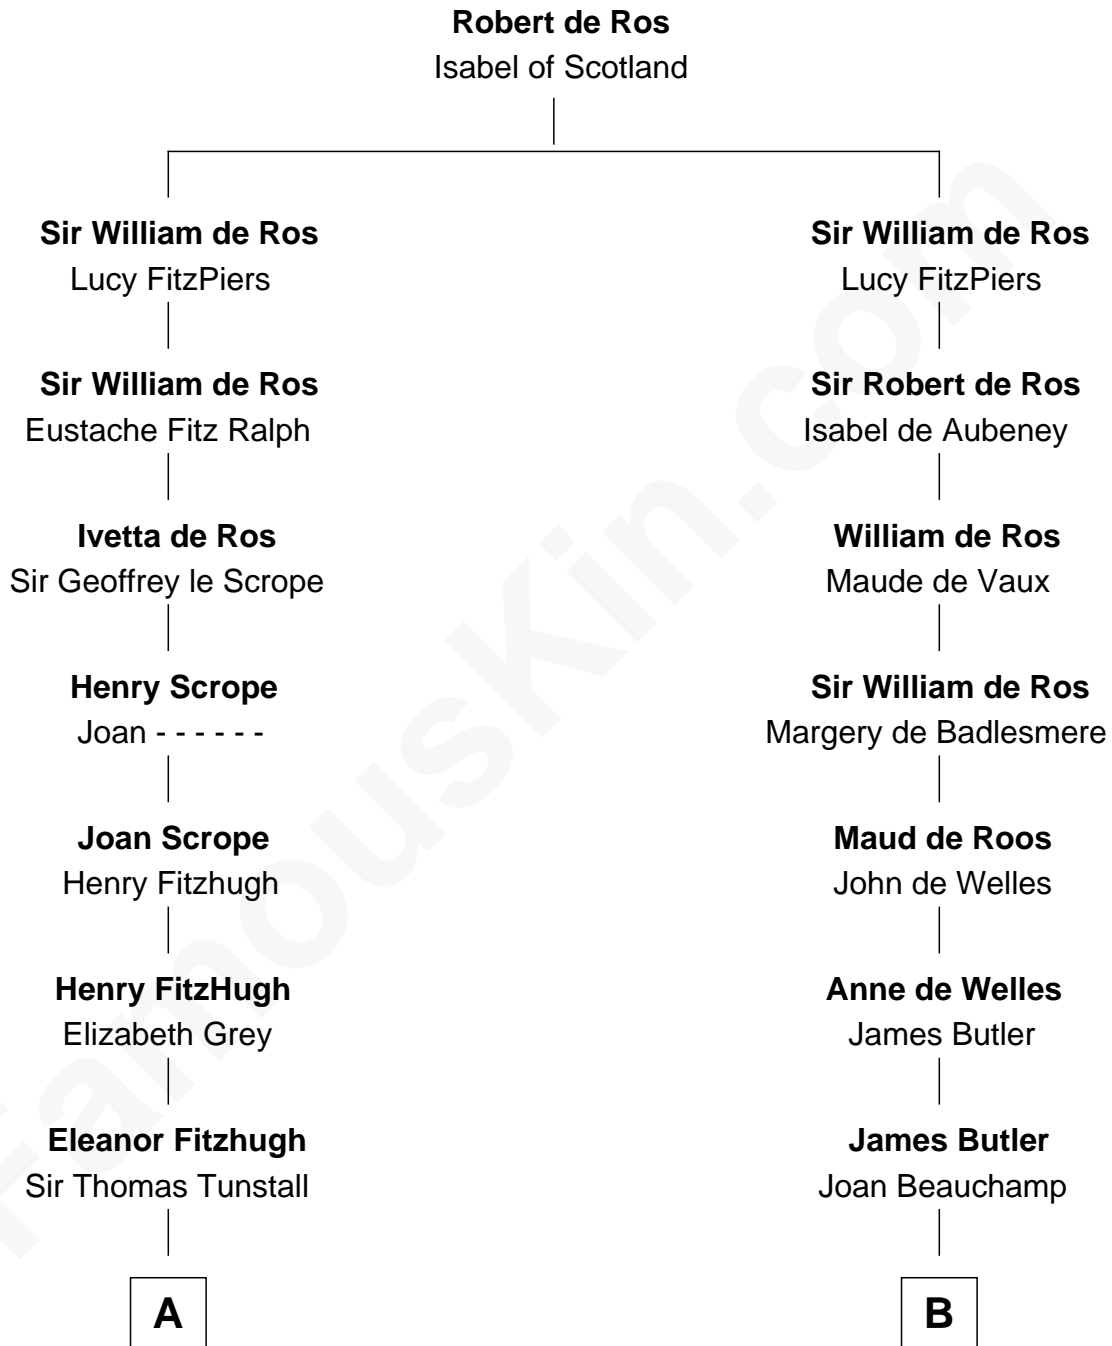

# FamousKin.com Relationship Chart of

**Edward Lloyd V**

*13th Governor of Maryland*

20th cousin 1 time removed of

**James Russell Lowell**

*American "Fireside" Poet*

**C**

**Ann Corbin**  
Col. William Tayloe

**John Tayloe**  
Elizabeth Gwynn

**John Tayloe**  
Rebecca Plater

**Elizabeth Tayloe**  
Col. Edward Lloyd

**Edward Lloyd V**  
*13th Governor of Maryland*

**D**

**James Russell**  
Katharine Graves

**Rebecca Russell**  
John Lowell