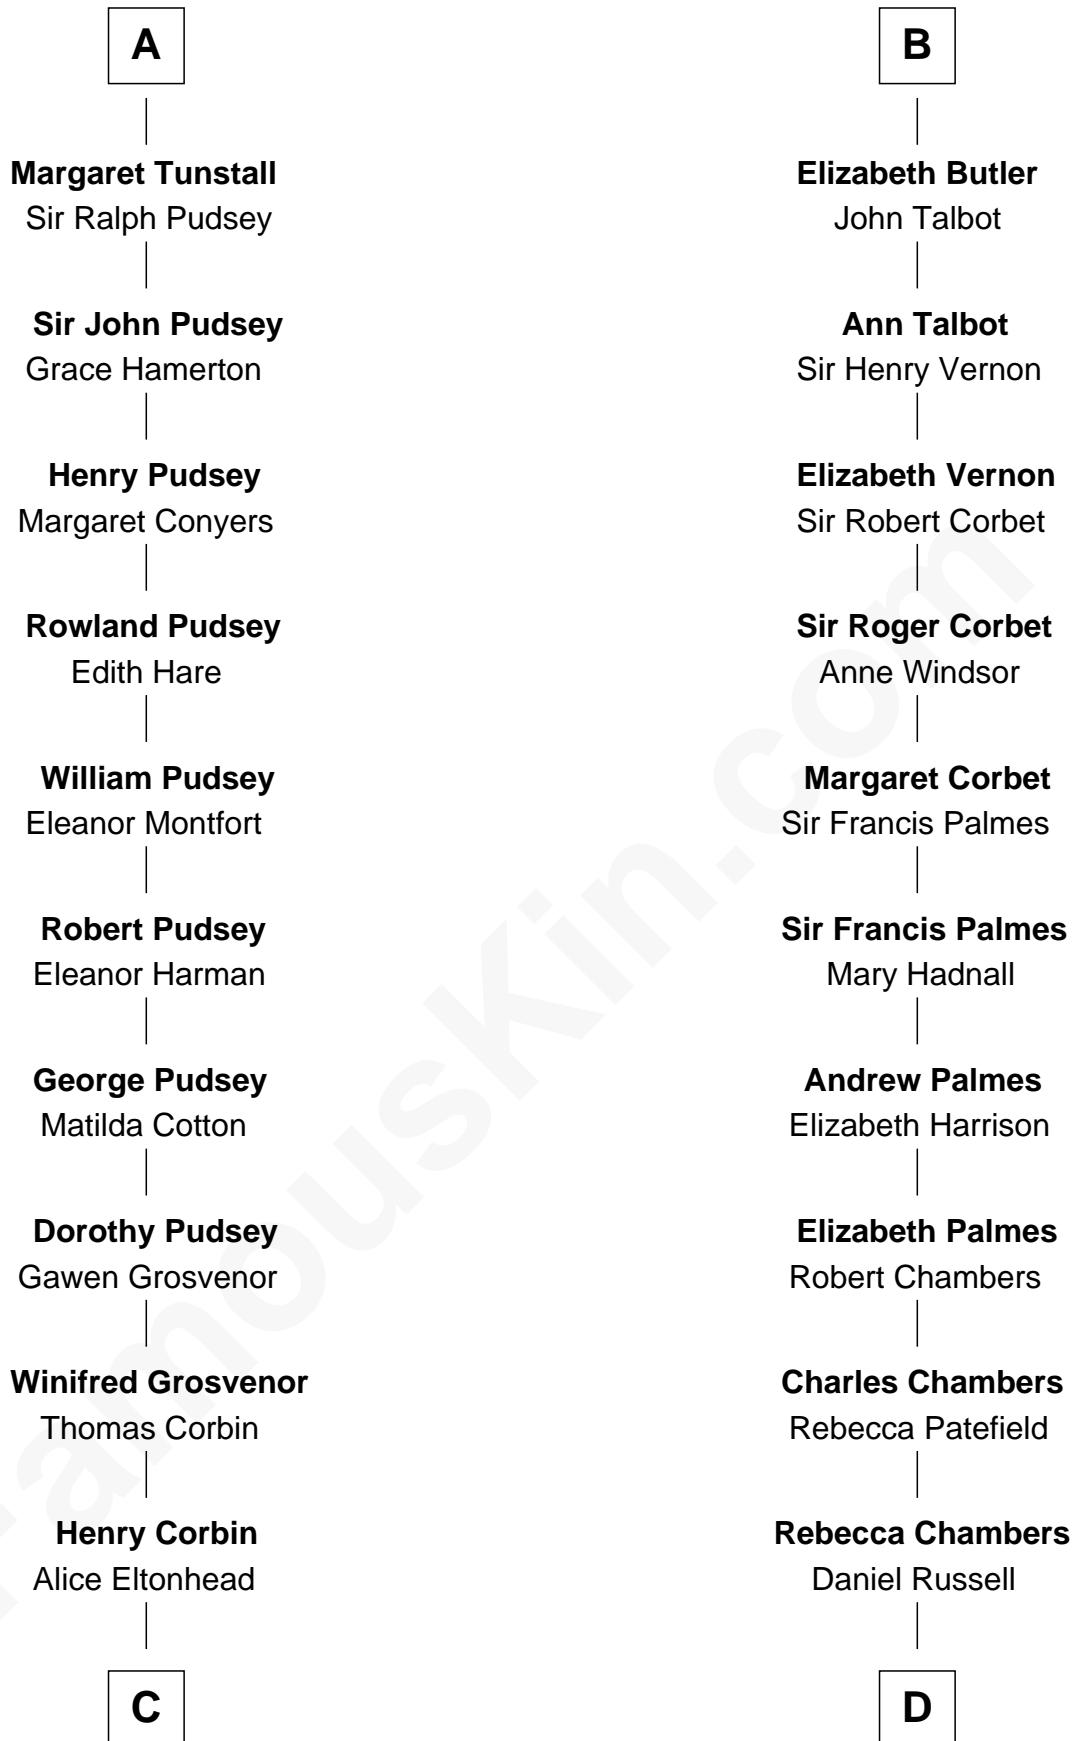

# FamousKin.com Relationship Chart of

**Edward Lloyd V**

*13th Governor of Maryland*

20th cousin 1 time removed of

**James Russell Lowell**

*American "Fireside" Poet*

## Reginald FitzPiers

**C**

**Ann Corbin**  
Col. William Tayloe

**John Tayloe**  
Elizabeth Gwynn

**John Tayloe**  
Rebecca Plater

**Elizabeth Tayloe**  
Col. Edward Lloyd

**Edward Lloyd V**  
*13th Governor of Maryland*