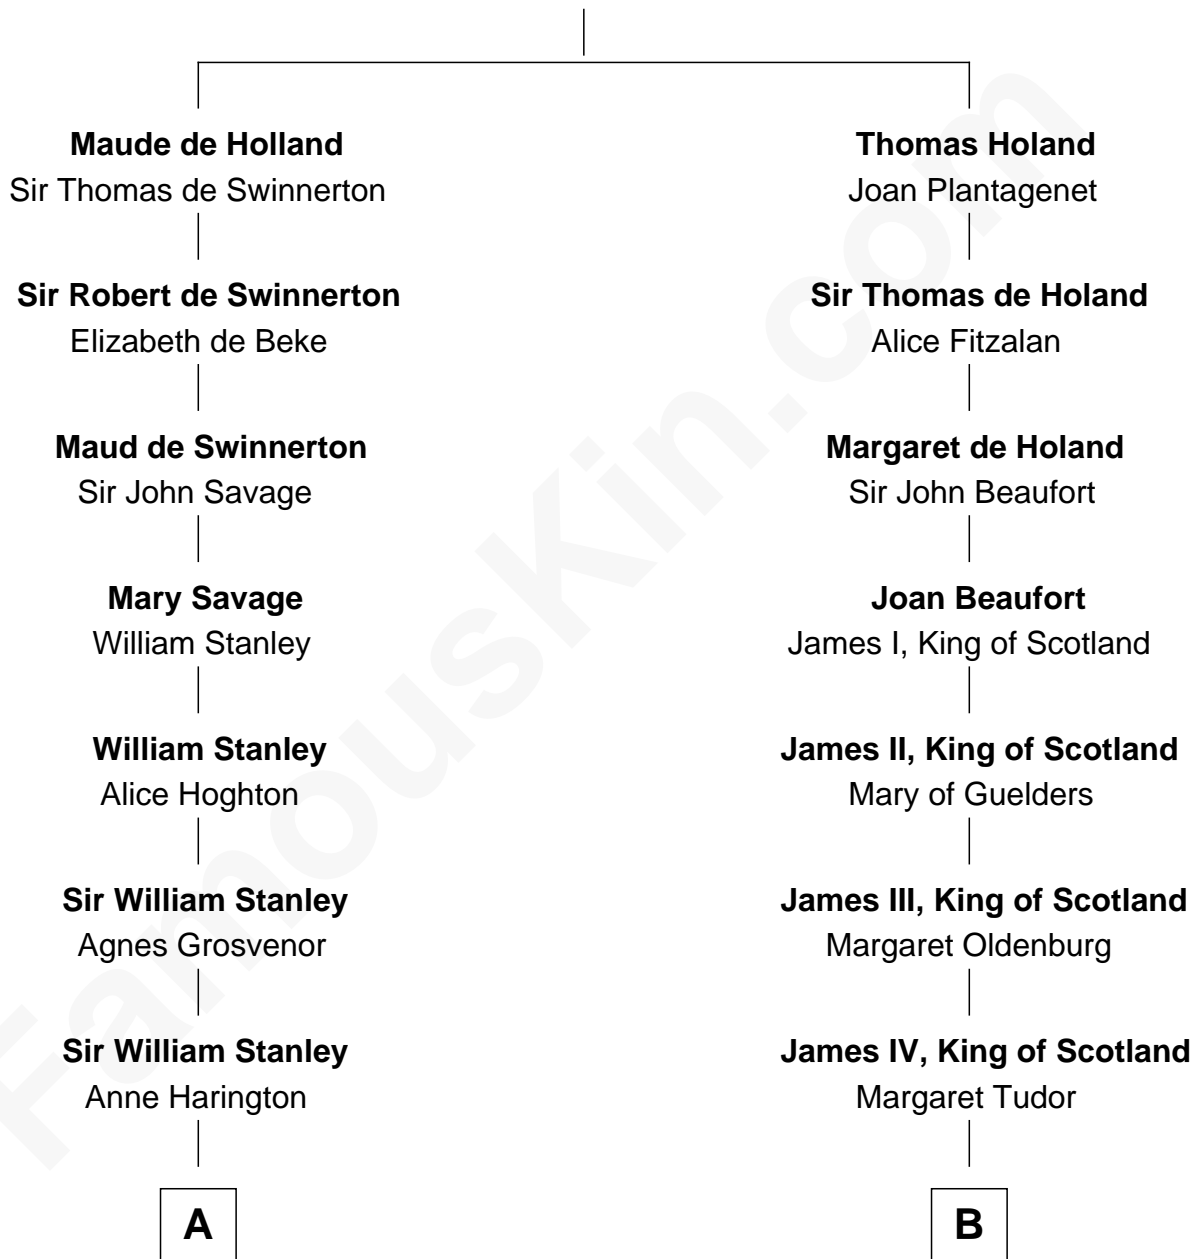

FamousKin.com Relationship Chart of

Edward Lloyd V

13th Governor of Maryland

15th cousin 3 times removed of

James Russell Lowell

American "Fireside" Poet

Sir Robert de Holland

Maude la Zouche

C

Harriet Brackett Spence

Rev. Charles Lowell

James Russell Lowell

American "Fireside" Poet

FamousKin.com