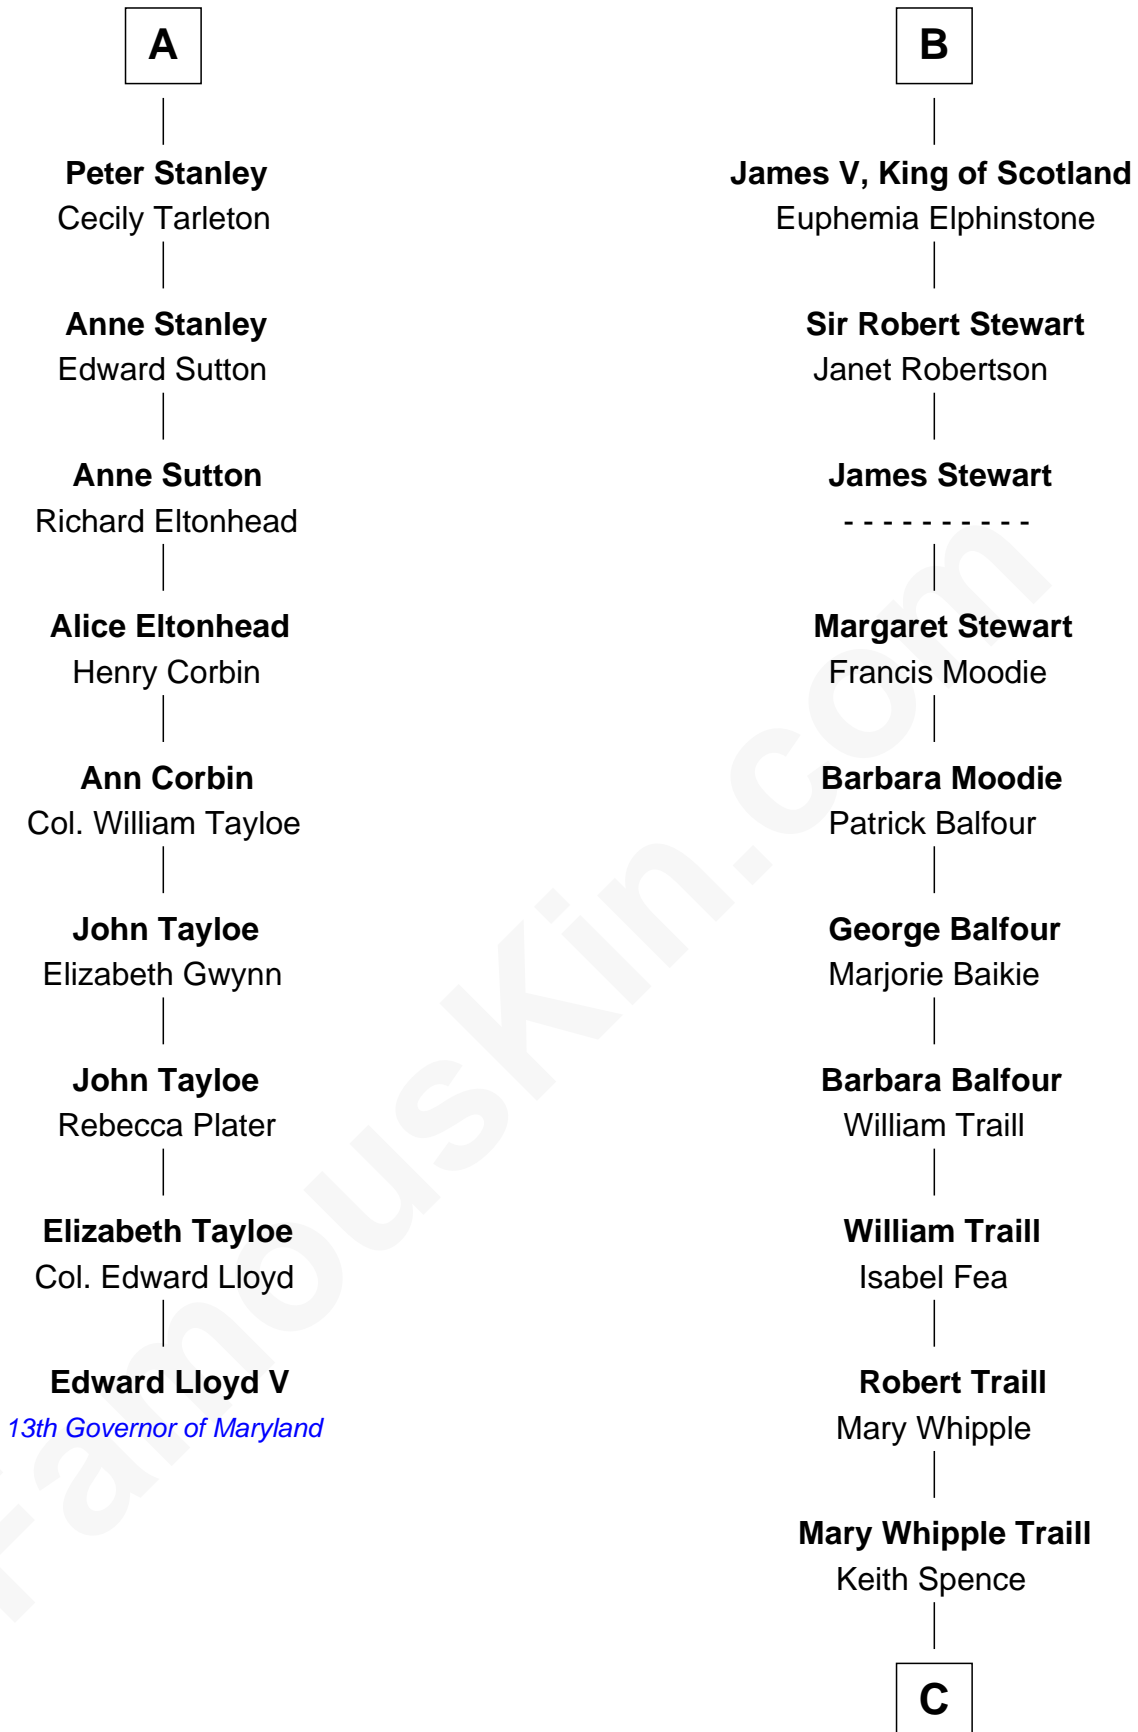

FamousKin.com Relationship Chart of

Edward Lloyd V

13th Governor of Maryland

15th cousin 3 times removed of

James Russell Lowell

American "Fireside" Poet

Sir Robert de Holland

Maude la Zouche