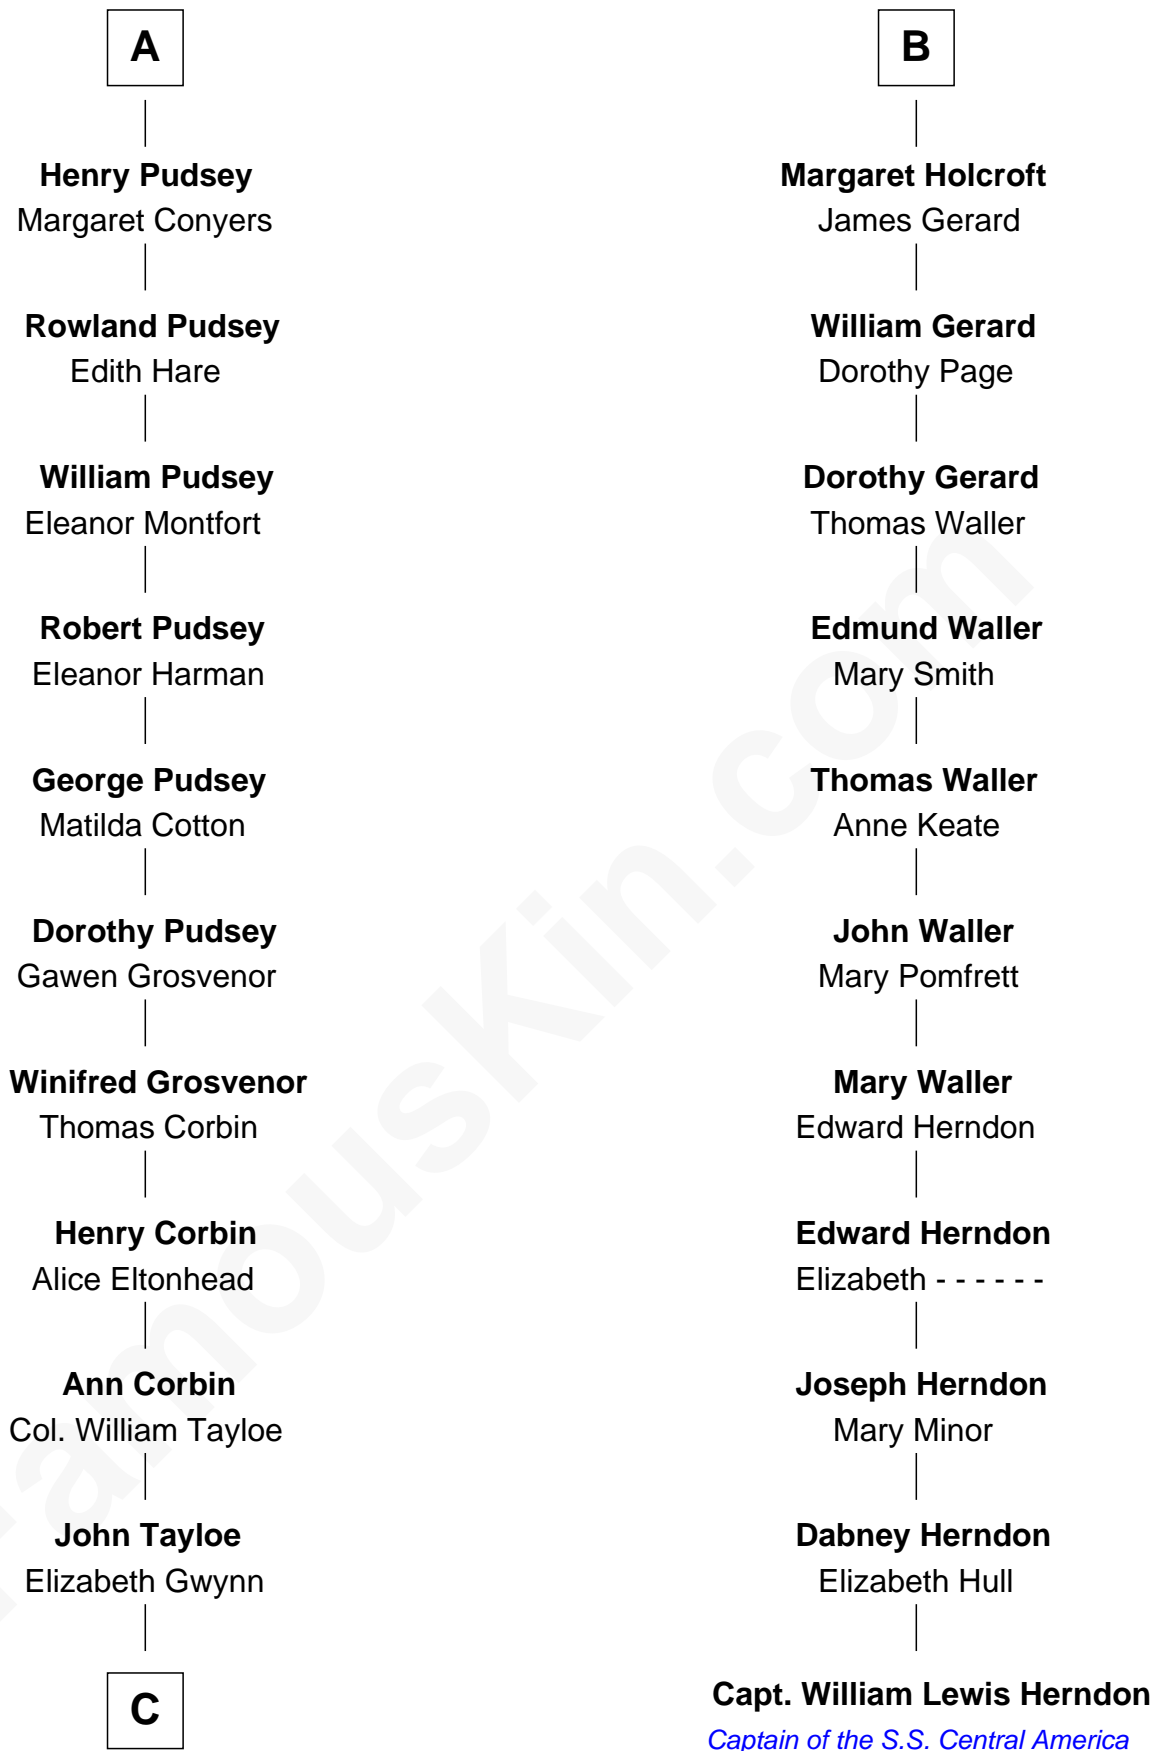

FamousKin.com

Relationship Chart of

Edward Lloyd V

13th Governor of Maryland

17th cousin 2 times removed of

Capt. William Lewis Herndon

Captain of the ill fated S.S. Central America

C

John Tayloe
Rebecca Plater

Elizabeth Tayloe
Col. Edward Lloyd

Edward Lloyd V
13th Governor of Maryland

FamousKin.com