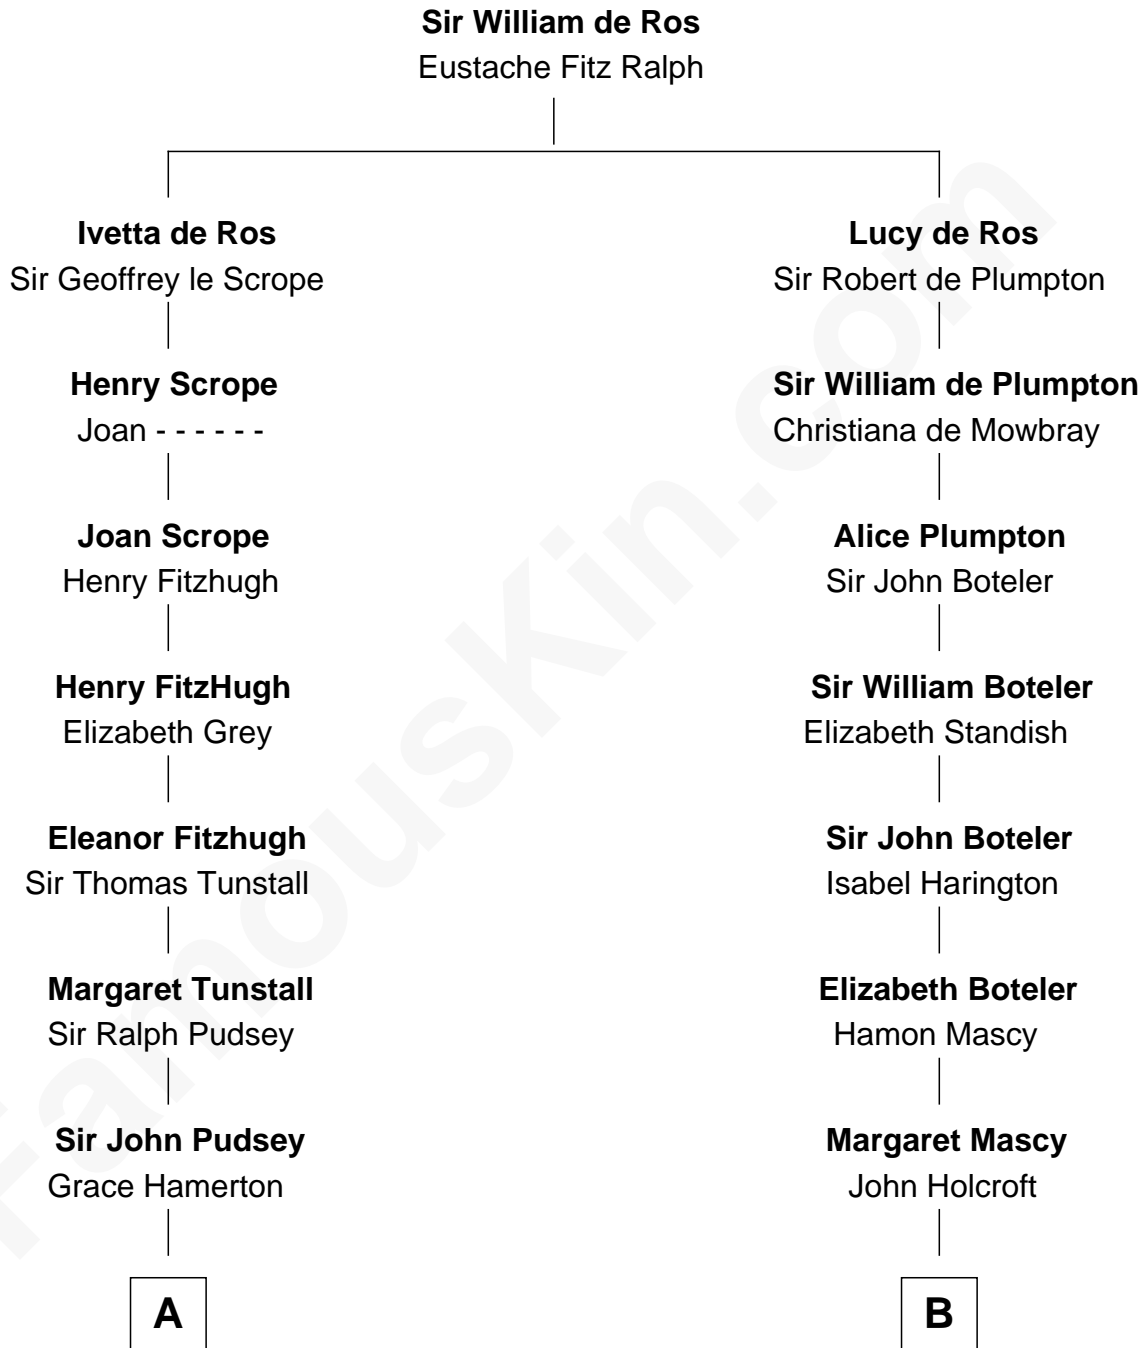

FamousKin.com

Relationship Chart of

Edward Lloyd V

13th Governor of Maryland

17th cousin 2 times removed of

Capt. William Lewis Herndon

Captain of the ill fated S.S. Central America

C

John Tayloe
Rebecca Plater

Elizabeth Tayloe
Col. Edward Lloyd

Edward Lloyd V
13th Governor of Maryland

FamousKin.com