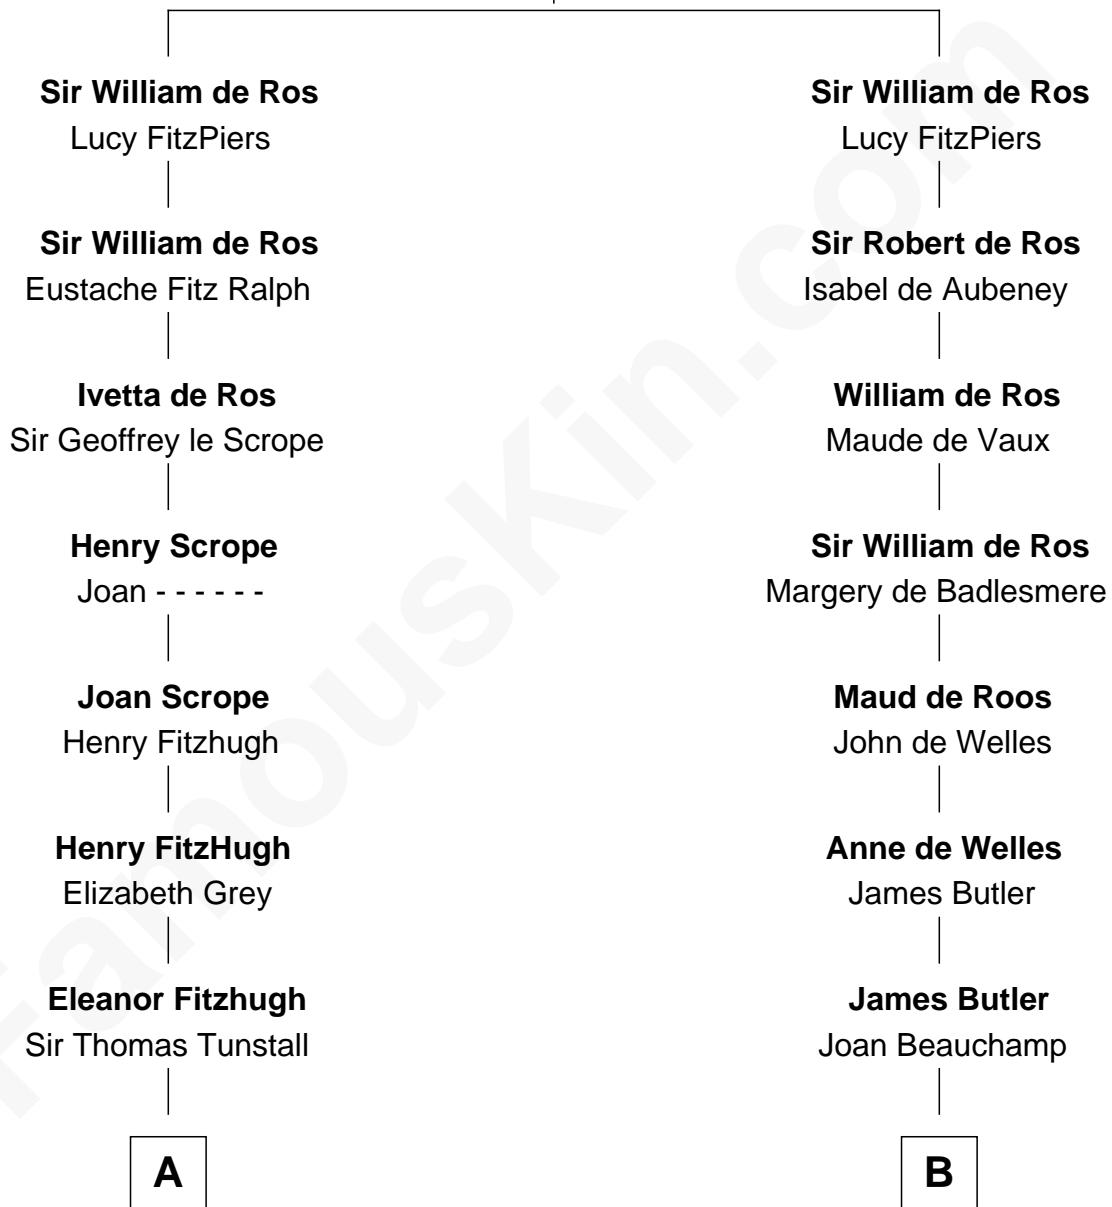

FamousKin.com Relationship Chart of

Edward Lloyd V

13th Governor of Maryland

10th cousin 11 times removed of

Anne Boleyn

2nd Wife of King Henry VIII

Robert de Ros
Isabel of Scotland

C

—
Ann Corbin
Col. William Tayloe

—
John Tayloe
Elizabeth Gwynn

—
John Tayloe
Rebecca Plater

—
Elizabeth Tayloe
Col. Edward Lloyd

—
Edward Lloyd V
13th Governor of Maryland

FamousKin.com