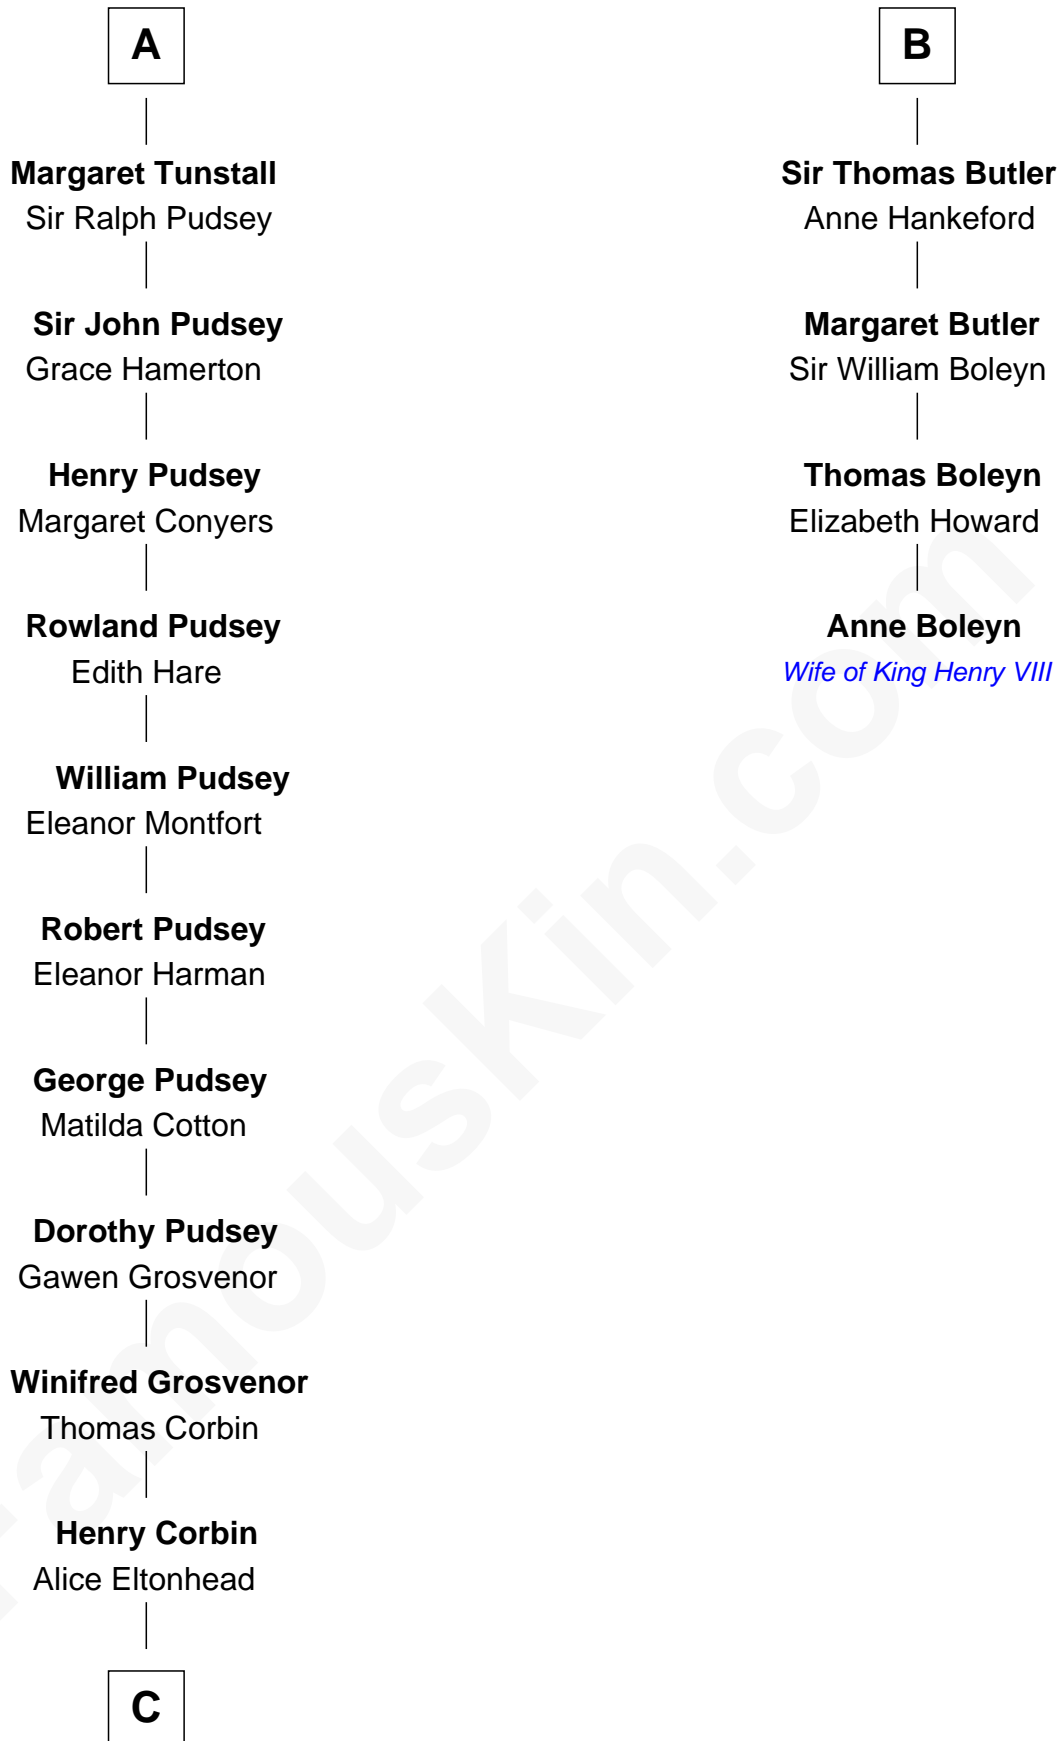

FamousKin.com Relationship Chart of

Edward Lloyd V

13th Governor of Maryland

10th cousin 11 times removed of

Anne Boleyn

2nd Wife of King Henry VIII

Robert de Ros
Isabel of Scotland

C

—
Ann Corbin
Col. William Tayloe

—
John Tayloe
Elizabeth Gwynn

—
John Tayloe
Rebecca Plater

—
Elizabeth Tayloe
Col. Edward Lloyd

—
Edward Lloyd V
13th Governor of Maryland

FamousKin.com