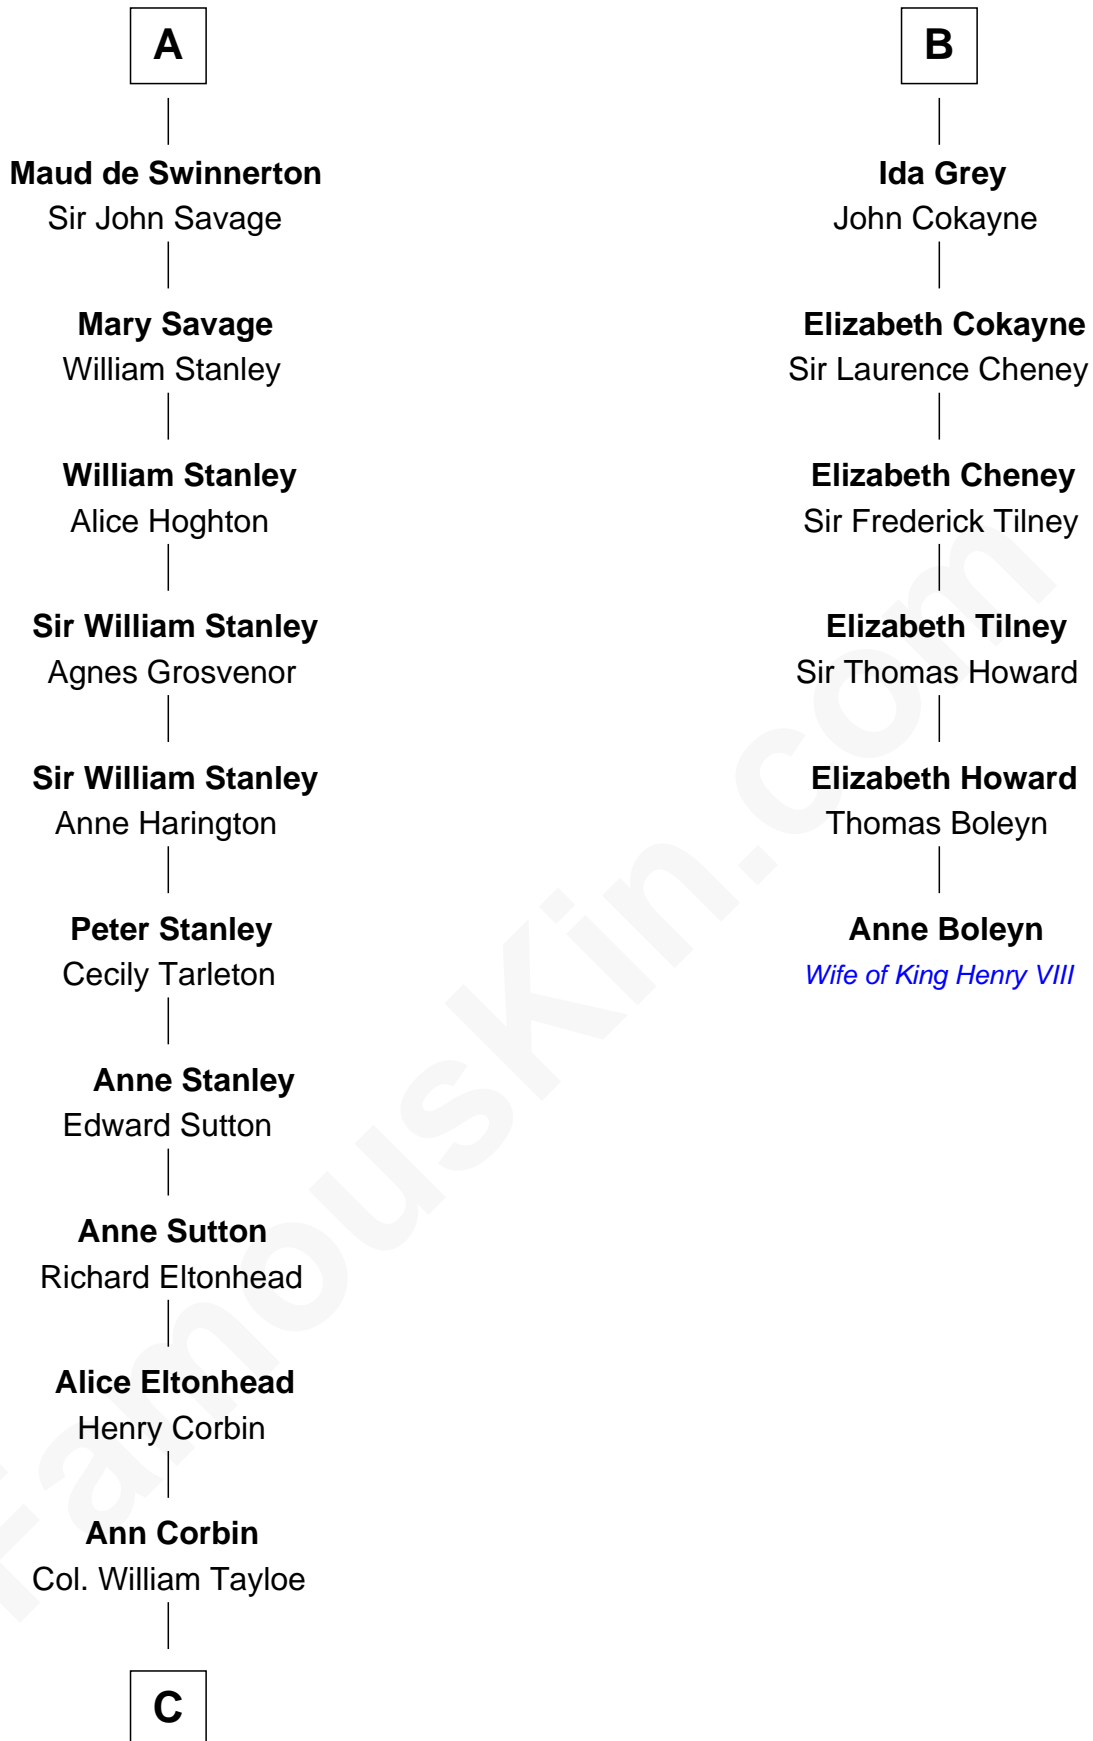

FamousKin.com Relationship Chart of

Edward Lloyd V

13th Governor of Maryland

12th cousin 8 times removed of

Anne Boleyn

2nd Wife of King Henry VIII

William FitzPatrick

Eleonore de Vitre

C

—
John Tayloe
Elizabeth Gwynn

—
John Tayloe
Rebecca Plater

—
Elizabeth Tayloe
Col. Edward Lloyd

—
Edward Lloyd V
13th Governor of Maryland

FamousKin.com