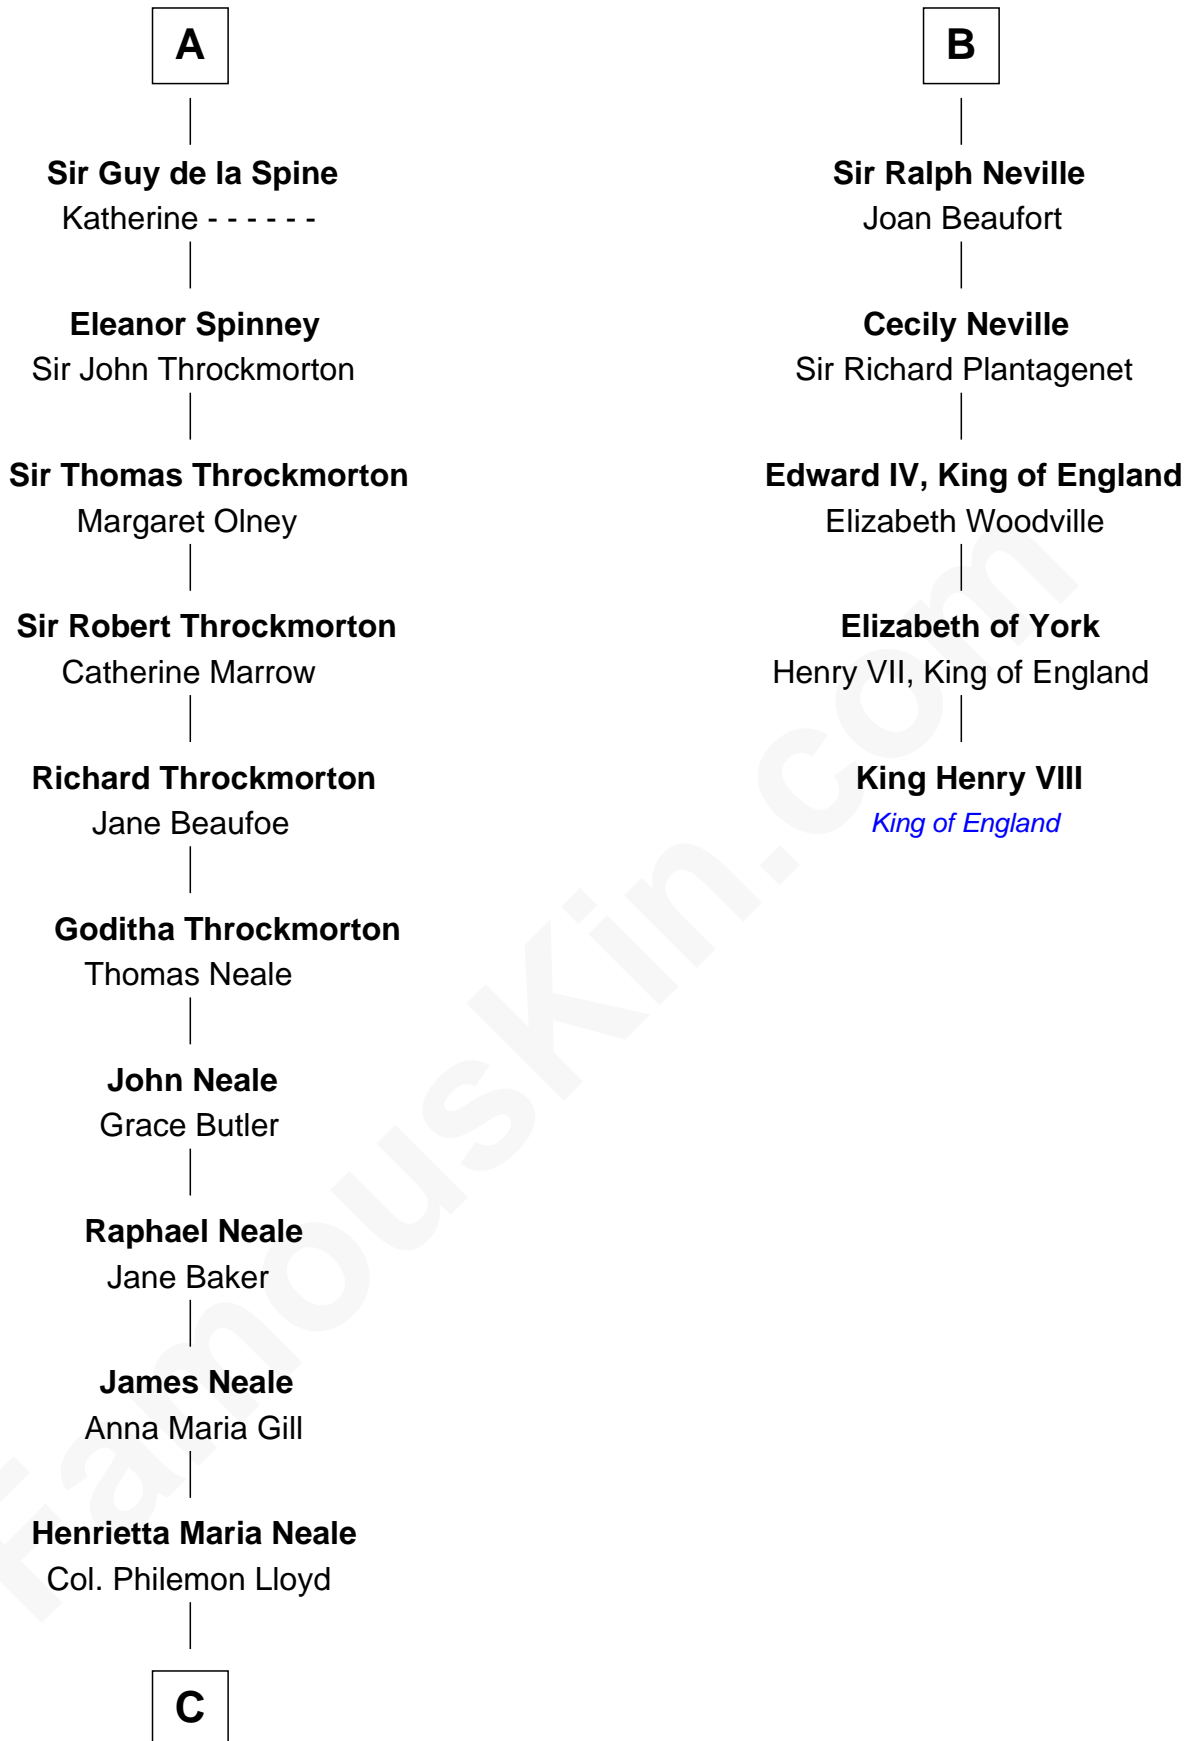

FamousKin.com Relationship Chart of

Edward Lloyd V

13th Governor of Maryland

11th cousin 9 times removed of

King Henry VIII

King of England

C

—
Edward Lloyd
Sarah Covington

—
Col. Edward Lloyd
Anne Rousby

—
Col. Edward Lloyd
Elizabeth Tayloe

—
Edward Lloyd V
13th Governor of Maryland

FamousKin.com