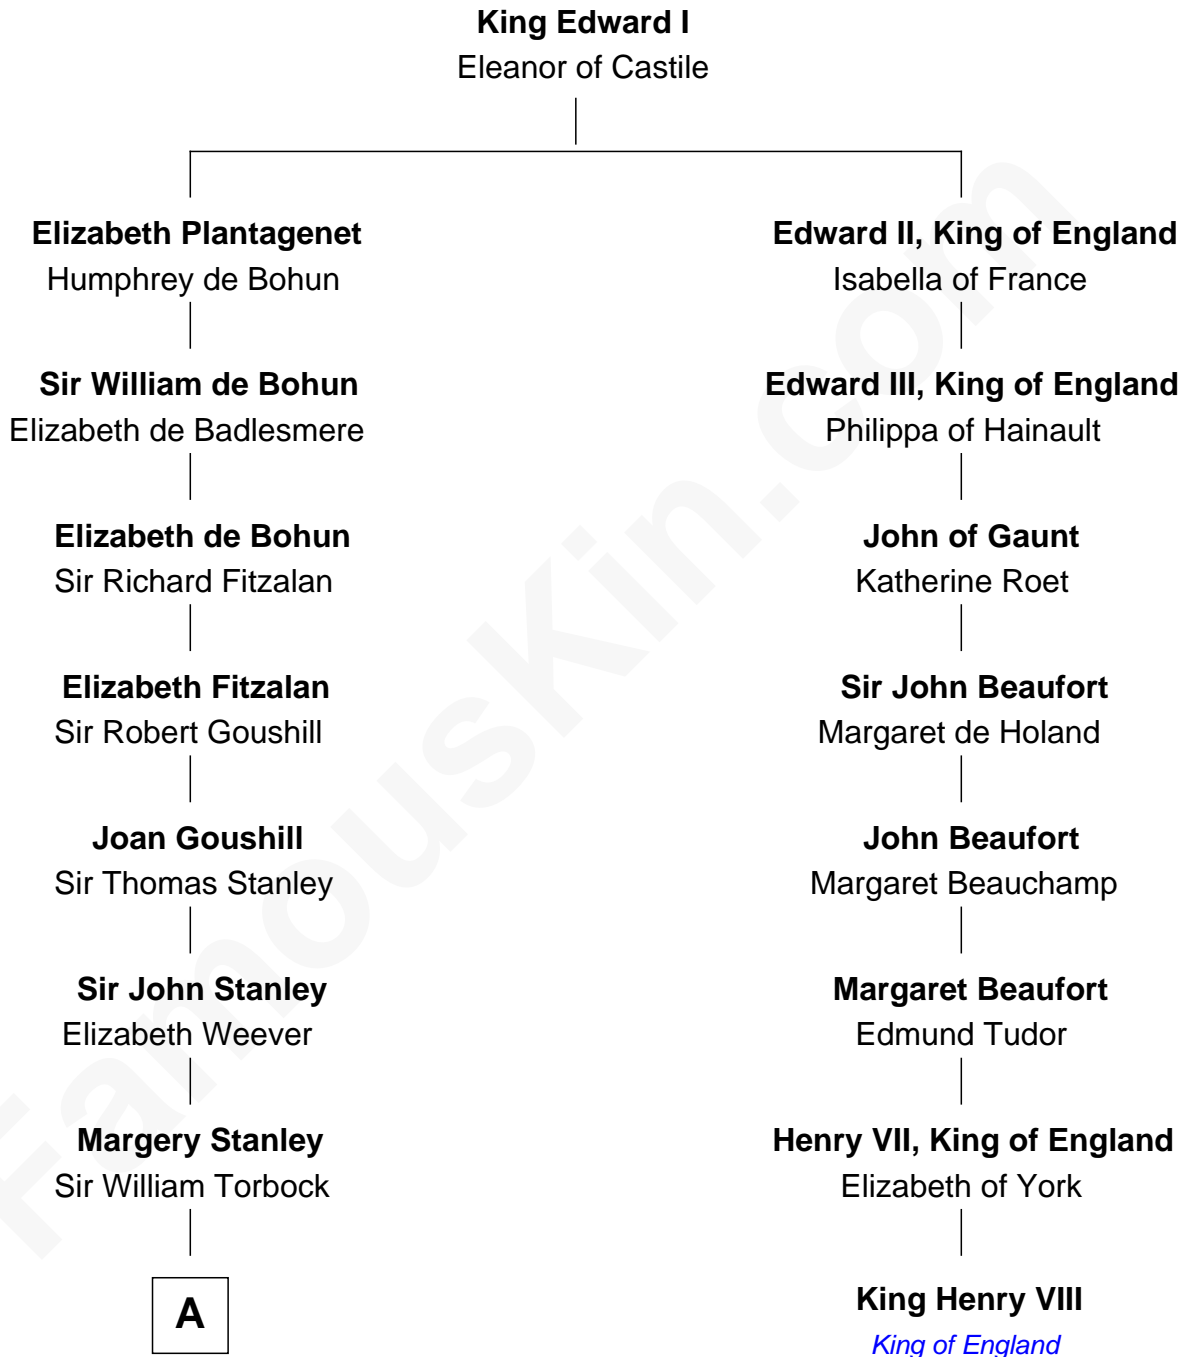

# FamousKin.com Relationship Chart of

**Edward Lloyd V**

*13th Governor of Maryland*

7th cousin 9 times removed of

**King Henry VIII**

*King of England*

**A**

—  
**Thomas Torbock**  
Elizabeth Moore

—  
**William Torbock**  
Catherine Gerard

—  
**Margaret Torbock**  
Oliver Mainwaring

—  
**Mary Mainwaring**  
Benjamin Gill

—  
**Anna Maria Gill**  
James Neale

—  
**Henrietta Maria Neale**  
Col. Philemon Lloyd