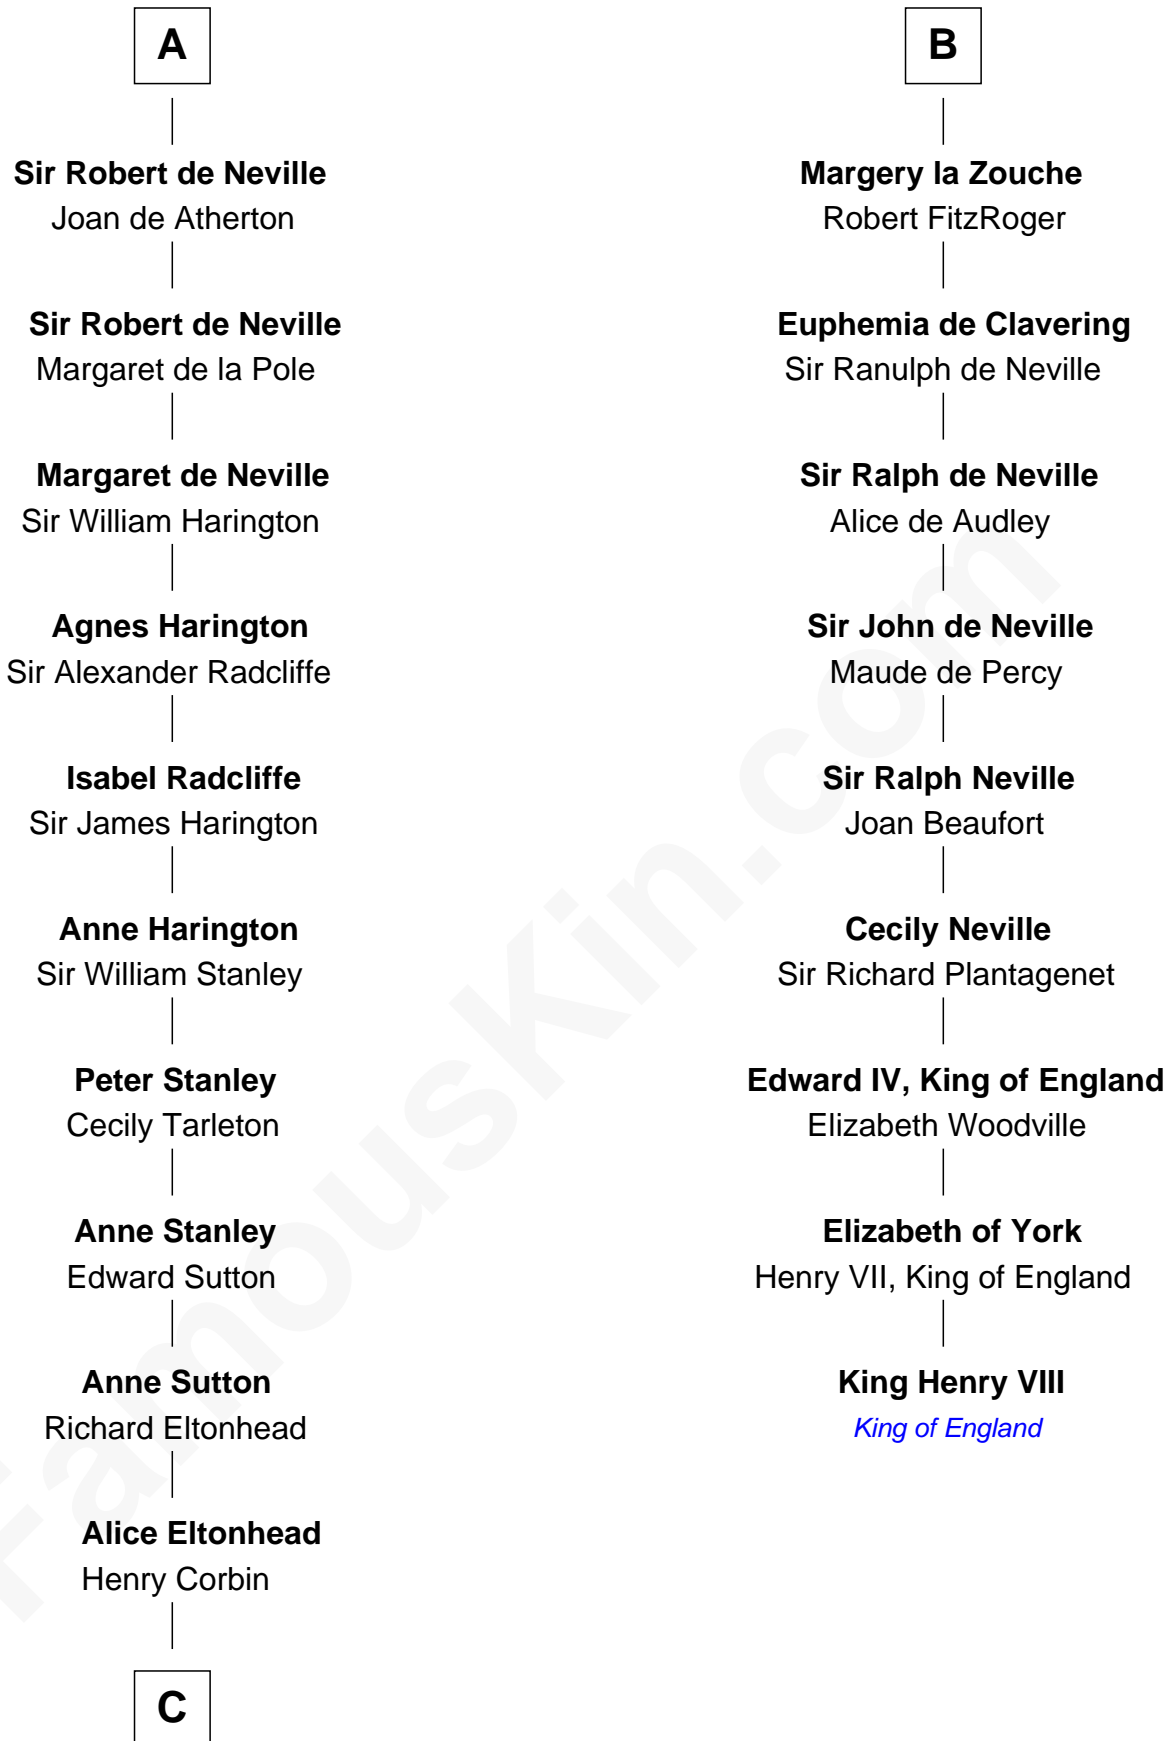

FamousKin.com Relationship Chart of

Edward Lloyd V

13th Governor of Maryland

15th cousin 6 times removed of

King Henry VIII

King of England

Maldred of Carlisle and Allendale

Edith of Northumbria

C

—
Ann Corbin
Col. William Tayloe

—
John Tayloe
Elizabeth Gwynn

—
John Tayloe
Rebecca Plater

—
Elizabeth Tayloe
Col. Edward Lloyd

—
Edward Lloyd V
13th Governor of Maryland

FamousKin.com