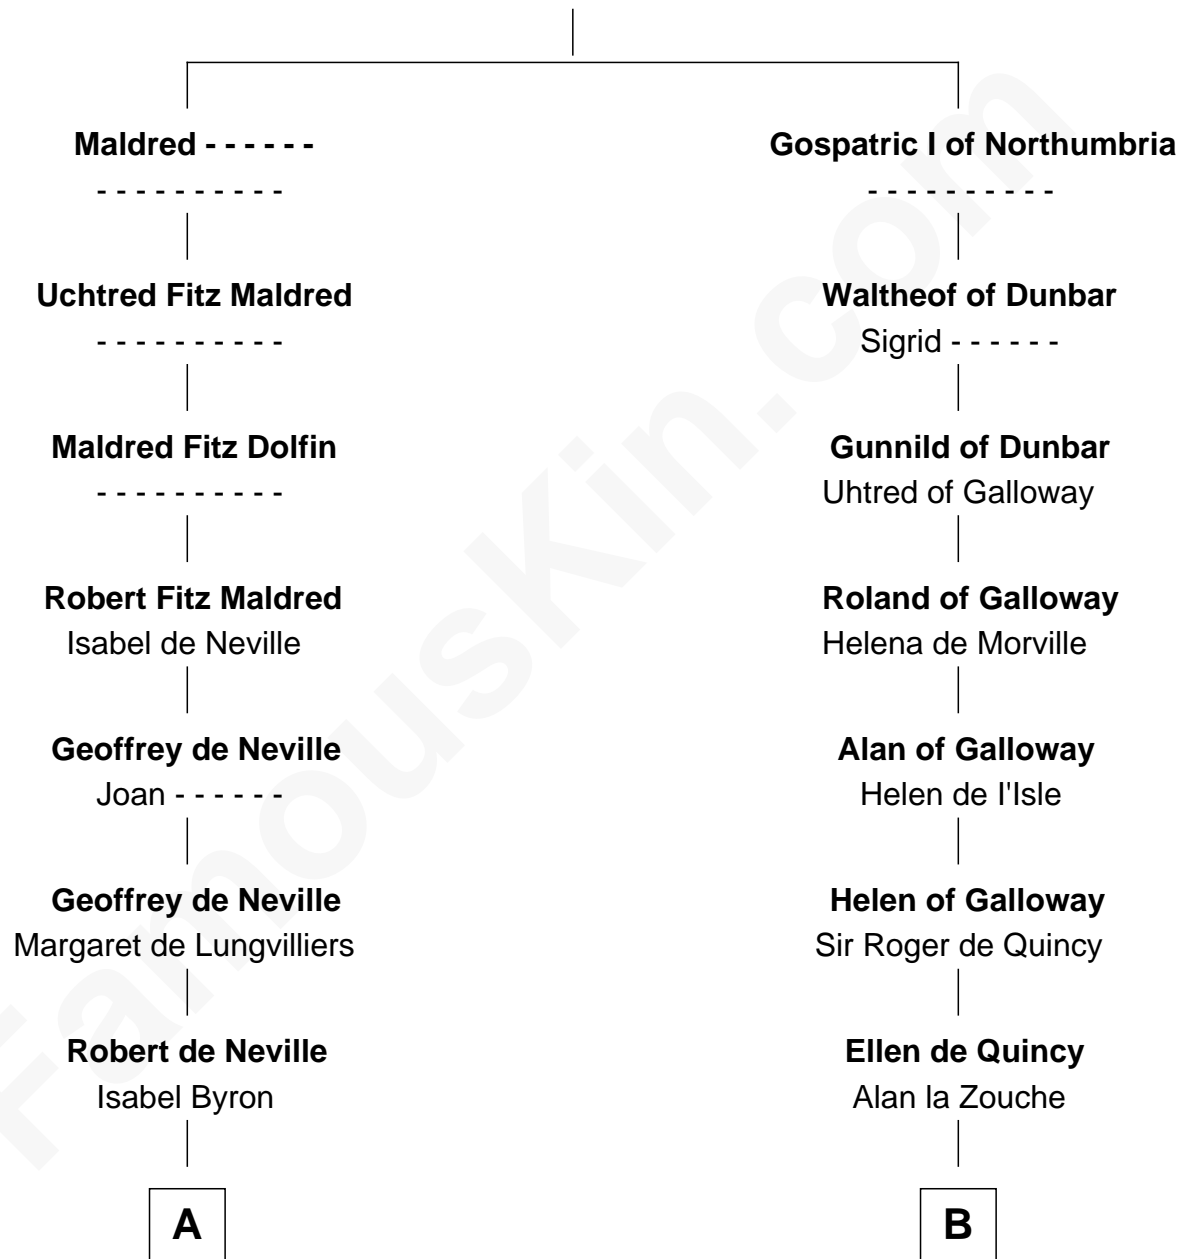

FamousKin.com Relationship Chart of

Edward Lloyd V

13th Governor of Maryland

15th cousin 6 times removed of

King Henry VIII

King of England

Maldred of Carlisle and Allendale

Edith of Northumbria

C

—
Ann Corbin
Col. William Tayloe

—
John Tayloe
Elizabeth Gwynn

—
John Tayloe
Rebecca Plater

—
Elizabeth Tayloe
Col. Edward Lloyd

—
Edward Lloyd V
13th Governor of Maryland

FamousKin.com