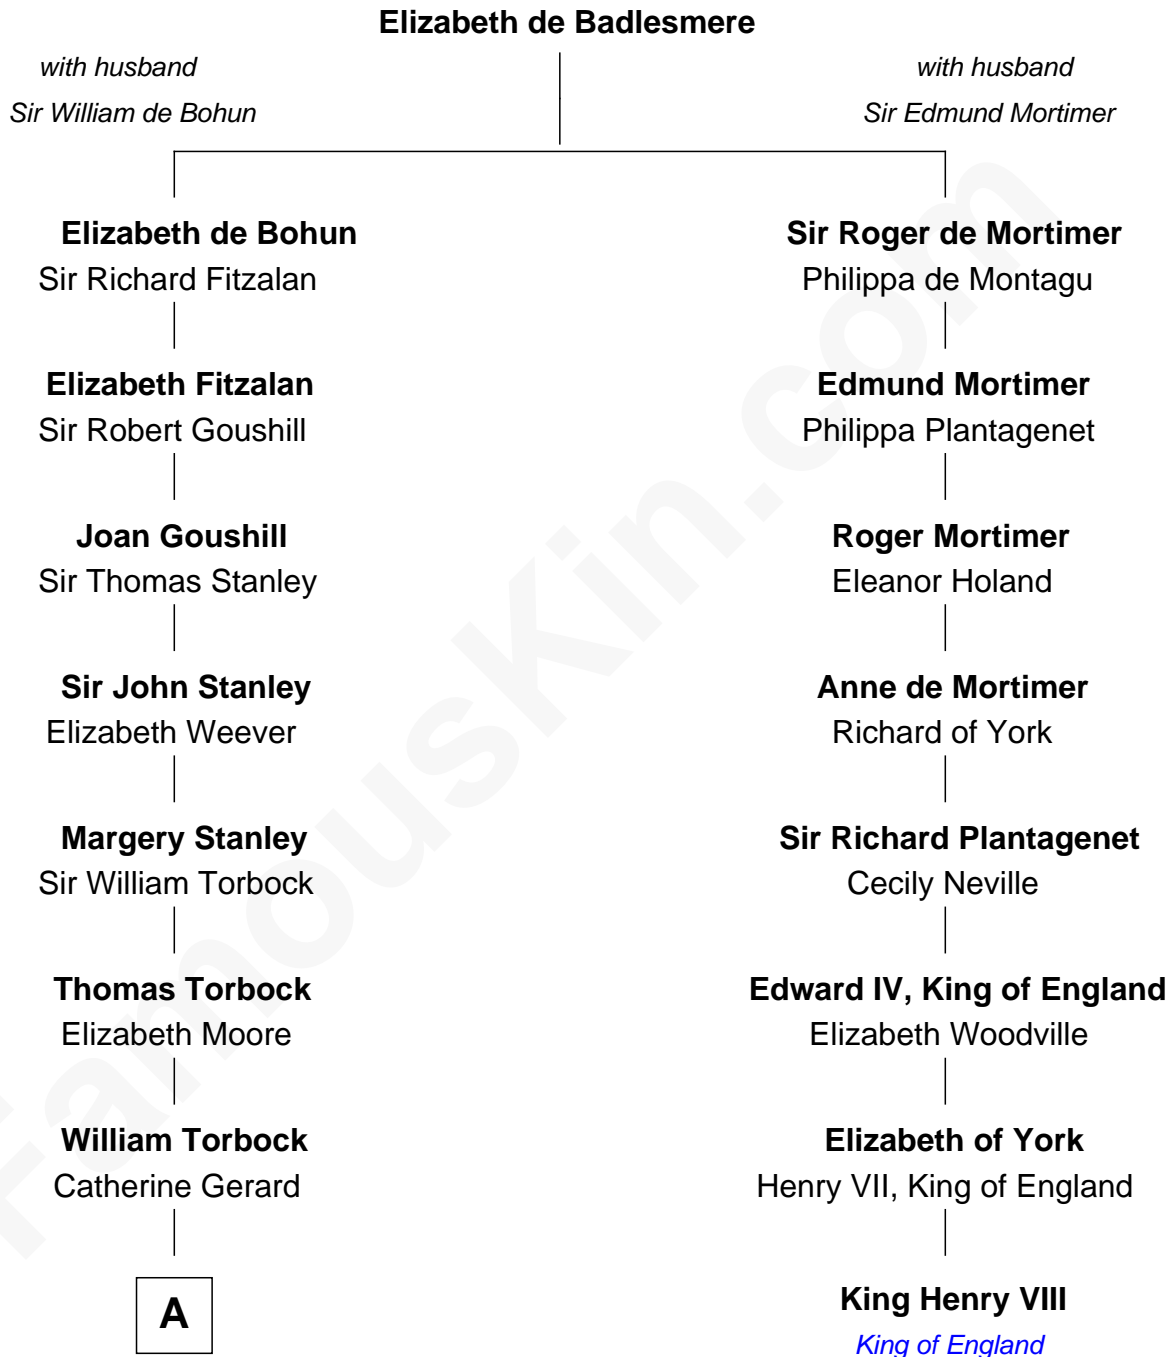

# FamousKin.com Relationship Chart of

**Edward Lloyd V**

*13th Governor of Maryland*

7th cousin 7 times removed of

**King Henry VIII**

*King of England*

**A**

—  
**Margaret Torbock**

Oliver Mainwaring

—  
**Mary Mainwaring**

Benjamin Gill

—  
**Anna Maria Gill**

James Neale

—  
**Henrietta Maria Neale**

Col. Philemon Lloyd

—  
**Edward Lloyd**