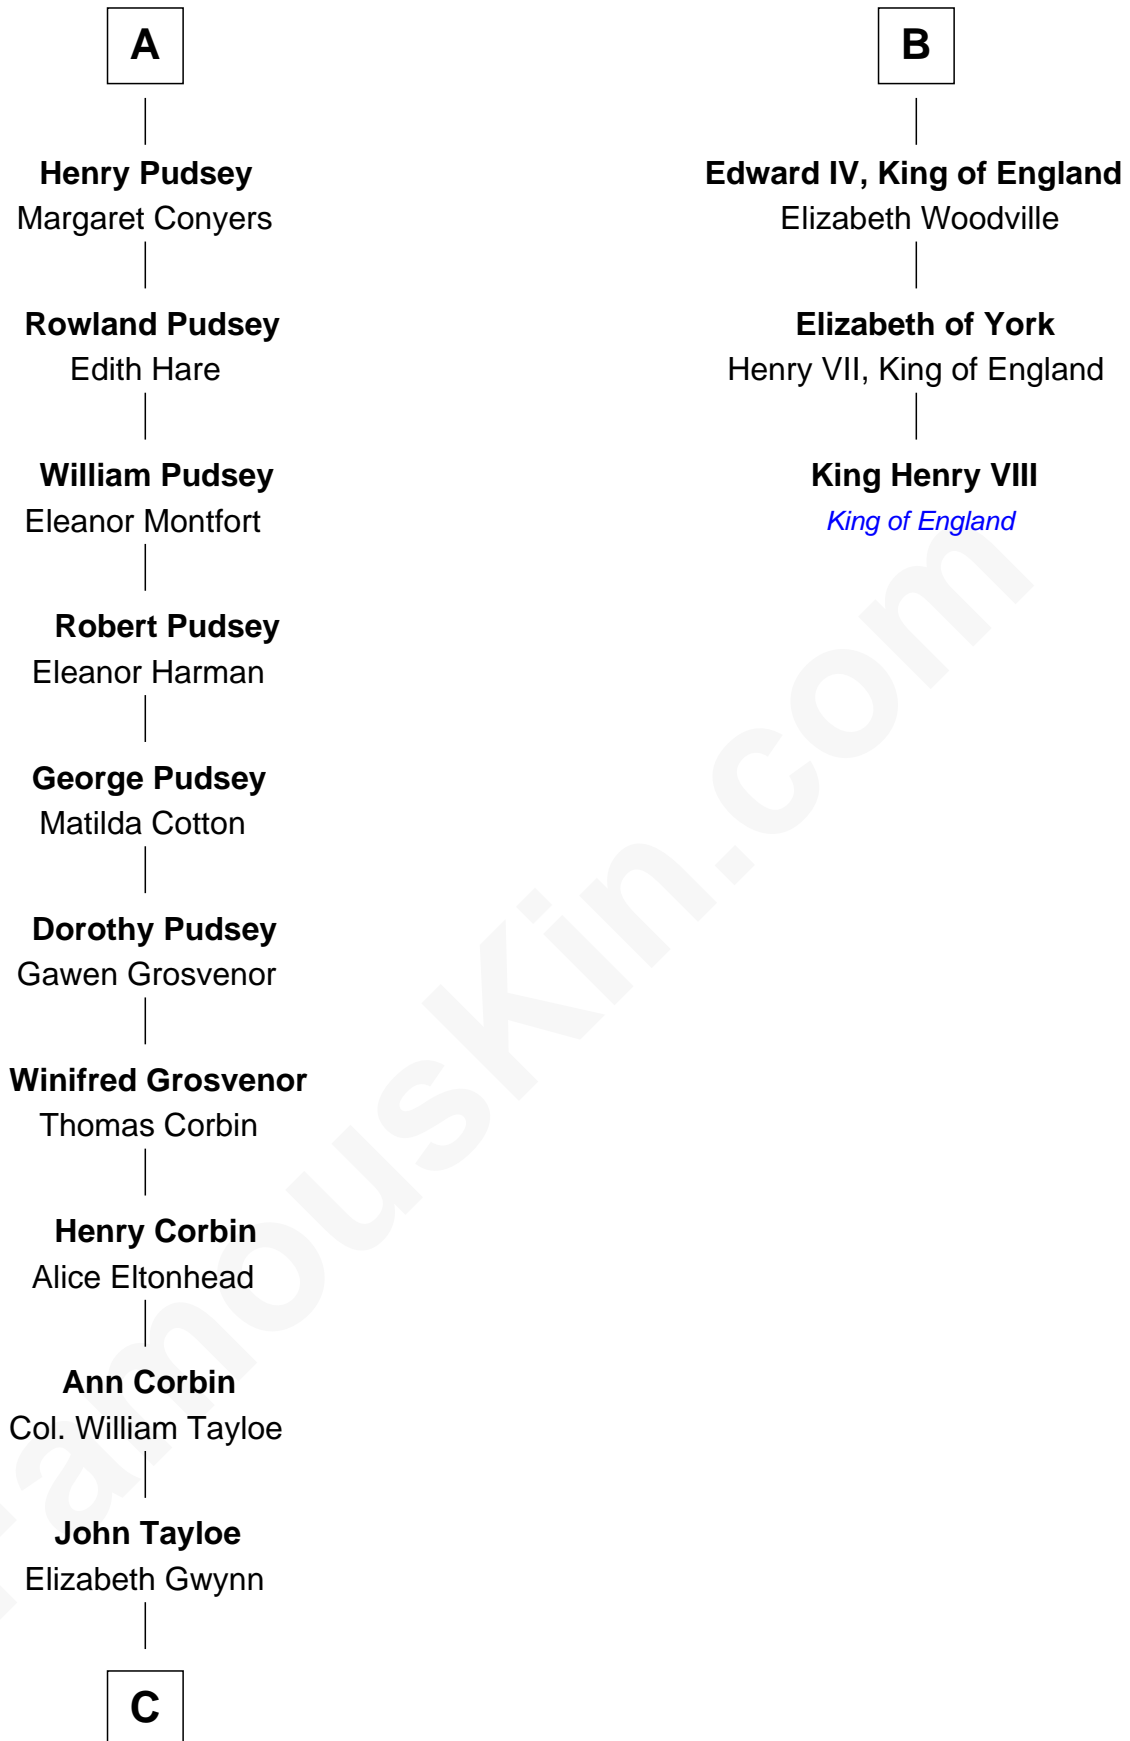

# FamousKin.com Relationship Chart of

**Edward Lloyd V**

*13th Governor of Maryland*

9th cousin 10 times removed of

**King Henry VIII**

*King of England*

**John Fitz Robert**

Ada de Baliol

**C**

—  
**John Tayloe**  
Rebecca Plater

—  
**Elizabeth Tayloe**  
Col. Edward Lloyd

—  
**Edward Lloyd V**  
*13th Governor of Maryland*

FamousKin.com