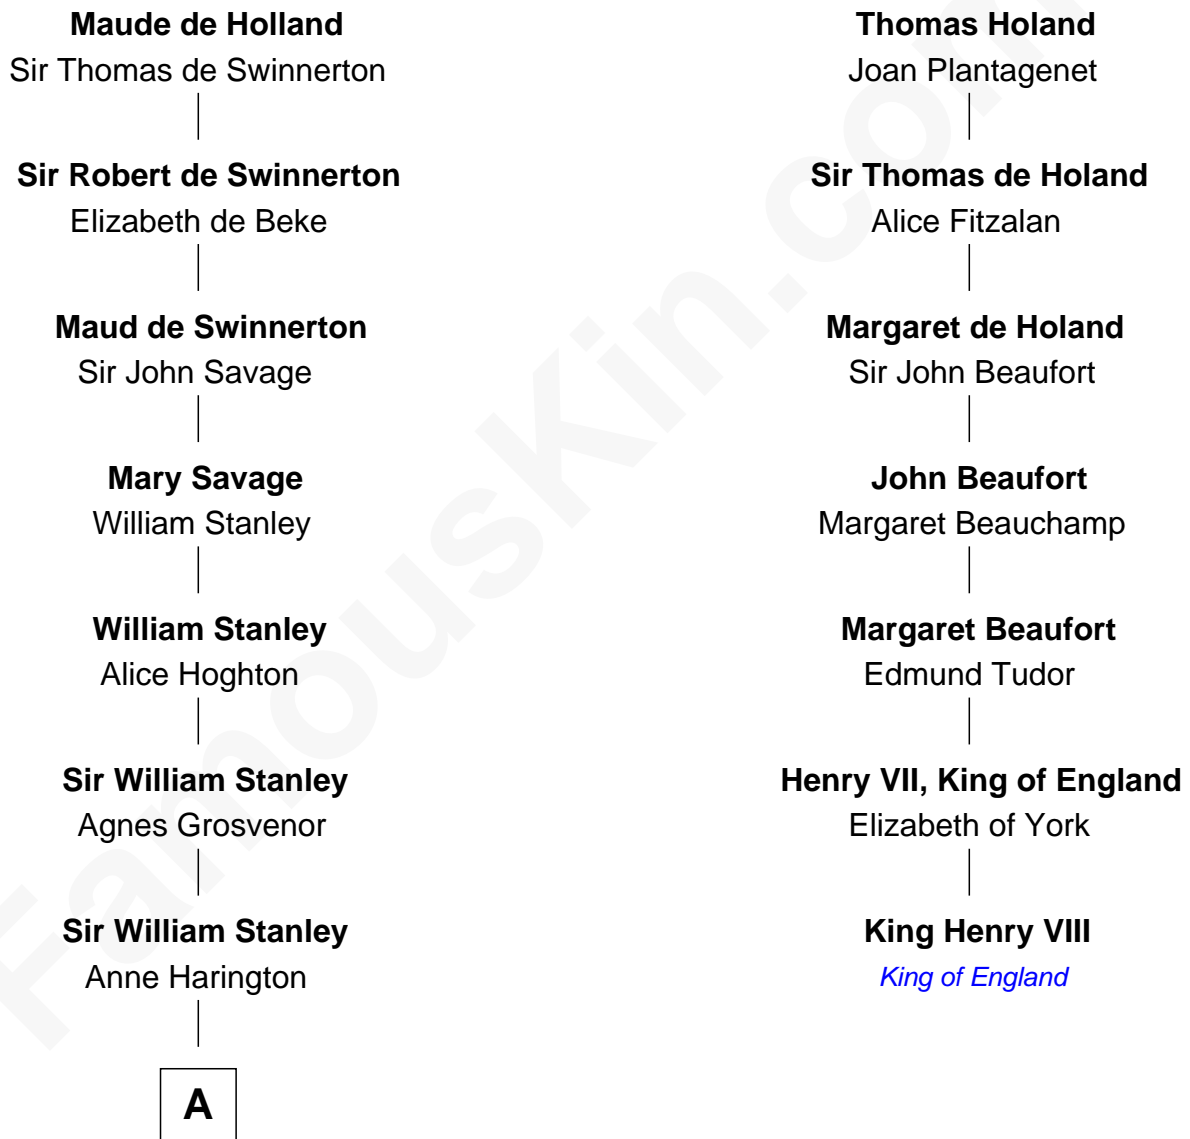

FamousKin.com Relationship Chart of

Edward Lloyd V

13th Governor of Maryland

6th cousin 9 times removed of

King Henry VIII

King of England

Sir Robert de Holland

Maude la Zouche

A

Peter Stanley
Cecily Tarleton

Anne Stanley
Edward Sutton

Anne Sutton
Richard Eltonhead

Alice Eltonhead
Henry Corbin

Ann Corbin
Col. William Tayloe

John Tayloe
Elizabeth Gwynn

John Tayloe
Rebecca Plater

Elizabeth Tayloe
Col. Edward Lloyd

Edward Lloyd V
13th Governor of Maryland