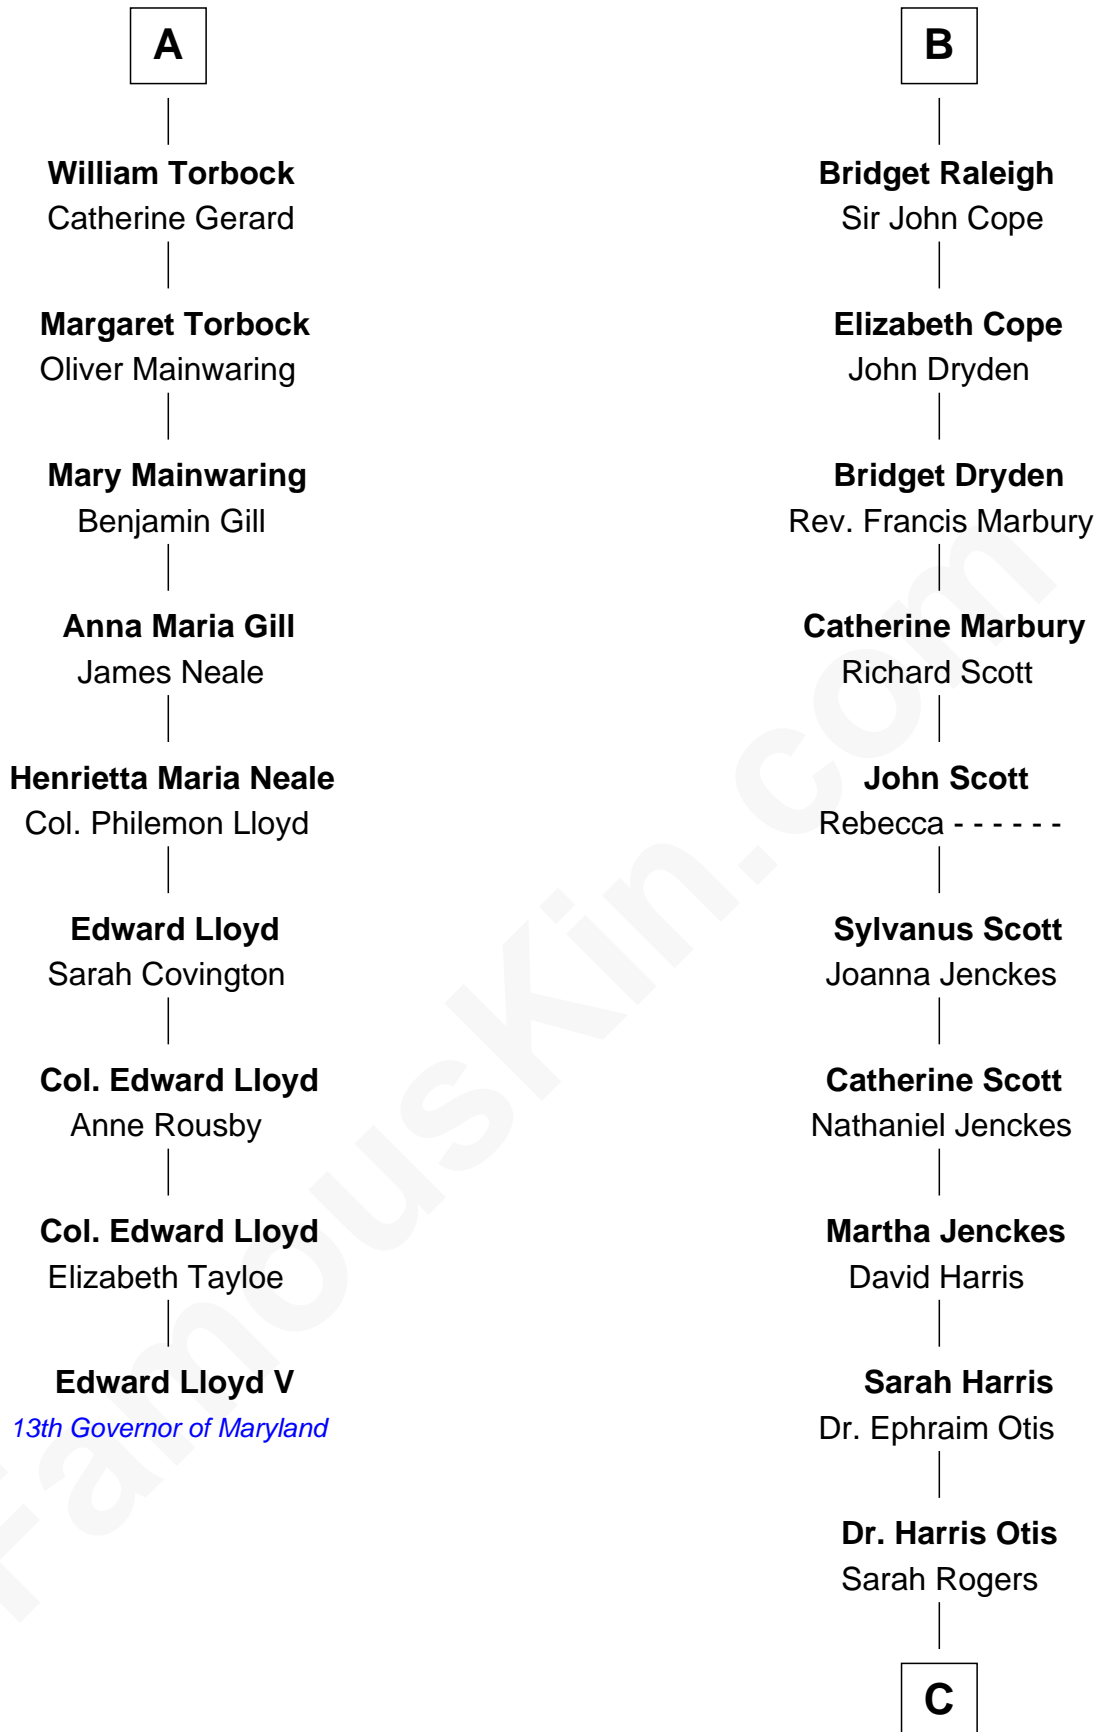

# FamousKin.com Relationship Chart of

**Edward Lloyd V**

*13th Governor of Maryland*

15th cousin 5 times removed of

**Willis Carrier**

*Inventor of Air Conditioning*

**Edmund Fitzalan**

Alice de Warenne

**Richard Fitzalan**  
Eleanor Plantagenet

**Sir Richard Fitzalan**  
Elizabeth de Bohun

**Elizabeth Fitzalan**  
Sir Robert Goushill

**Joan Goushill**  
Sir Thomas Stanley

**Sir John Stanley**  
Elizabeth Weever

**Margery Stanley**  
Sir William Torbock

**Thomas Torbock**  
Elizabeth Moore

**A**

**Mary Fitzalan**  
John le Strange

**Ankaret le Strange**  
Sir Richard Talbot

**Mary Talbot**  
Sir Thomas Greene

**Sir Thomas Greene**  
Phillippa Ferrers

**Elizabeth Greene**  
William Raleigh

**Sir Edward Raleigh**  
Margaret Verney

**Sir Edward Raleigh**  
Anne Chamberlayne

**B**

**C**

—  
**Lydia Otis**

Thomas Button

—  
**Ann Elizabeth Button**