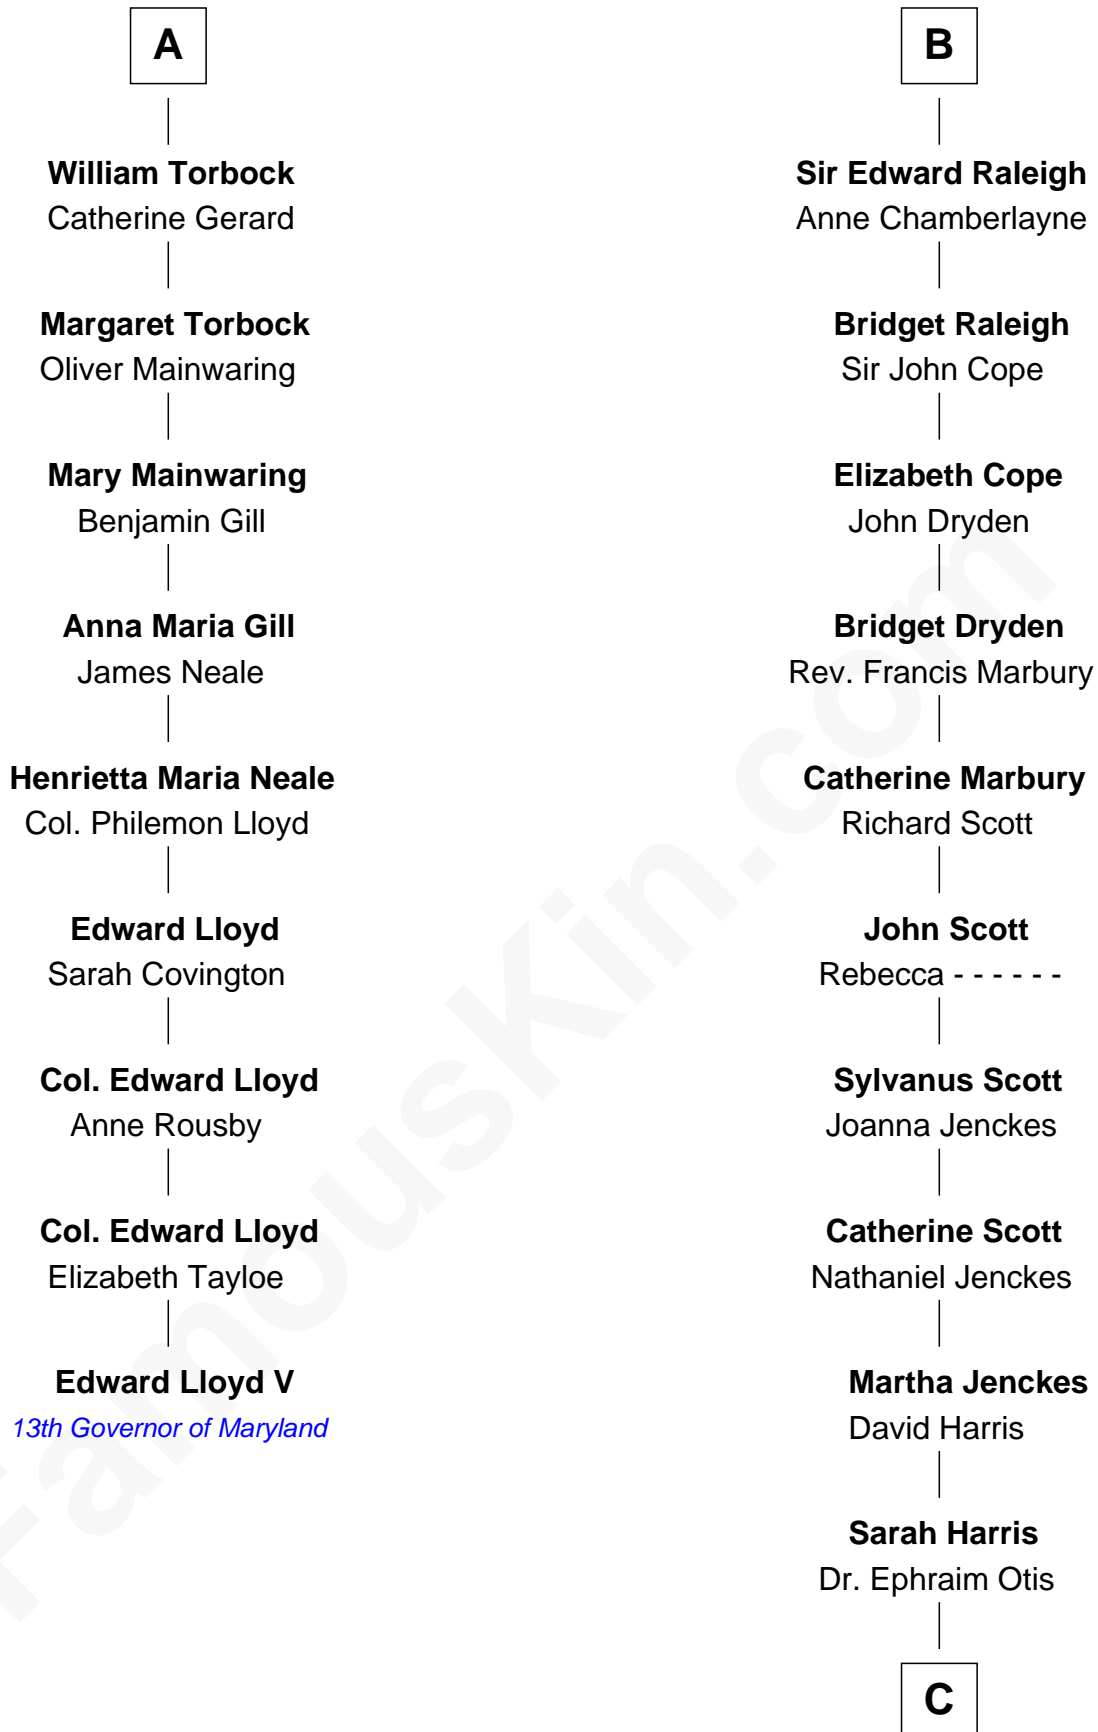

FamousKin.com Relationship Chart of

Edward Lloyd V

13th Governor of Maryland

15th cousin 6 times removed of

Willis Carrier

Inventor of Air Conditioning

Humphrey de Bohun

Elizabeth Plantagenet

Sir William de Bohun
Elizabeth de Badlesmere

Elizabeth de Bohun
Sir Richard Fitzalan

Elizabeth Fitzalan
Sir Robert Goushill

Joan Goushill
Sir Thomas Stanley

Sir John Stanley
Elizabeth Weever

Margery Stanley
Sir William Torbock

Thomas Torbock
Elizabeth Moore

A

Eleanor de Bohun
Sir James le Boteler

Pernel le Boteler
Sir Gilbert Talbot

Sir Richard Talbot
Ankaret le Strange

Mary Talbot
Sir Thomas Greene

Sir Thomas Greene
Phillippa Ferrers

Elizabeth Greene
William Raleigh

Sir Edward Raleigh
Margaret Verney

B

C

Dr. Harris Otis

Sarah Rogers

Lydia Otis

Thomas Button