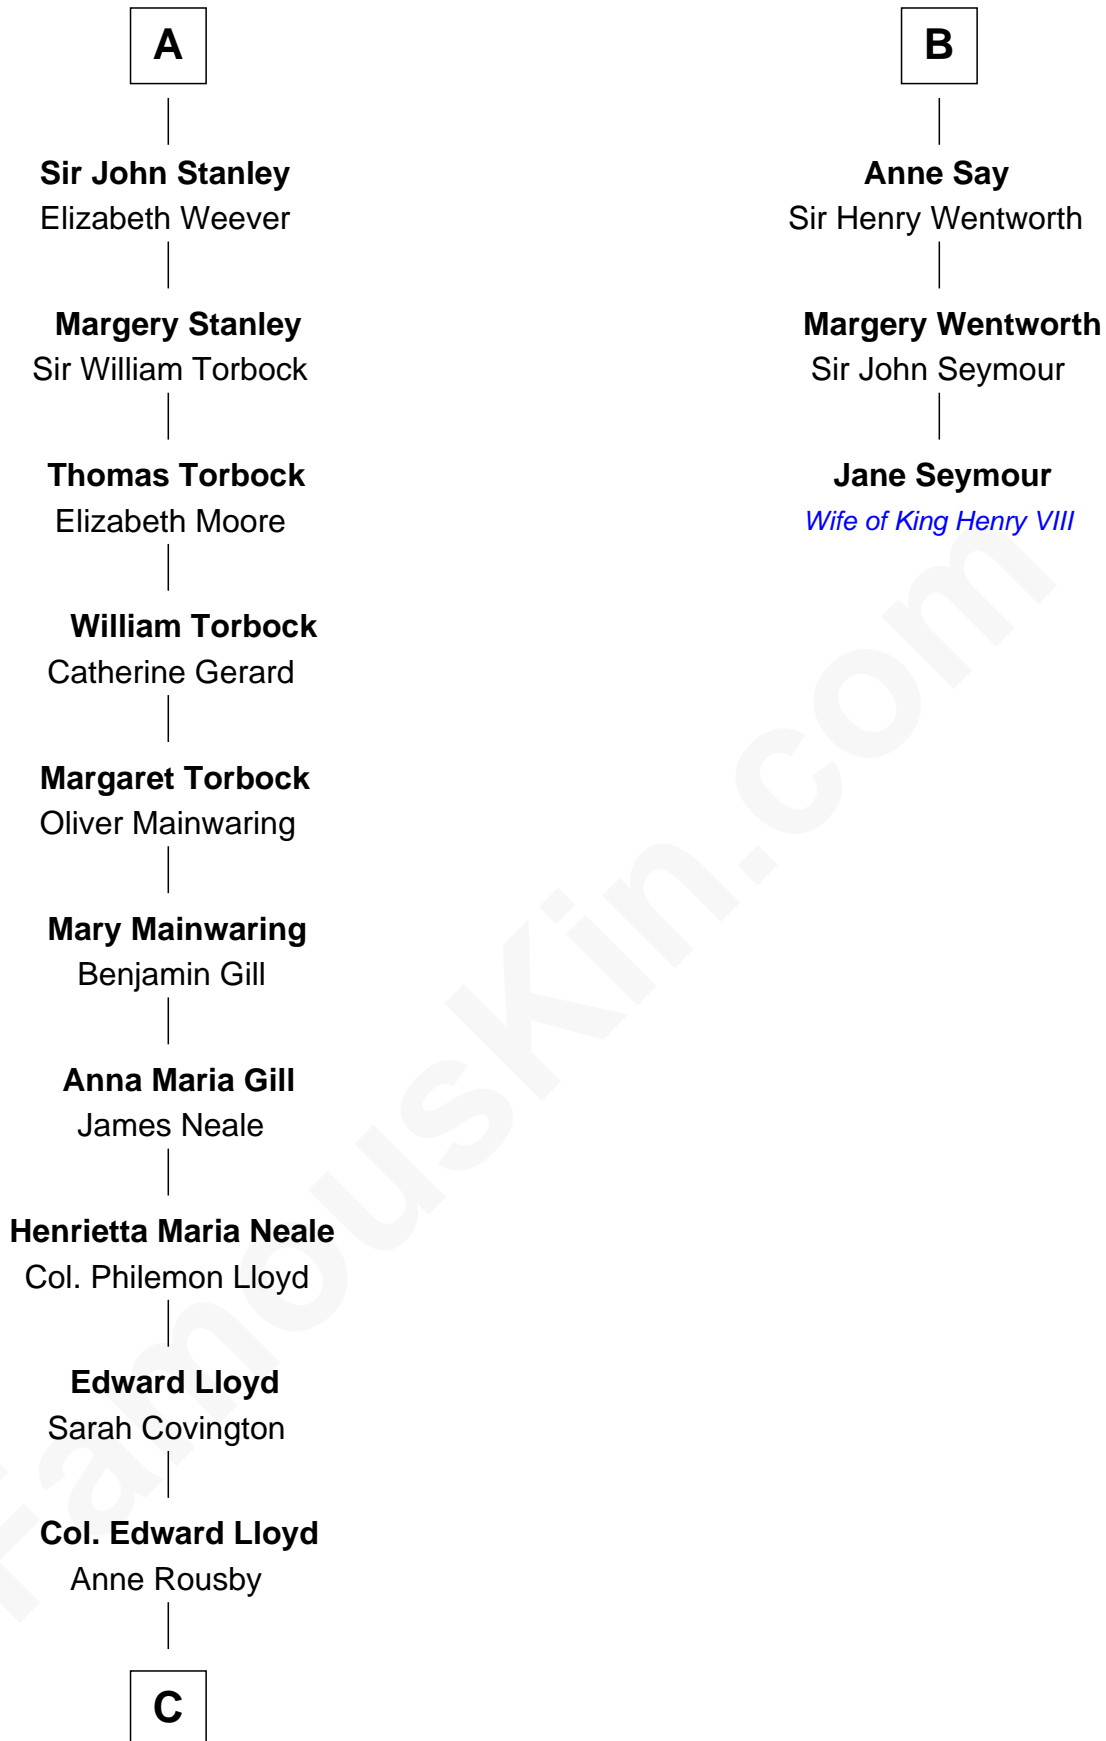

FamousKin.com

Relationship Chart of

Edward Lloyd V

13th Governor of Maryland

9th cousin 9 times removed of

Jane Seymour

3rd Wife of King Henry VIII

Sir Humphrey de Bohun

Eleanor de Bohun

Sir John de Verdun

Maud de Verdun

Sir John de Grey

Sir Roger de Grey

Elizabeth de Hastings

Sir Reynold de Grey

Eleanor le Strange

Ida Grey

John Cokayne

Elizabeth Cokayne

Sir Laurence Cheney

Elizabeth Cheney

Sir John Say

B

C