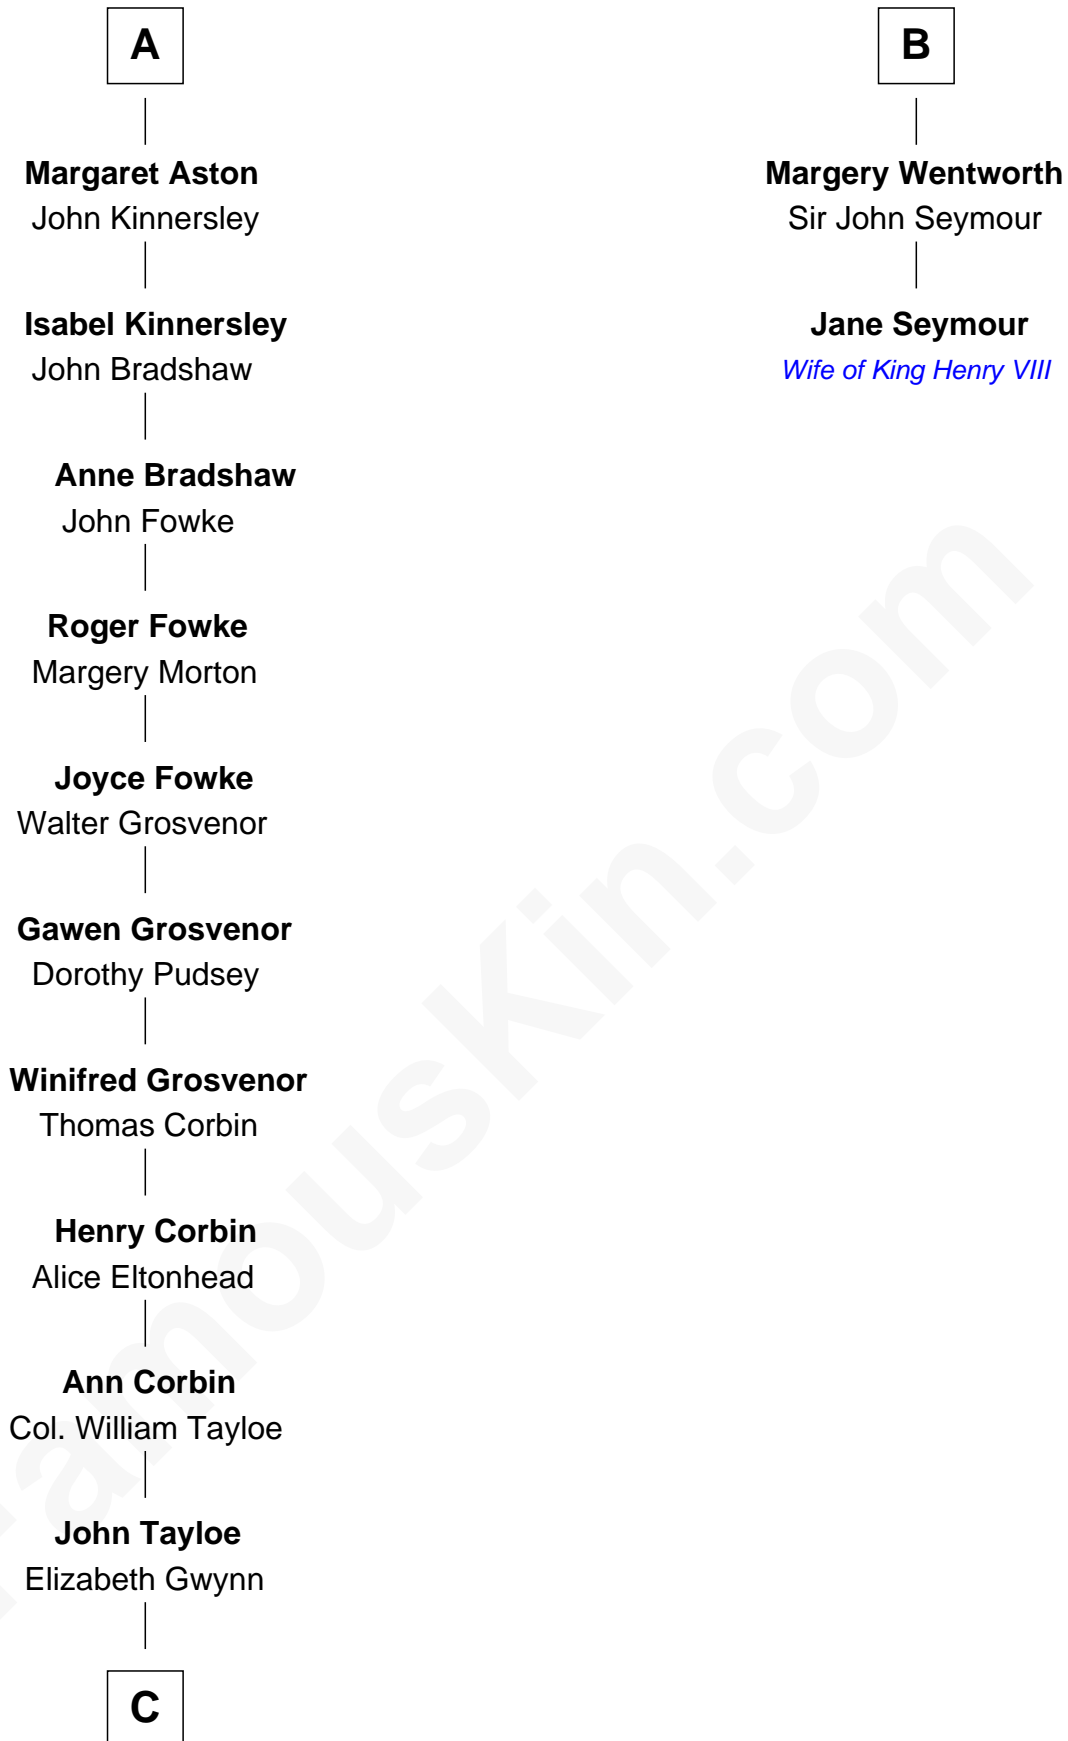

FamousKin.com Relationship Chart of

Edward Lloyd V

13th Governor of Maryland

8th cousin 11 times removed of

Jane Seymour

3rd Wife of King Henry VIII

William de Ros
Maude de Vaux

Sir William de Ros
Margery de Badlesmere

Maud de Roos
John de Welles

Margery de Welles
Stephen le Scrope

Maude le Scrope
Sir Baldwin Freville

Joyce Freville
Sir Roger Aston

Sir Robert Aston
Isabel Brereton

John Aston
Elizabeth Delves

A

Agnes de Ros
Pain de Tibetot

Sir John de Tibetot
Margaret de Badlesmere

Sir Robert de Tibetot
Margaret Deincourt

Elizabeth de Tibetot
Sir Philip le Despencer

Margery Despencer
Sir Roger Wentworth

Sir Philip Wentworth
Mary Clifford

Sir Henry Wentworth
Anne Say

B

C

—
John Tayloe
Rebecca Plater

—
Elizabeth Tayloe
Col. Edward Lloyd

—
Edward Lloyd V
13th Governor of Maryland

FamousKin.com