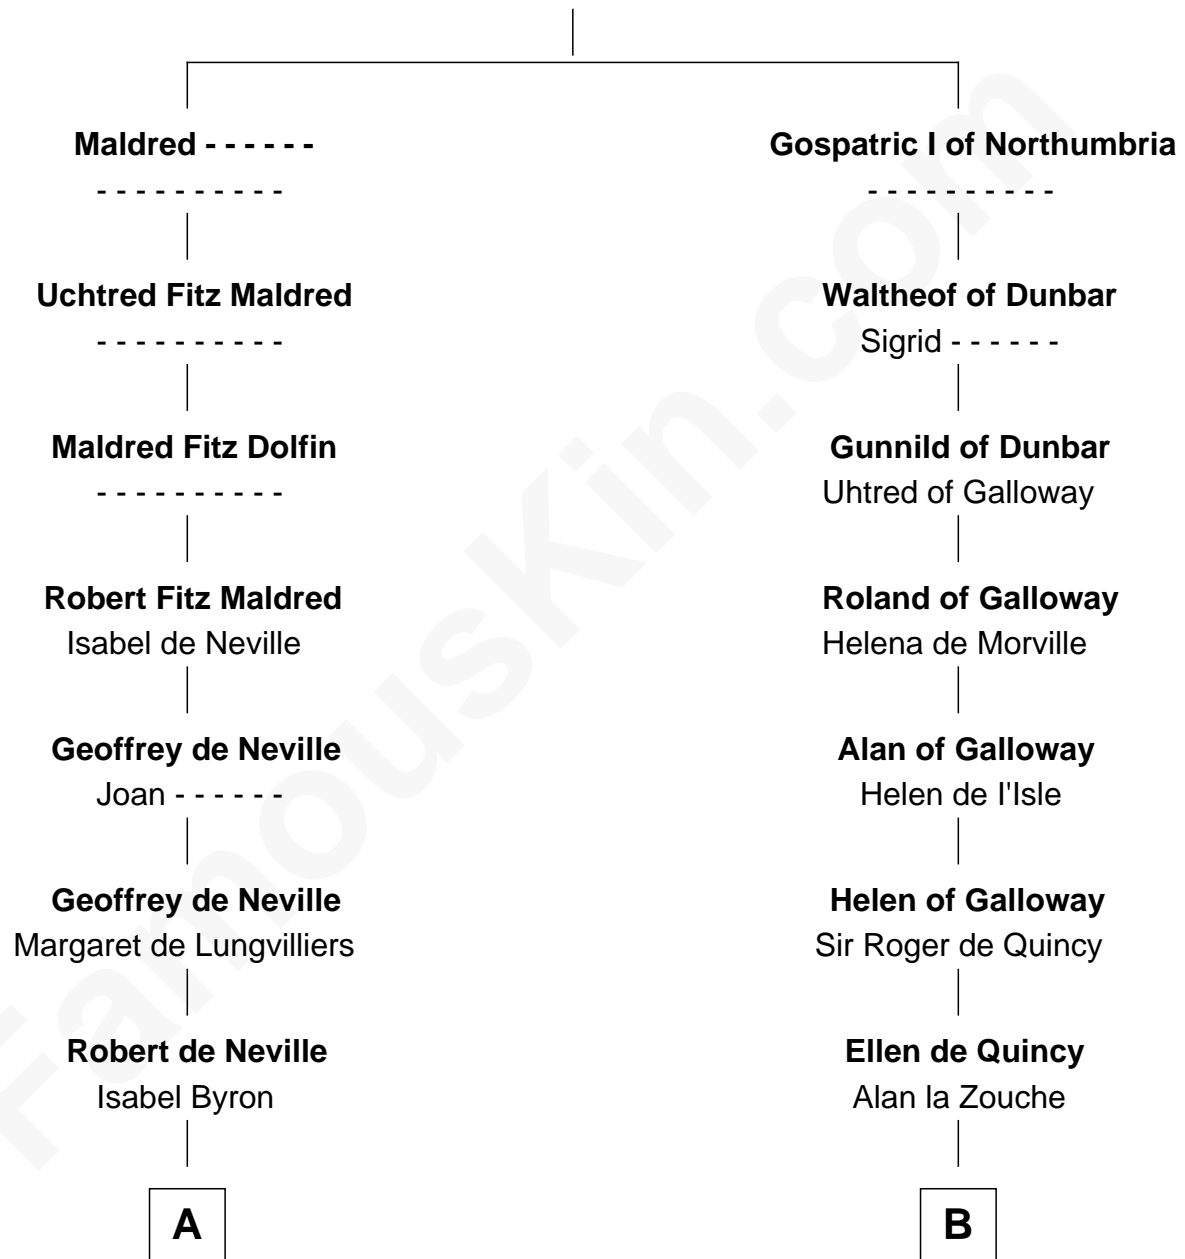

FamousKin.com Relationship Chart of

Edward Lloyd V

13th Governor of Maryland

16th cousin 5 times removed of

Jane Seymour

3rd Wife of King Henry VIII

Maldred of Carlisle and Allendale

Edith of Northumbria

C

—
Ann Corbin
Col. William Tayloe

—
John Tayloe
Elizabeth Gwynn

—
John Tayloe
Rebecca Plater

—
Elizabeth Tayloe
Col. Edward Lloyd

—
Edward Lloyd V
13th Governor of Maryland

FamousKin.com