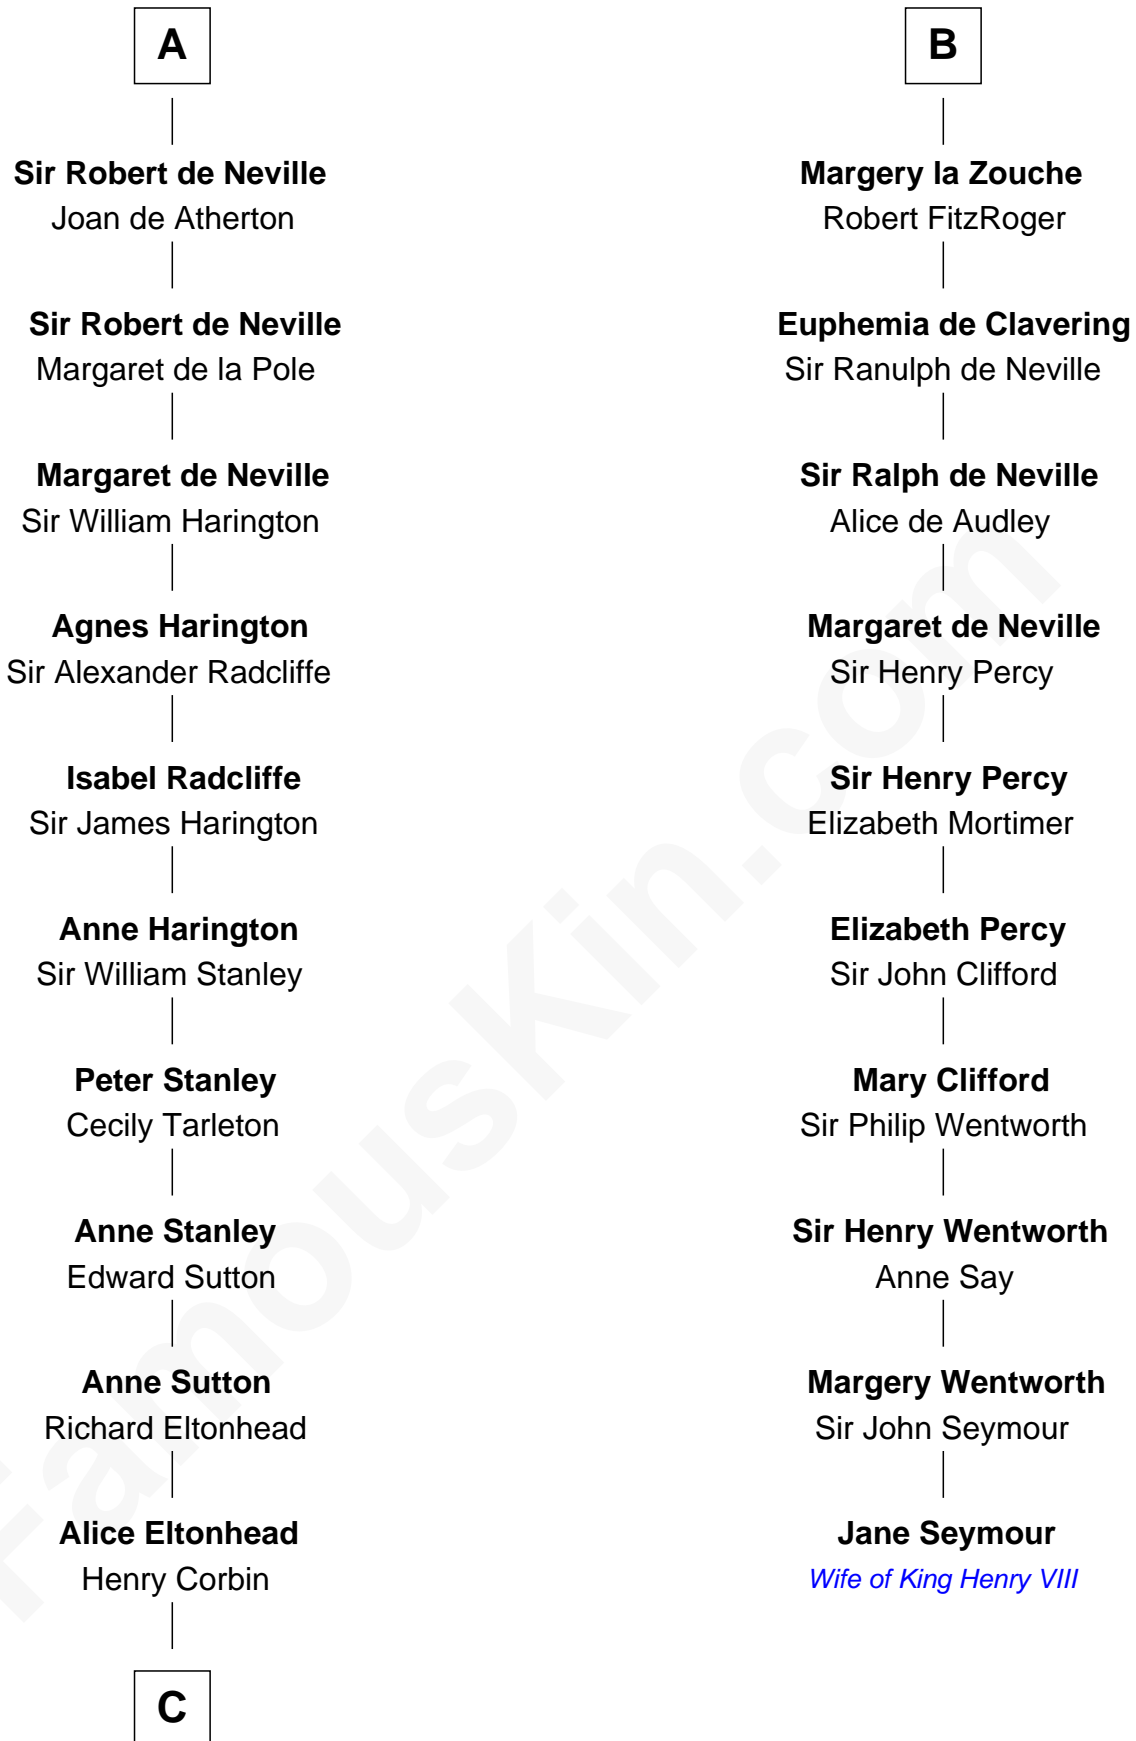

FamousKin.com Relationship Chart of

Edward Lloyd V

13th Governor of Maryland

16th cousin 5 times removed of

Jane Seymour

3rd Wife of King Henry VIII

Maldred of Carlisle and Allendale

Edith of Northumbria

C

—
Ann Corbin
Col. William Tayloe

—
John Tayloe
Elizabeth Gwynn

—
John Tayloe
Rebecca Plater

—
Elizabeth Tayloe
Col. Edward Lloyd

—
Edward Lloyd V
13th Governor of Maryland

FamousKin.com