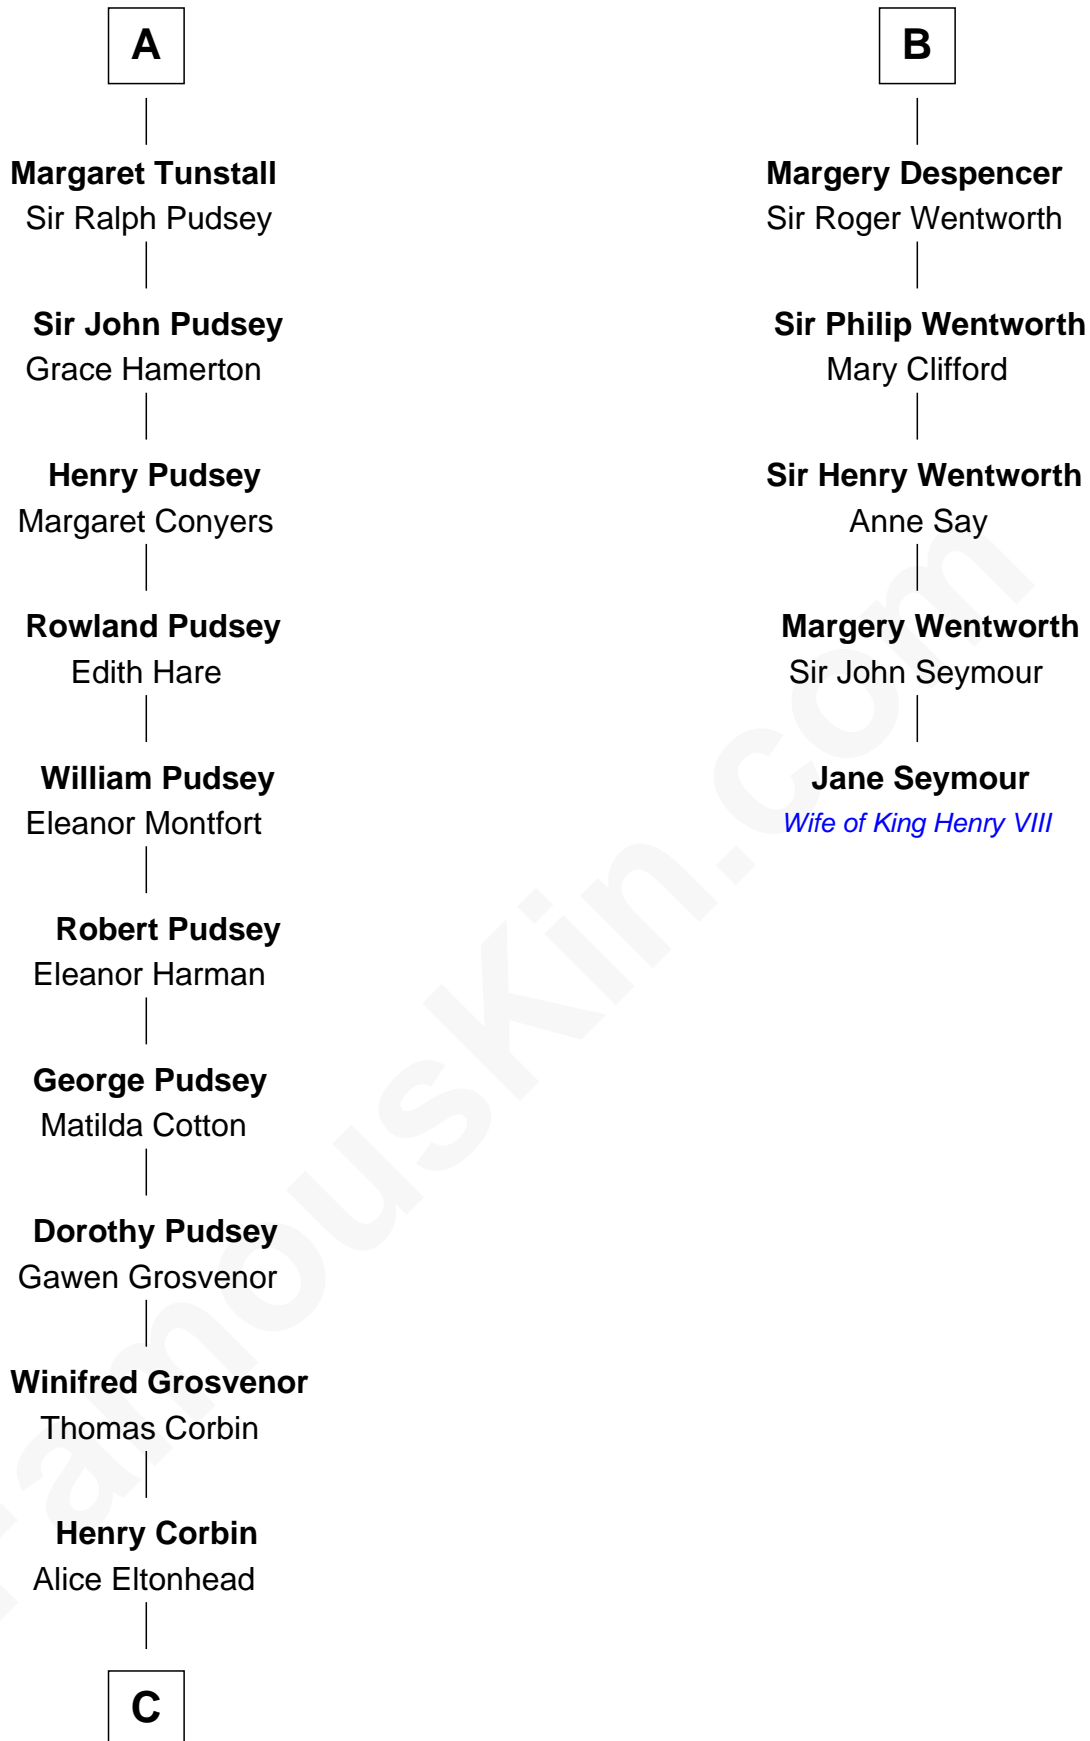

# FamousKin.com Relationship Chart of

**Edward Lloyd V**

*13th Governor of Maryland*

11th cousin 10 times removed of

**Jane Seymour**

*3rd Wife of King Henry VIII*

## Reginald FitzPiers

-----

**C**

—  
**Ann Corbin**  
Col. William Tayloe

—  
**John Tayloe**  
Elizabeth Gwynn

—  
**John Tayloe**  
Rebecca Plater

—  
**Elizabeth Tayloe**  
Col. Edward Lloyd

—  
**Edward Lloyd V**  
*13th Governor of Maryland*