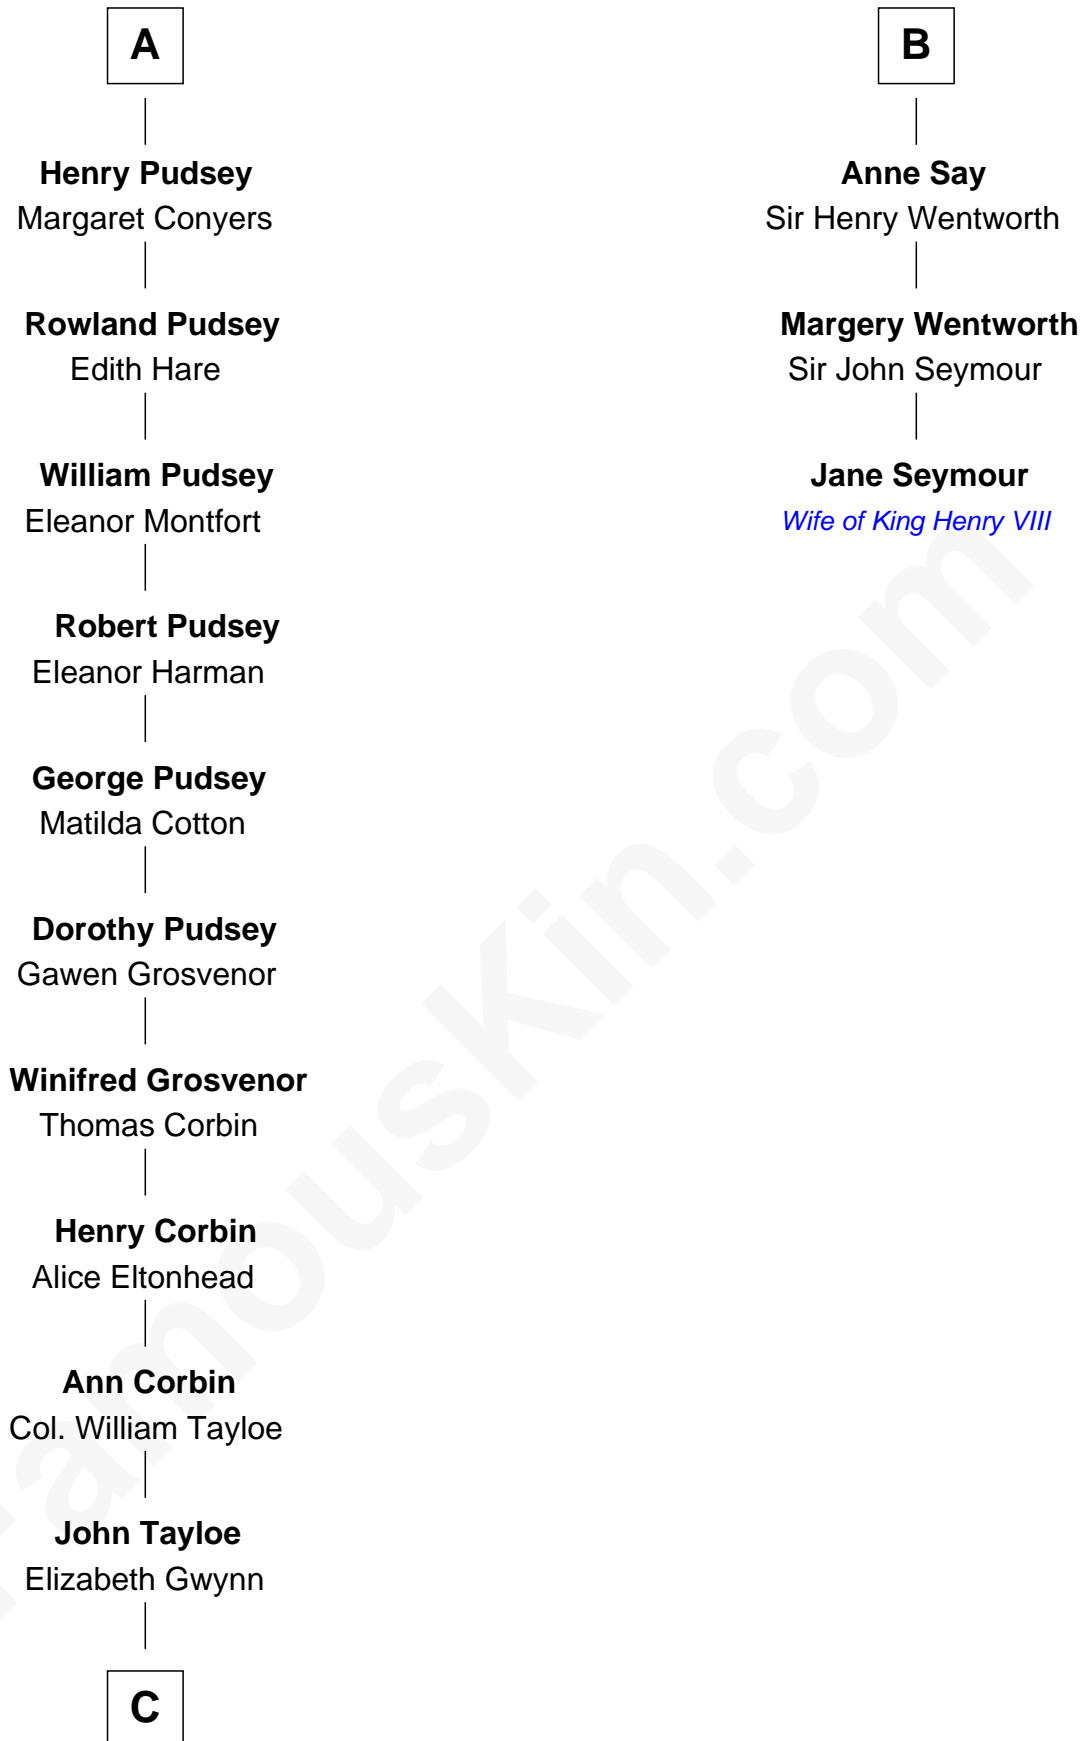

FamousKin.com Relationship Chart of

Edward Lloyd V

13th Governor of Maryland

9th cousin 10 times removed of

Jane Seymour

3rd Wife of King Henry VIII

William de Odingsells

Ela FitzWalter

Sir Roger de Herdeburgh

Ela Herdeburgh

Sir William de Boteler

Ankaret le Boteler

John le Strange

Eleanor le Strange

Sir Reynold de Grey

Ida Grey

John Cokayne

Elizabeth Cokayne

Sir Laurence Cheney

Elizabeth Cheney

Sir John Say

B

C

—
John Tayloe
Rebecca Plater

—
Elizabeth Tayloe
Col. Edward Lloyd

—
Edward Lloyd V
13th Governor of Maryland

FamousKin.com