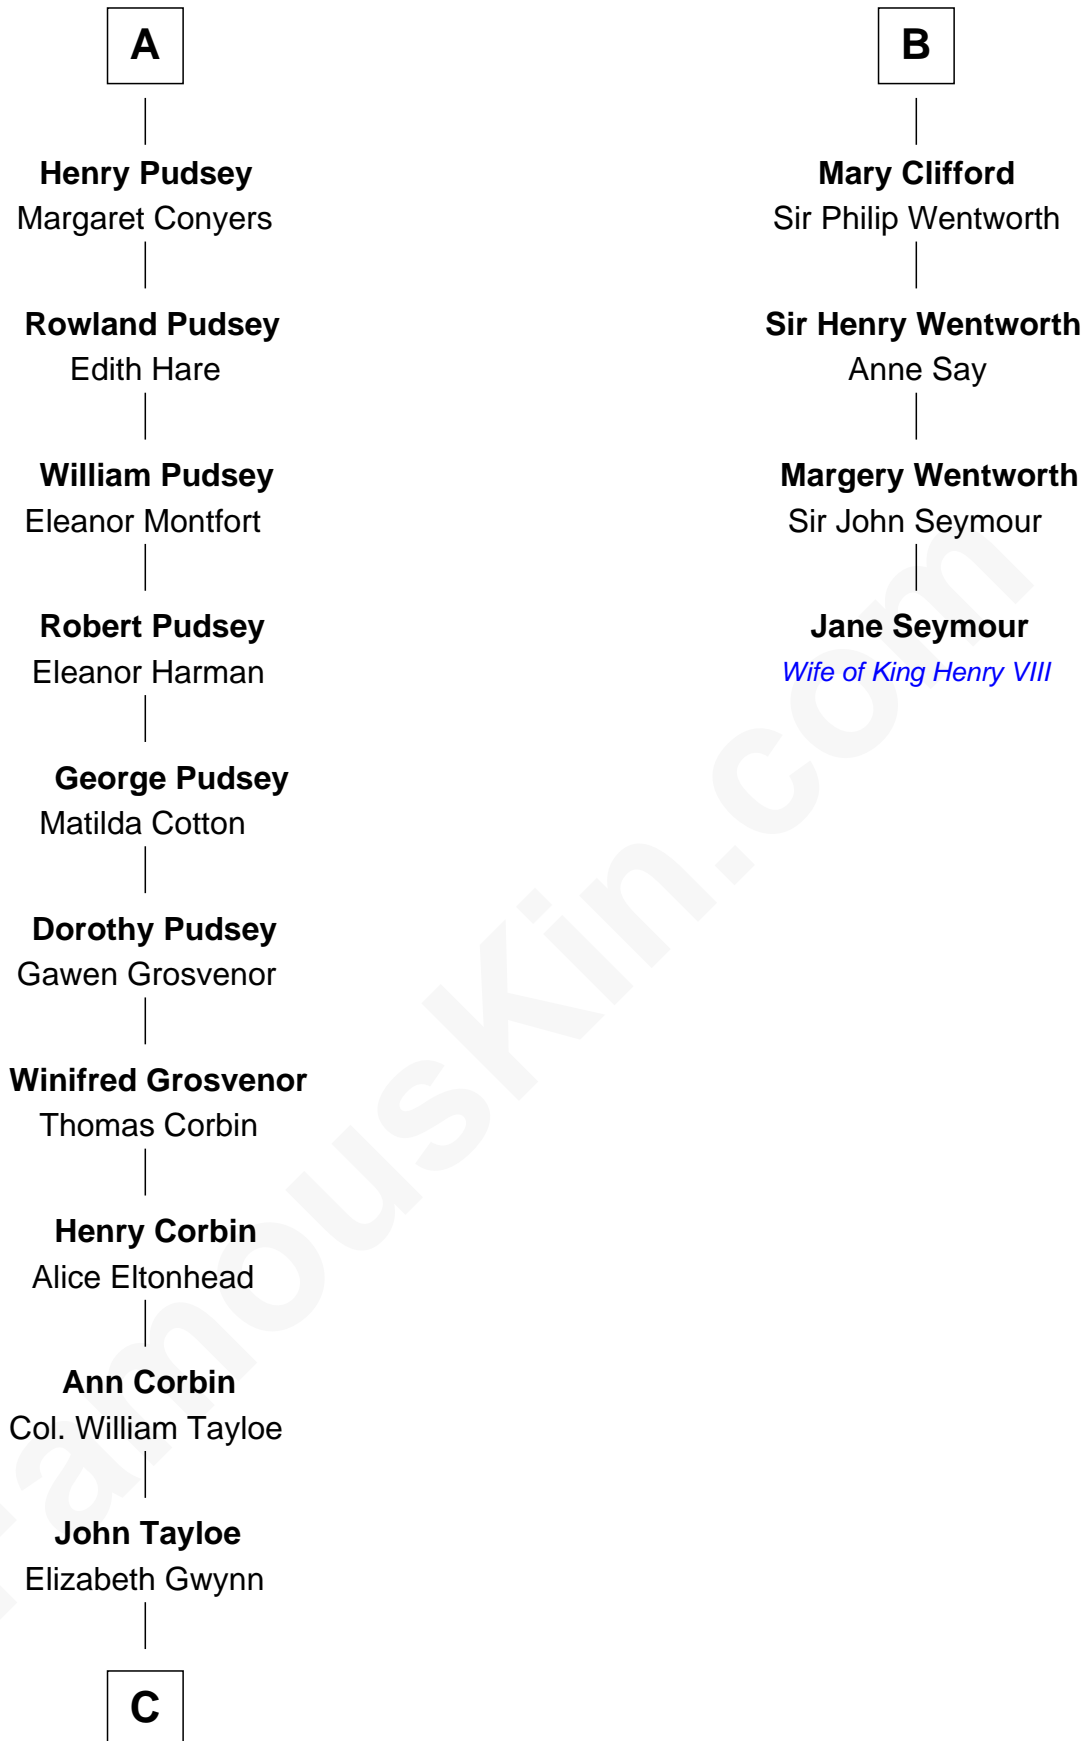

FamousKin.com Relationship Chart of

Edward Lloyd V

13th Governor of Maryland

10th cousin 9 times removed of

Jane Seymour

3rd Wife of King Henry VIII

John Fitz Robert

Ada de Baliol

C

—
John Tayloe
Rebecca Plater

—
Elizabeth Tayloe
Col. Edward Lloyd

—
Edward Lloyd V
13th Governor of Maryland

FamousKin.com