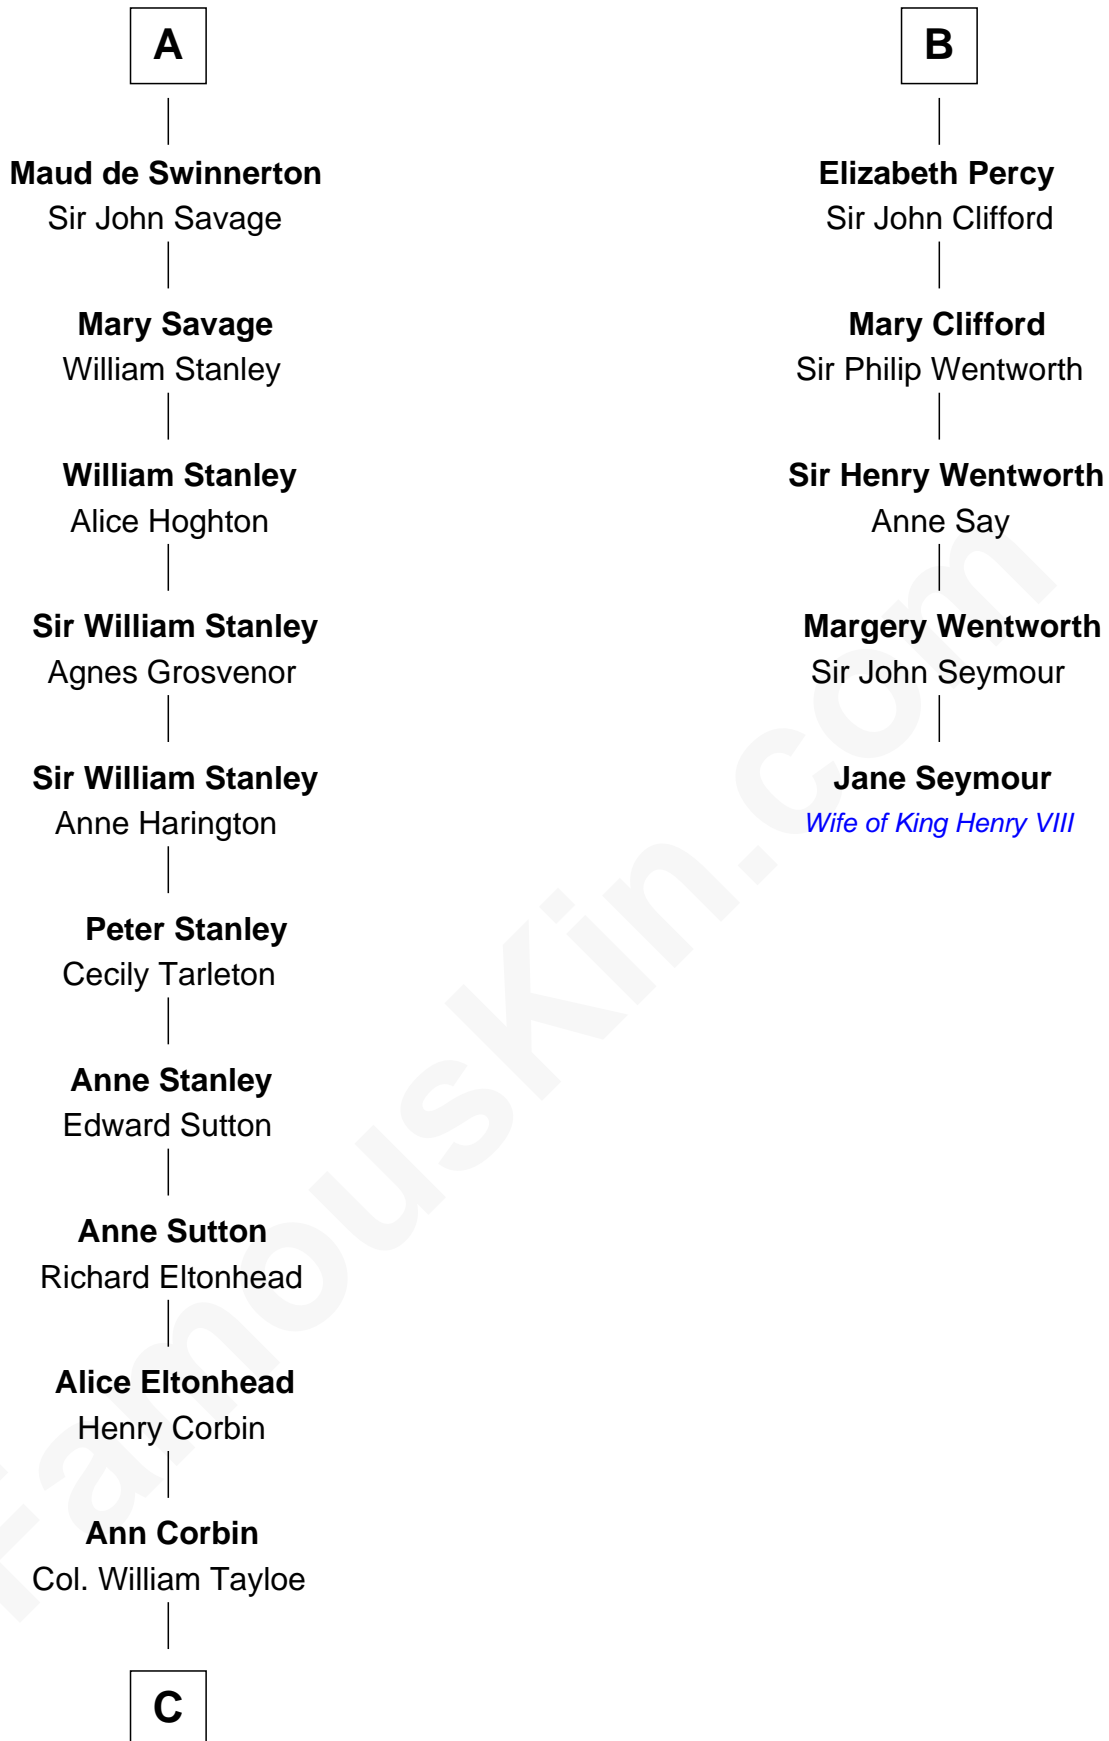

FamousKin.com Relationship Chart of

Edward Lloyd V

13th Governor of Maryland

11th cousin 9 times removed of

Jane Seymour

3rd Wife of King Henry VIII

William FitzPatrick

Eleonore de Vitre

C

—
John Tayloe
Elizabeth Gwynn

—
John Tayloe
Rebecca Plater

—
Elizabeth Tayloe
Col. Edward Lloyd

—
Edward Lloyd V
13th Governor of Maryland

FamousKin.com