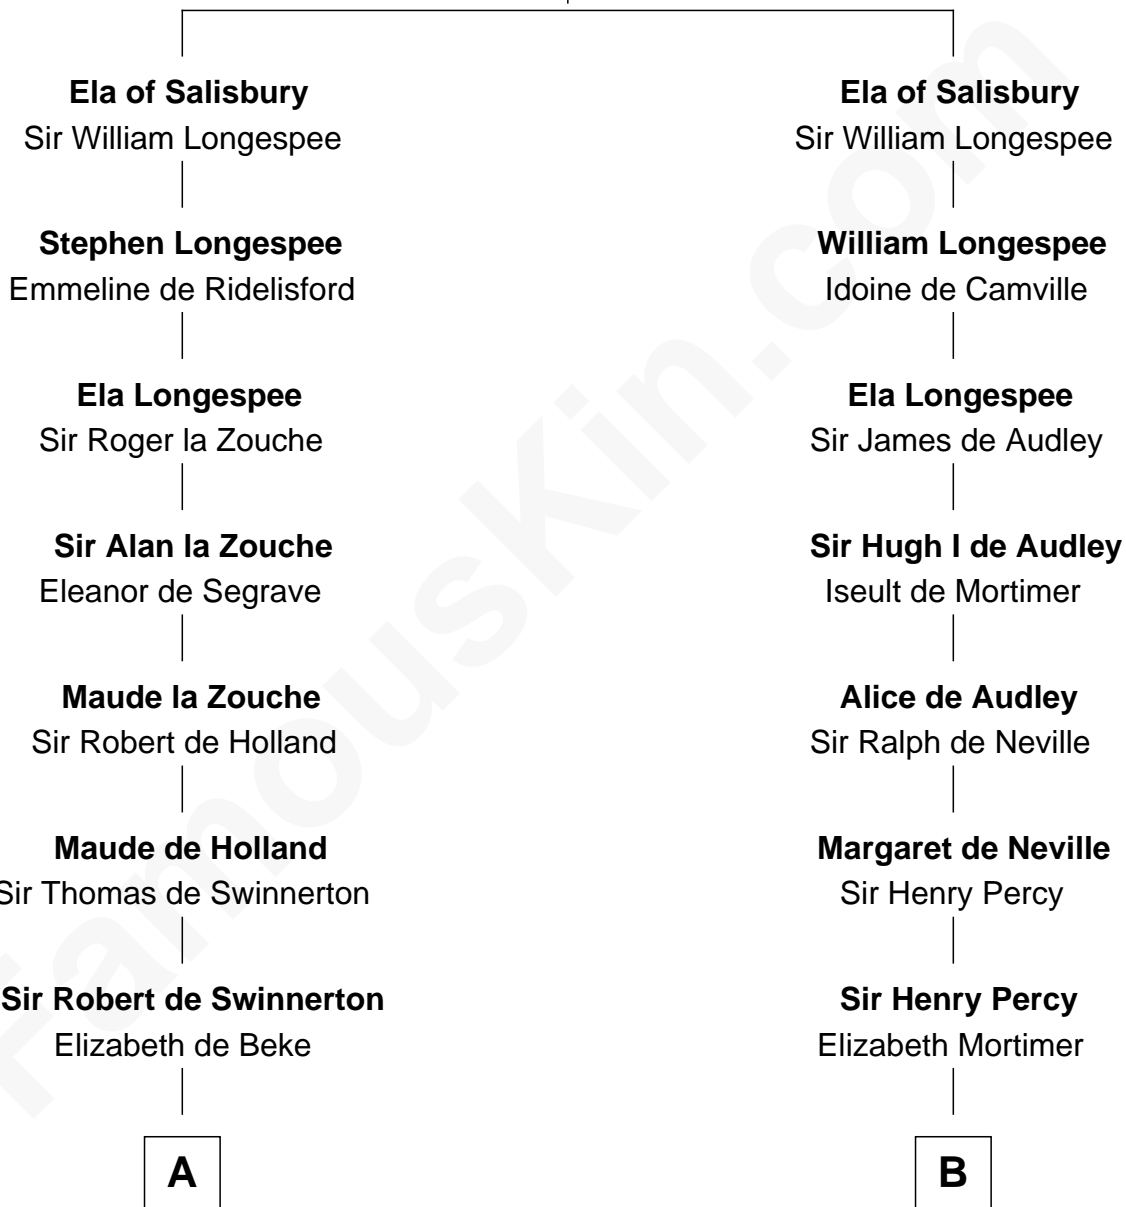

FamousKin.com Relationship Chart of

Edward Lloyd V

13th Governor of Maryland

11th cousin 9 times removed of

Jane Seymour

3rd Wife of King Henry VIII

William FitzPatrick

Eleonore de Vitre

C

—
John Tayloe
Elizabeth Gwynn

—
John Tayloe
Rebecca Plater

—
Elizabeth Tayloe
Col. Edward Lloyd

—
Edward Lloyd V
13th Governor of Maryland

FamousKin.com