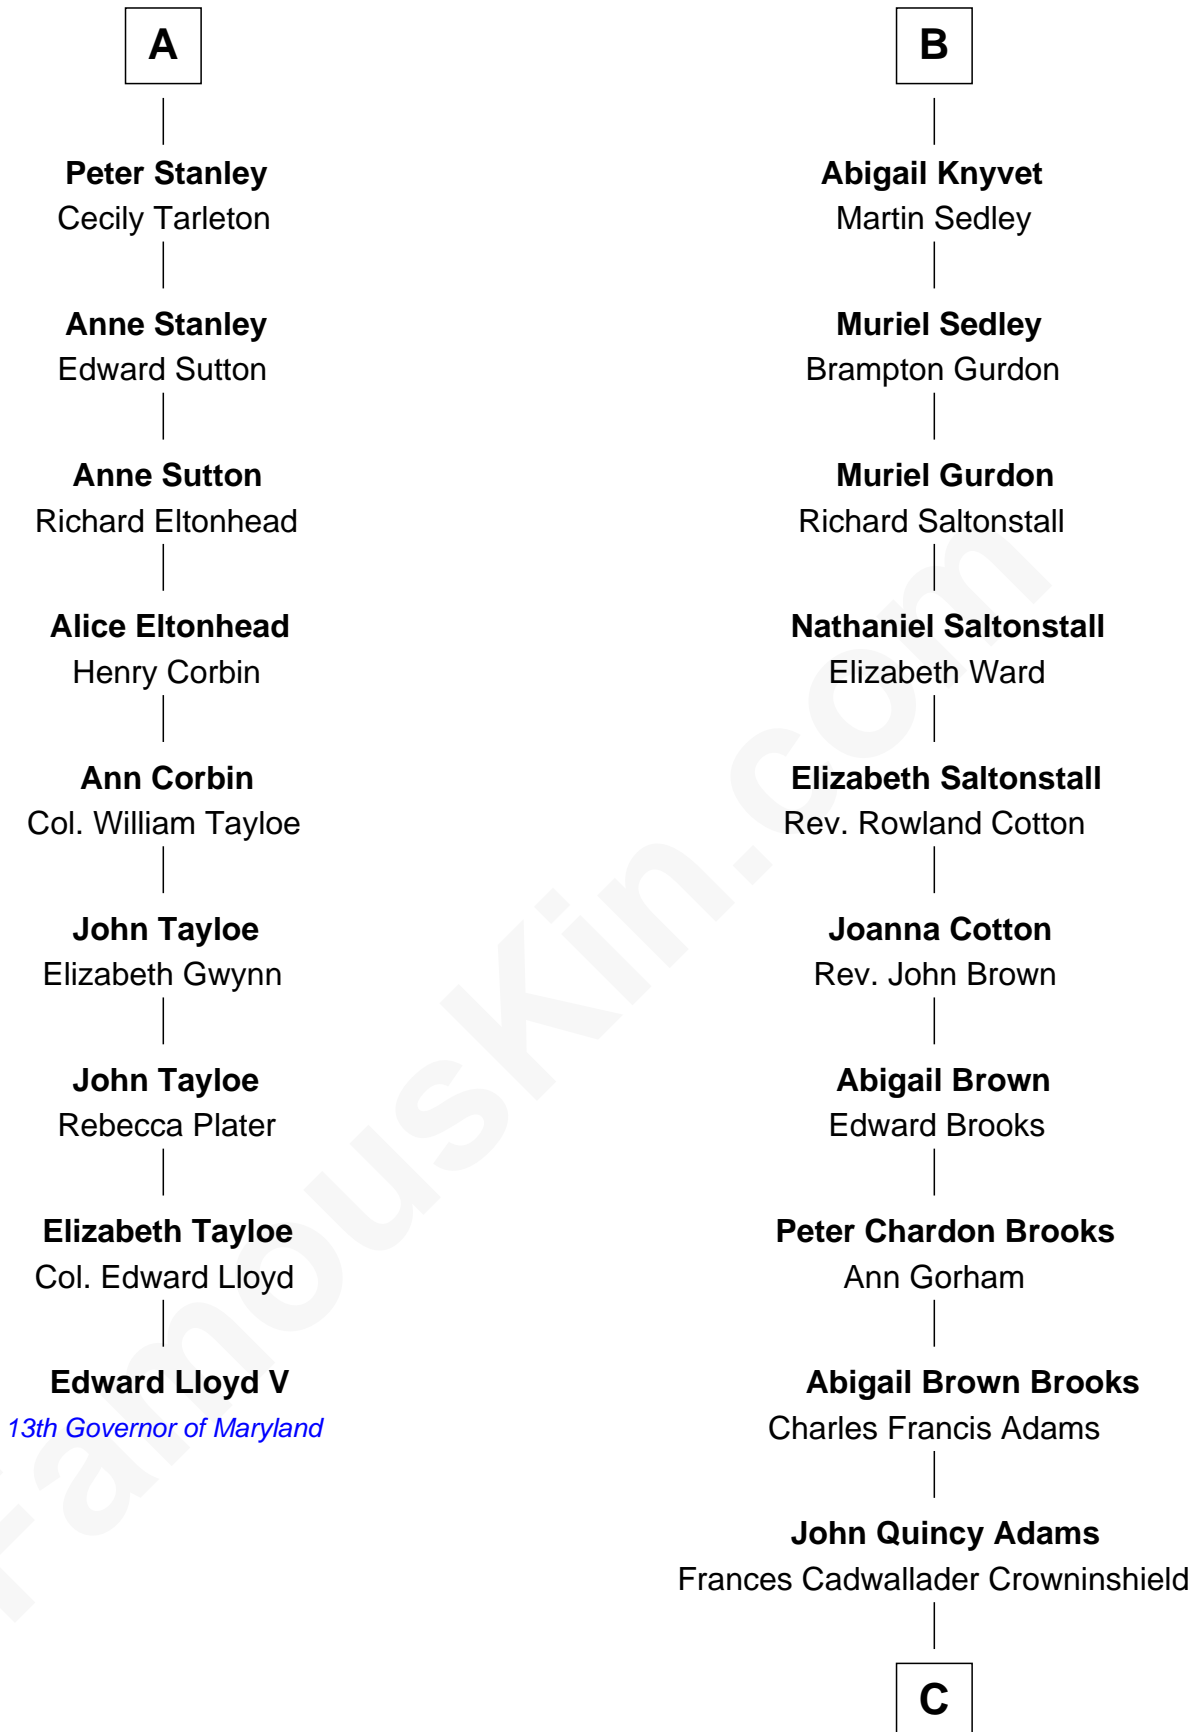

# FamousKin.com Relationship Chart of

**Edward Lloyd V**

*13th Governor of Maryland*

**15th cousin 4 times removed of**

**John Adams Morgan**

*1952 Olympic Sailing Gold Medalist*

**Ralph de Stafford**

*with wife  
Katherine de Hastang*

William Stanley

**William Stanley**

Alice Hoghton

**Sir William Stanley**

Agnes Grosvenor

**Sir William Stanley**

Anne Harington

**A**

**Beatrice de Stafford**

Thomas de Ros

**Margaret de Ros**

Sir Reynold Grey

**Sir John Grey**

Constance de Holand

**Alice Grey**

Sir William Knyvet

**Sir Edmund Knyvet**

Eleanor Tyrrel

**Edmund Knyvet**

Jane Bouchier

**John Knyvet**

Agnes Harcourt

**B**

C