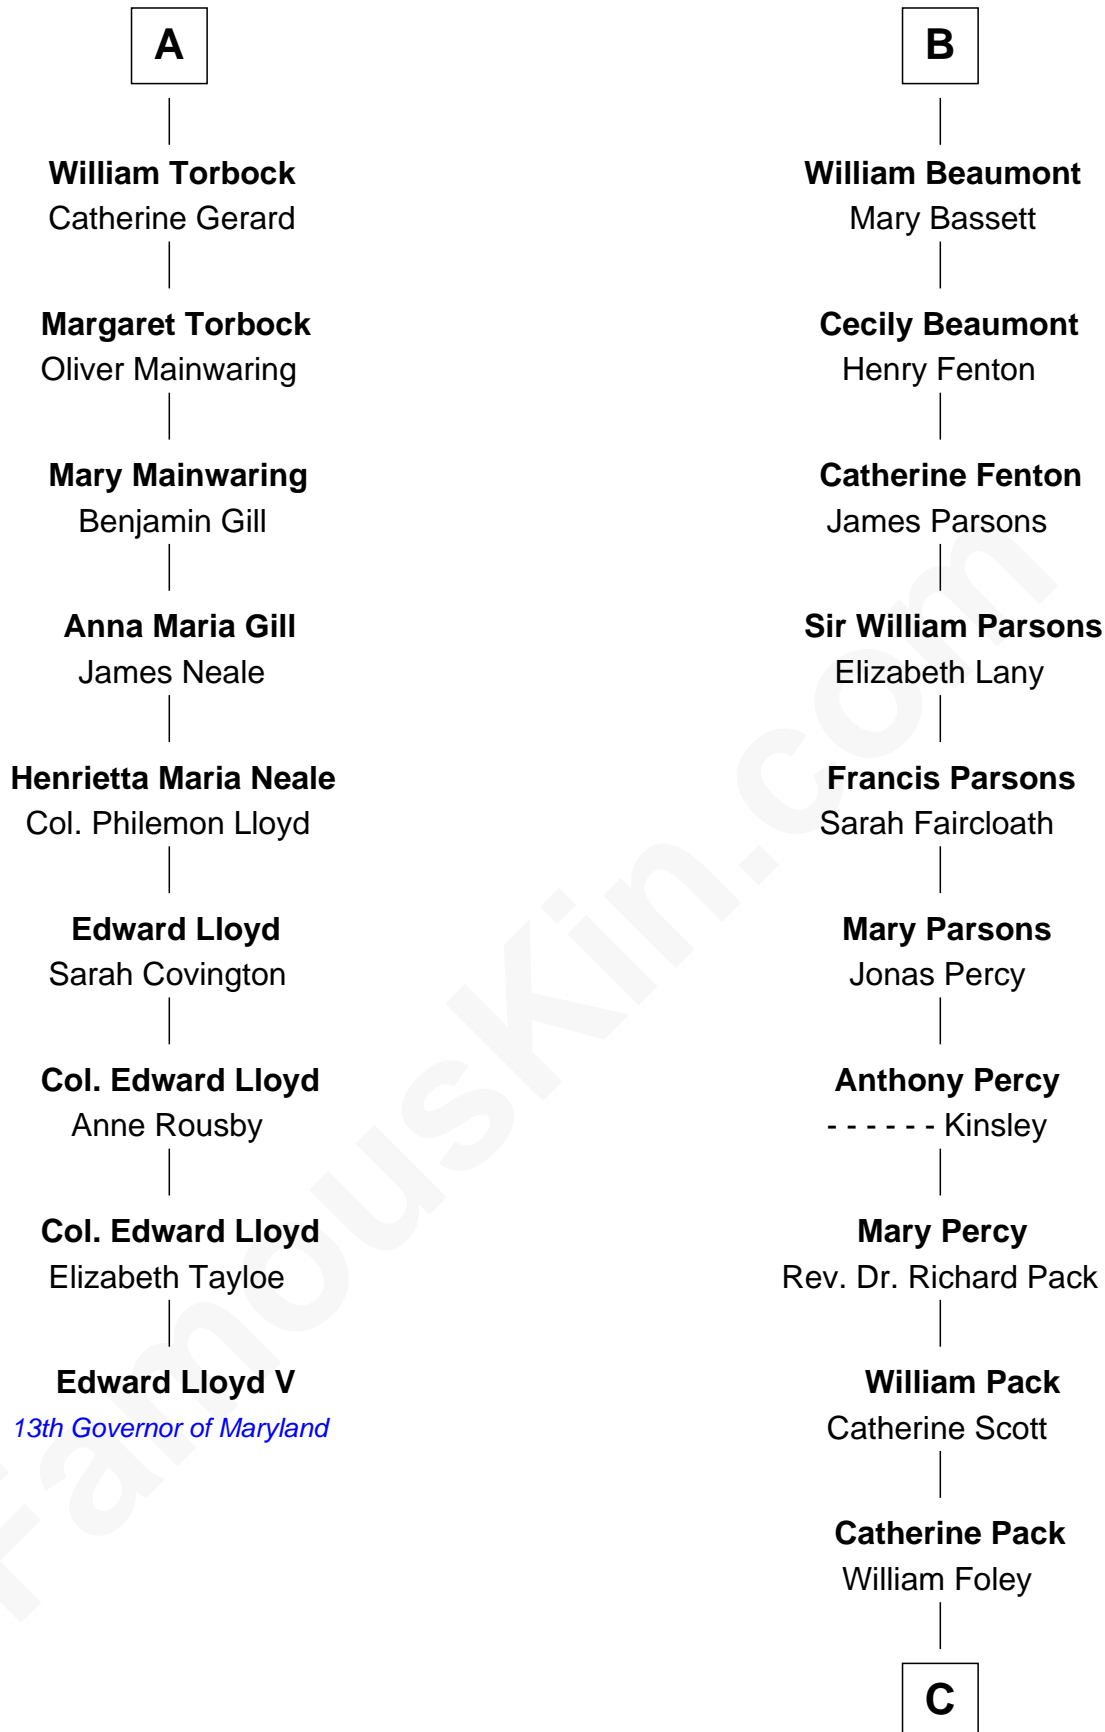

# FamousKin.com Relationship Chart of

**Edward Lloyd V**

*13th Governor of Maryland*

15th cousin 3 times removed of

**Sir Arthur Conan Doyle**

*Author, "Sherlock Holmes"*

**Humphrey de Bohun**

Elizabeth Plantagenet

**Sir William de Bohun**  
Elizabeth de Badlesmere

**Elizabeth de Bohun**  
Sir Richard Fitzalan

**Elizabeth Fitzalan**  
Sir Robert Goushill

**Joan Goushill**  
Sir Thomas Stanley

**Sir John Stanley**  
Elizabeth Weever

**Margery Stanley**  
Sir William Torbock

**Thomas Torbock**  
Elizabeth Moore

**A**

**Eleanor de Bohun**  
Sir James le Boteler

**Pernel le Boteler**  
Sir Gilbert Talbot

**Elizabeth Talbot**  
Sir Henry de Grey

**Margaret de Grey**  
Sir John Darcy

**John Darcy**  
Joan de Greystoke

**Joan Darcy**  
John Beaumont

**George Beaumont**  
Joan Pauncefoot

**B**

**C**

—  
**Mary Josephine Elizabeth Foley**

Charles Altamont Doyle