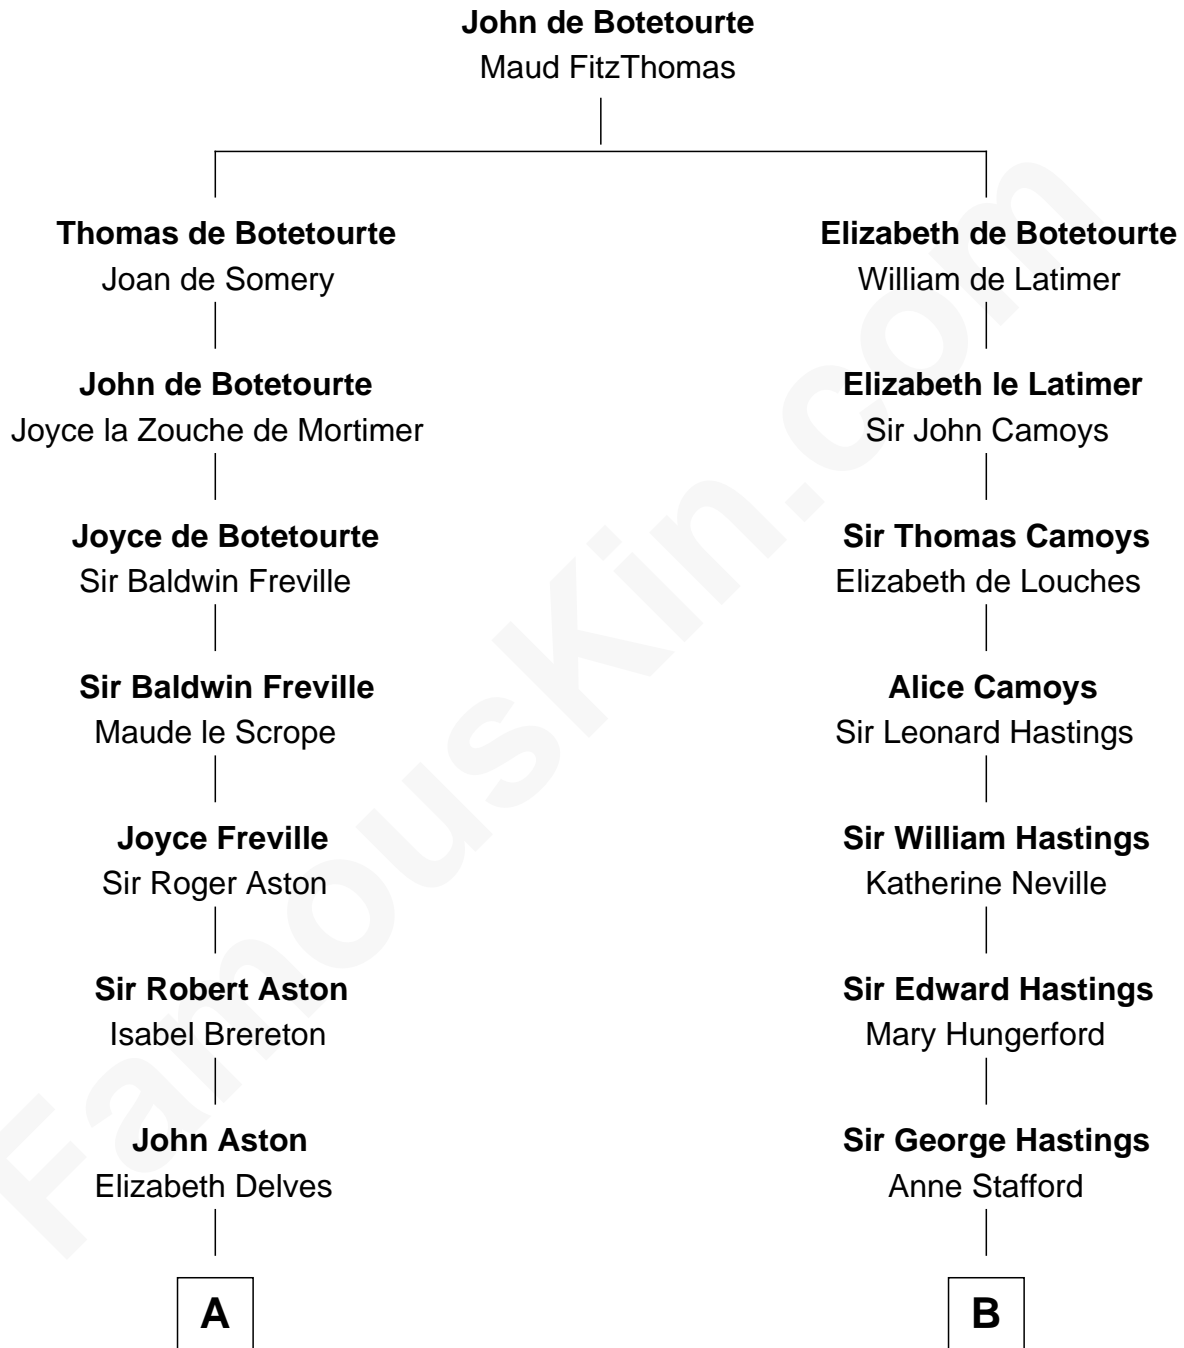

# FamousKin.com Relationship Chart of

**Edward Lloyd V**

*13th Governor of Maryland*

19th cousin 1 time removed of

**Queen Elizabeth II**

*Queen of the United Kingdom*

**C**

**John Tayloe**  
Rebecca Plater

**Elizabeth Tayloe**  
Col. Edward Lloyd

**Edward Lloyd V**  
*13th Governor of Maryland*

**D**

**Rev. Charles William Cavendish-Bentinck**  
Caroline Louisa Burnaby

**Cecilia Nina Cavendish-Bentinck**  
Claude George Bowes-Lyon

**Elizabeth Bowes-Lyon**  
George VI, King of the United Kingdom

**Queen Elizabeth II**  
*Queen of the United Kingdom*