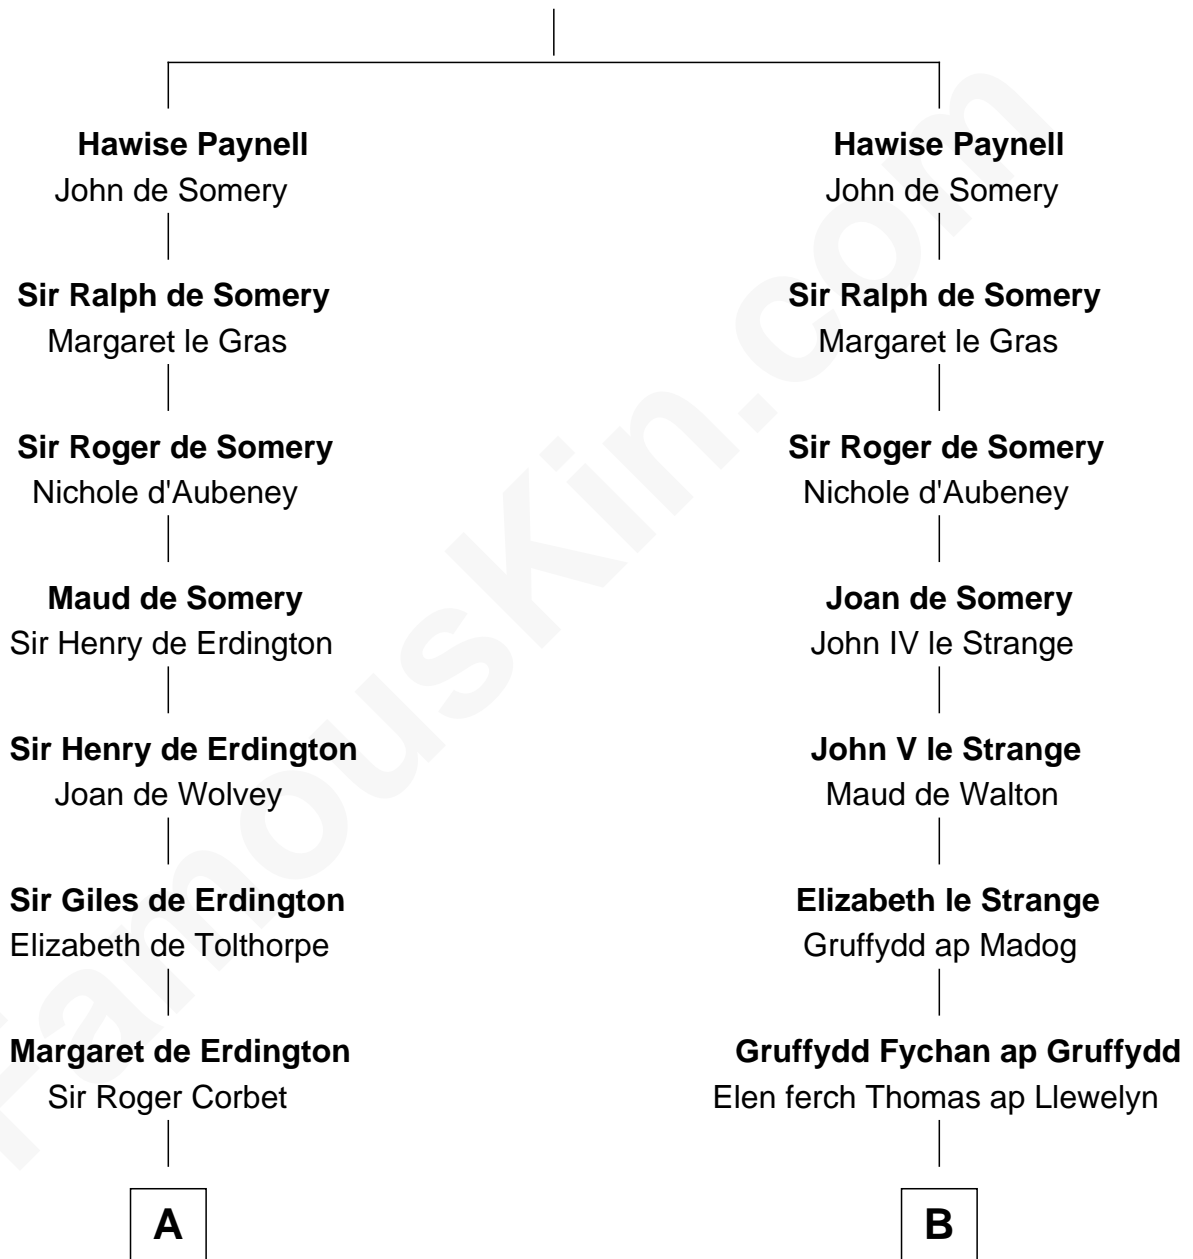

FamousKin.com

Relationship Chart of

Edward Lloyd V

13th Governor of Maryland

20th cousin 1 time removed of

Jane (Appleton) Pierce

First Lady of President Franklin Pierce

Ralph Paynell

C

Ann Corbin
Col. William Tayloe

John Tayloe
Elizabeth Gwynn

John Tayloe
Rebecca Plater

Elizabeth Tayloe
Col. Edward Lloyd

Edward Lloyd V
13th Governor of Maryland

D

Isaac Appleton
Elizabeth Sawyer