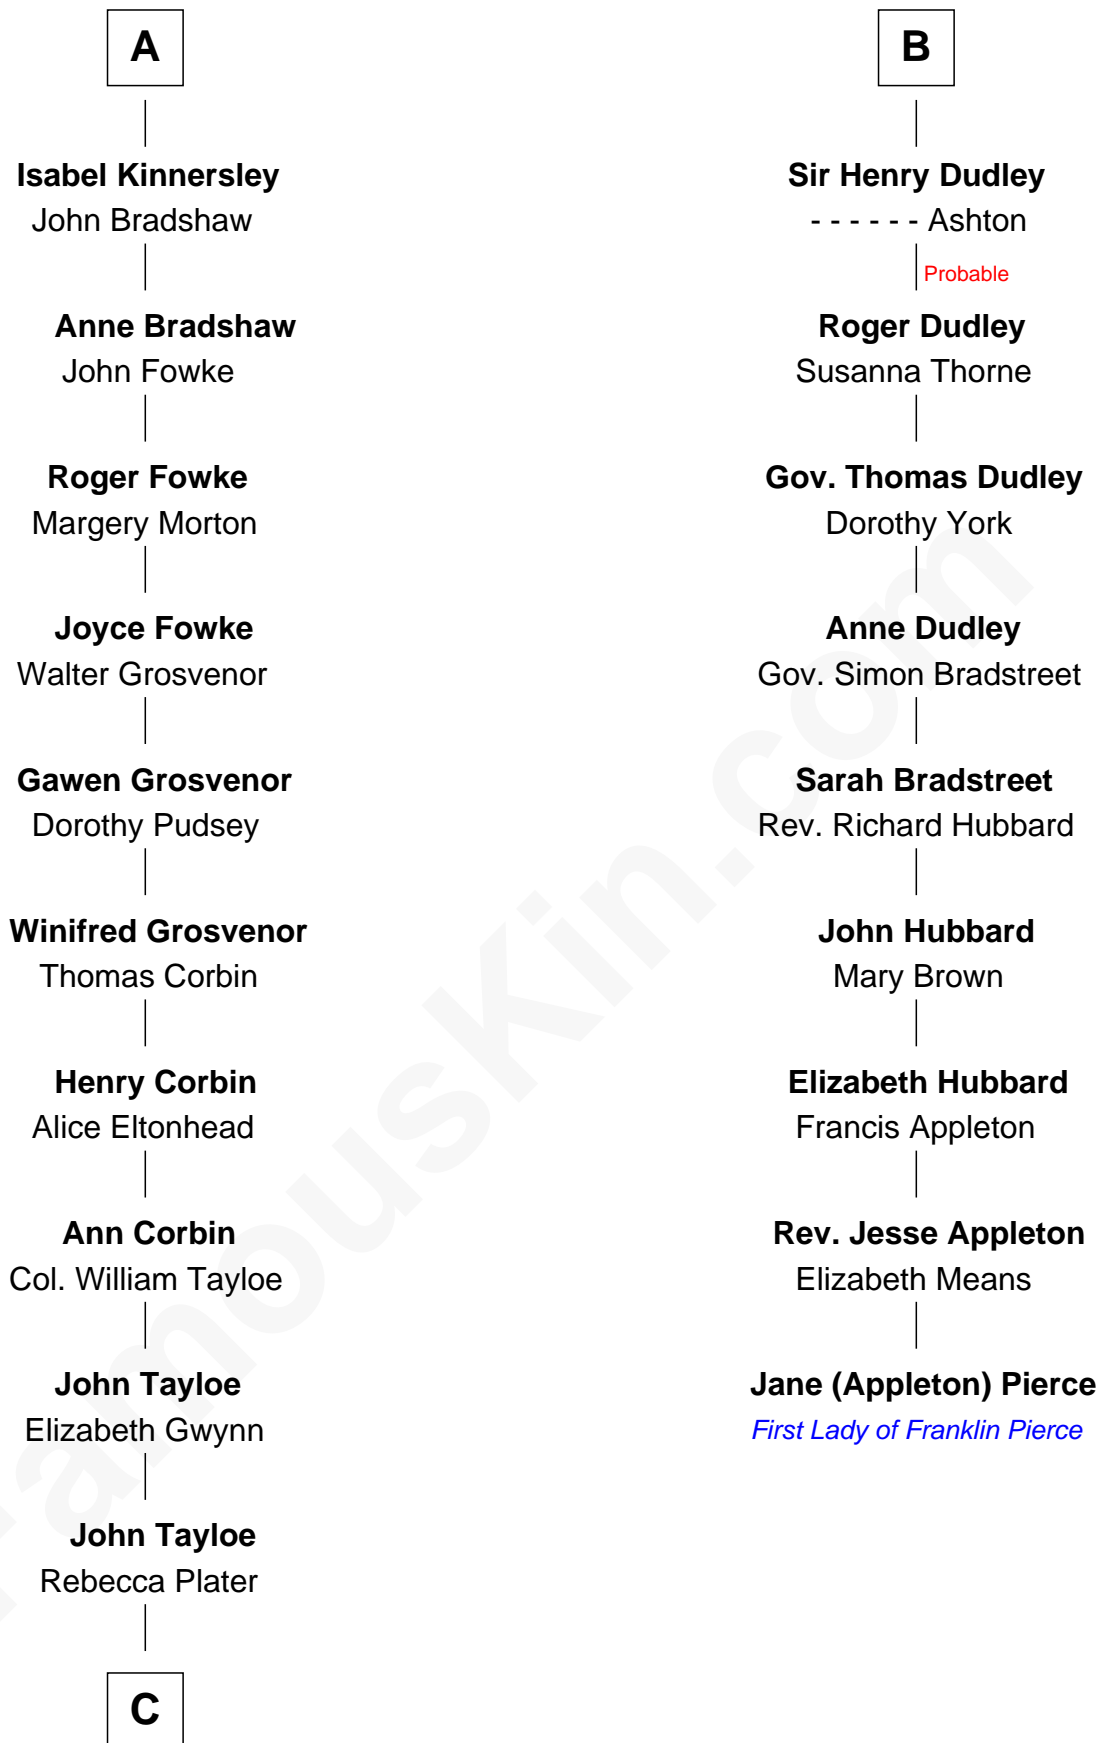

## Relationship Chart of

**Edward Lloyd V**

*13th Governor of Maryland*

15th cousin 3 times removed of

**Jane (Appleton) Pierce**

*First Lady of President Franklin Pierce*

**Sir William de Ros**  
Margery de Badlesmere

**C**

**Elizabeth Tayloe**  
Col. Edward Lloyd

**Edward Lloyd V**  
*13th Governor of Maryland*

FamousKin.com