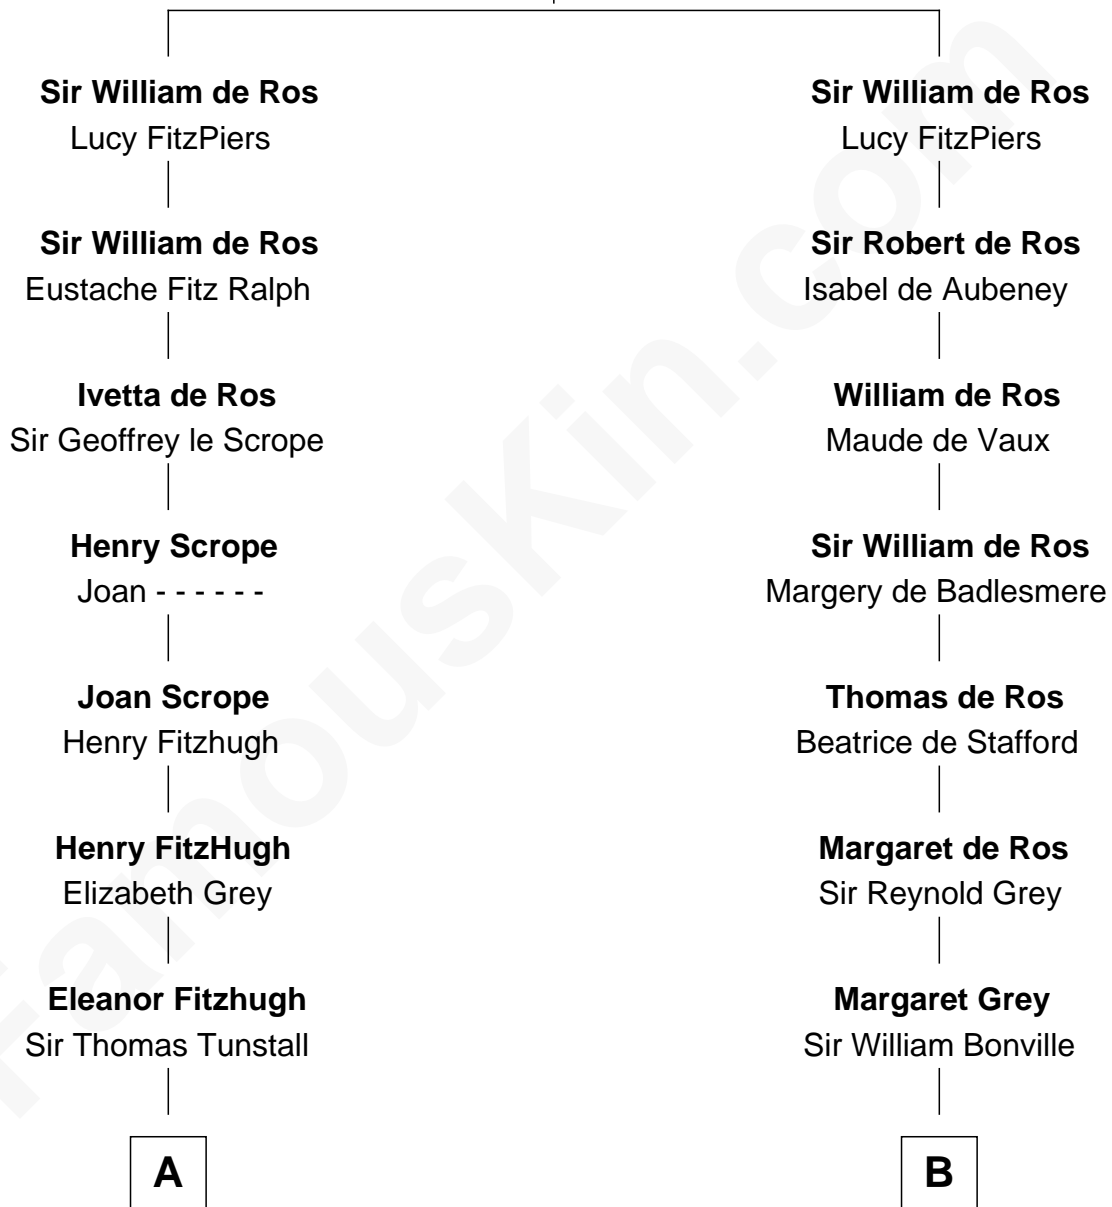

FamousKin.com Relationship Chart of

Edward Lloyd V

13th Governor of Maryland

19th cousin 2 times removed of

Jane (Appleton) Pierce

First Lady of President Franklin Pierce

Robert de Ros
Isabel of Scotland

C

Ann Corbin
Col. William Tayloe

John Tayloe
Elizabeth Gwynn

John Tayloe
Rebecca Plater

Elizabeth Tayloe
Col. Edward Lloyd

Edward Lloyd V
13th Governor of Maryland

D

Elizabeth Hubbard
Francis Appleton

Rev. Jesse Appleton
Elizabeth Means