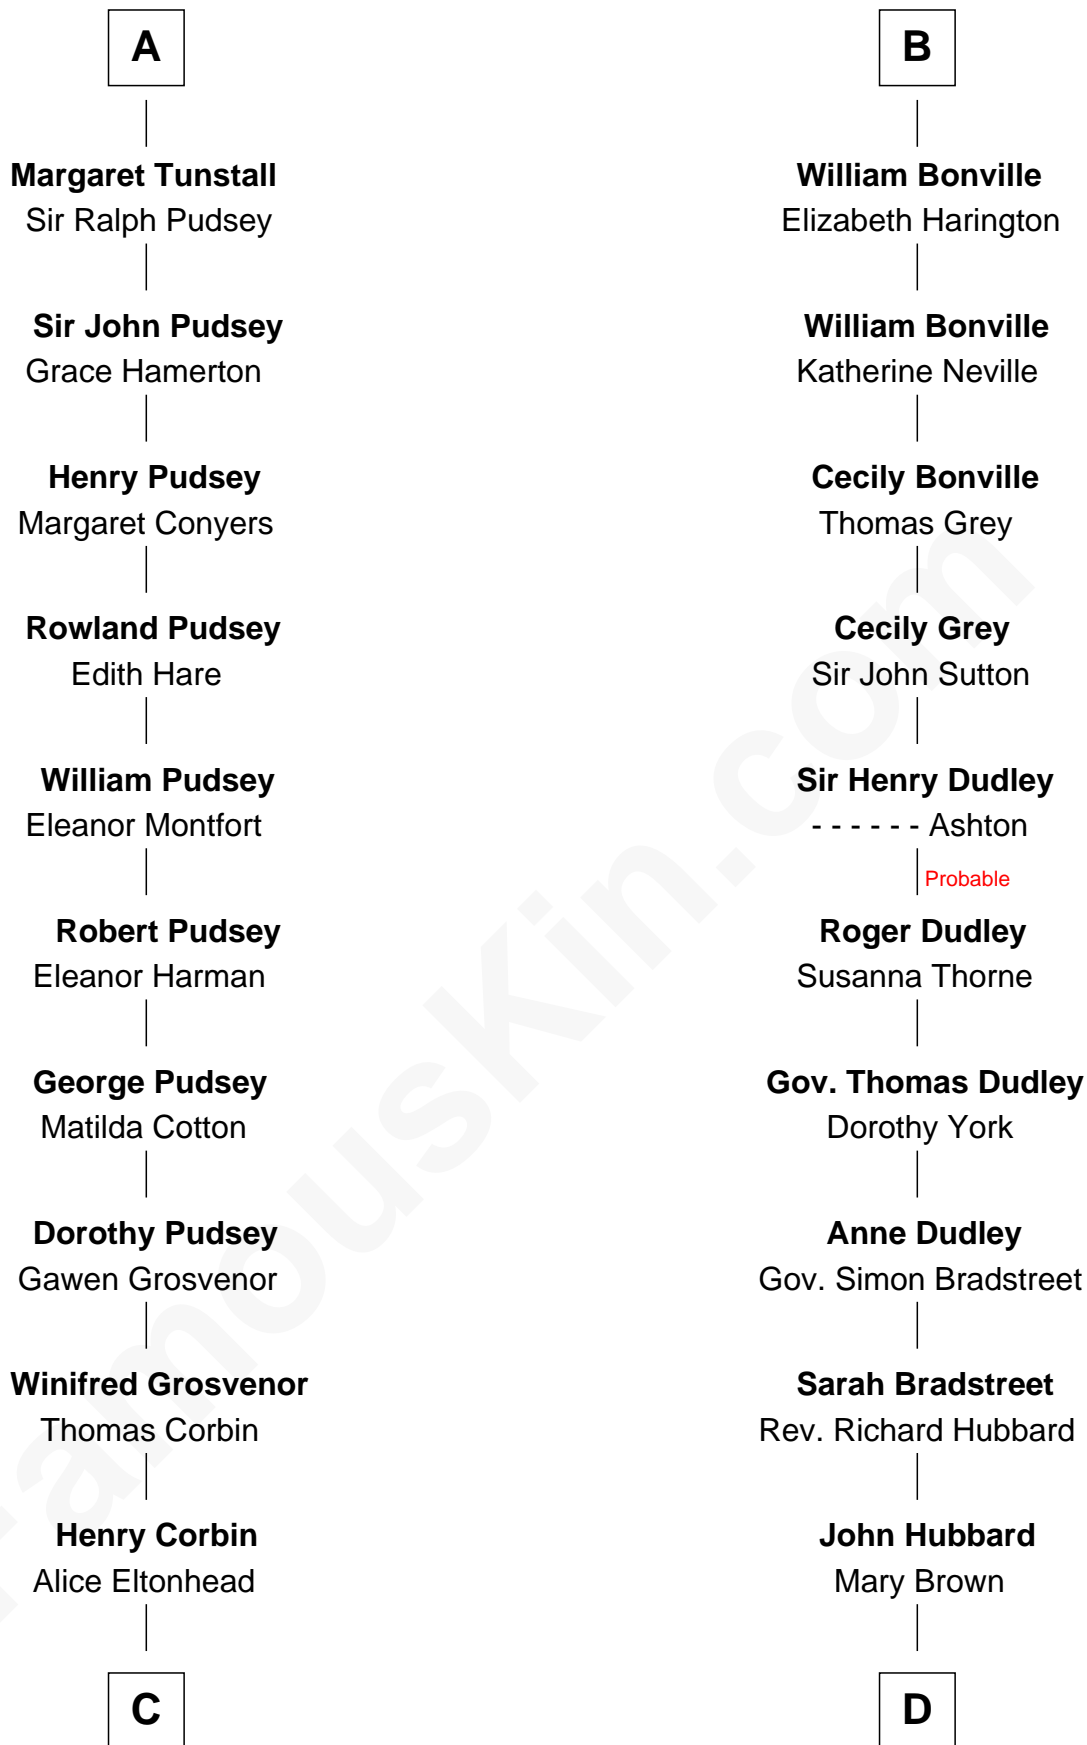

FamousKin.com Relationship Chart of

Edward Lloyd V

13th Governor of Maryland

19th cousin 2 times removed of

Jane (Appleton) Pierce

First Lady of President Franklin Pierce

Reginald FitzPiers

C

Ann Corbin
Col. William Tayloe

John Tayloe
Elizabeth Gwynn

John Tayloe
Rebecca Plater

Elizabeth Tayloe
Col. Edward Lloyd

Edward Lloyd V
13th Governor of Maryland

D

Elizabeth Hubbard
Francis Appleton

Rev. Jesse Appleton
Elizabeth Means