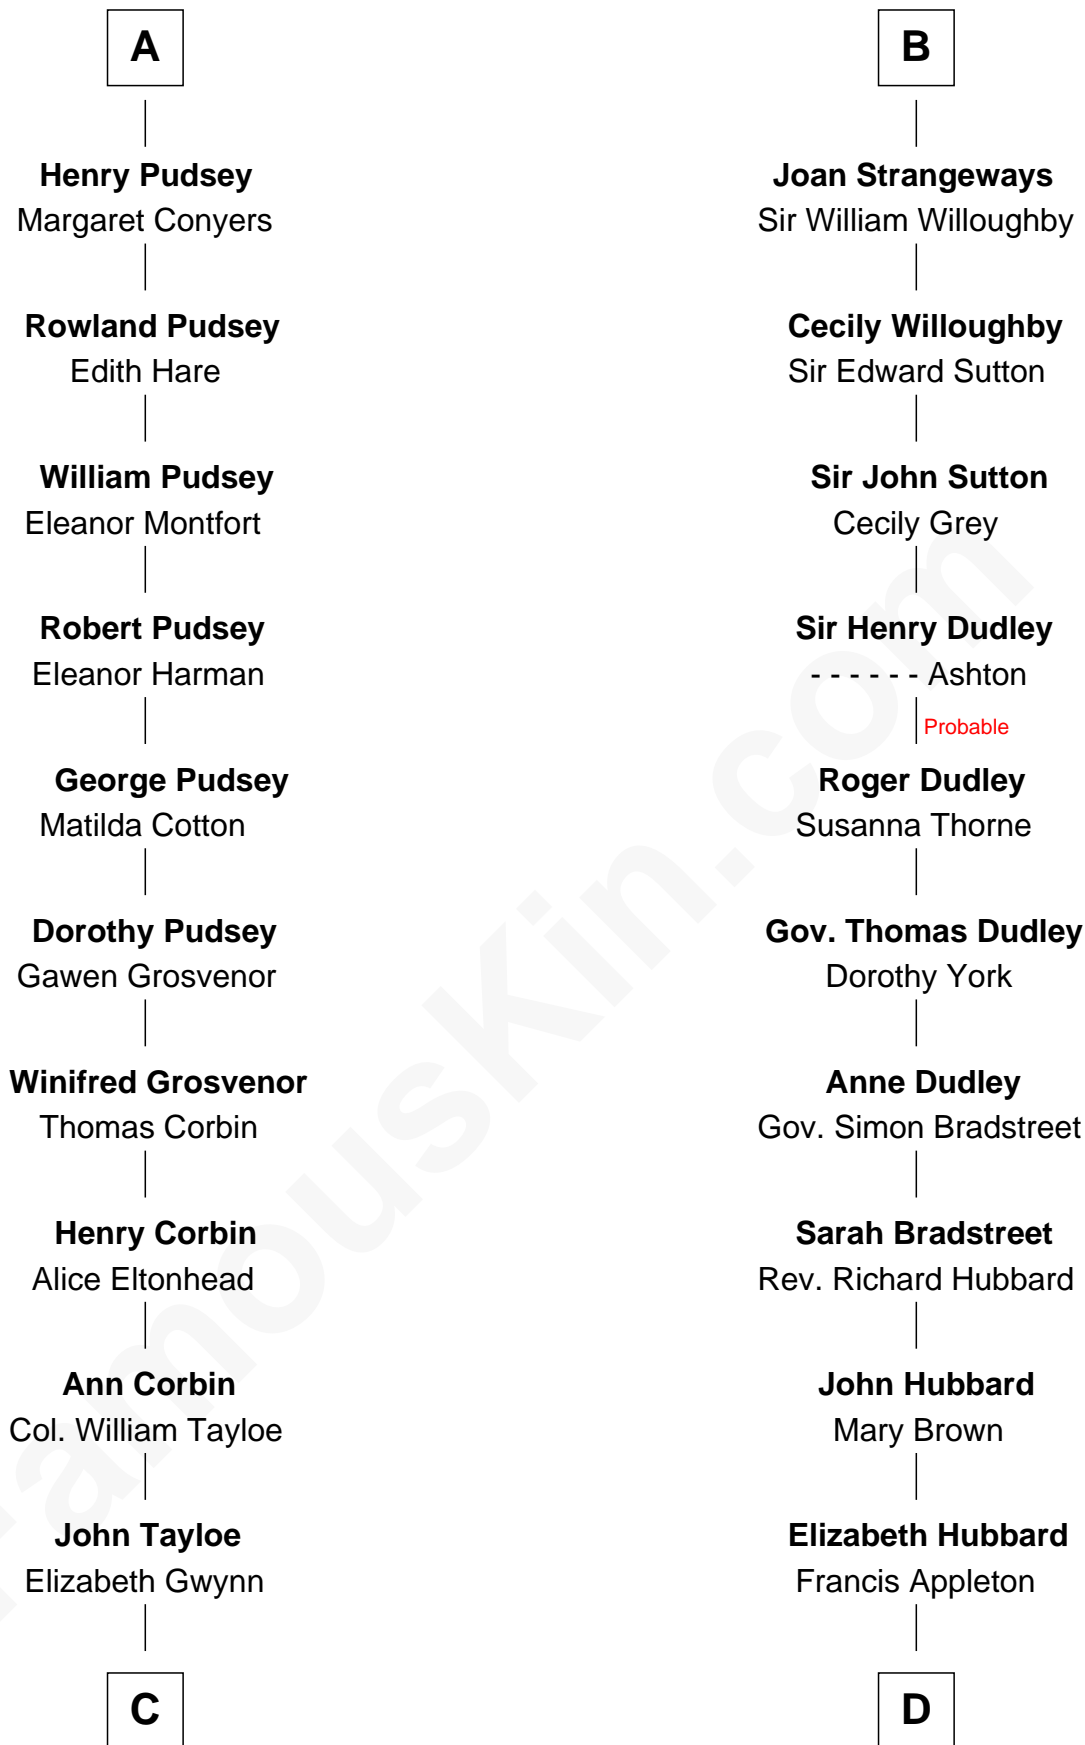

### Edward Lloyd V

13th Governor of Maryland

18th cousin 1 time removed of

**Sir John Pudsey**

Grace Hamerton

**A**

**Roger FitzJohn**

Isabel - - - - -

**Robert FitzRoger**

Margery la Zouche

**Euphemia de Clavering**

Sir Ranulph de Neville

**Sir Ralph de Neville**

Alice de Audley

**Sir John de Neville**

Maude de Percy

**Sir Ralph Neville**

Joan Beaufort

**Katherine Neville**

Sir Thomas Strangeways

**B**

**C**

**John Tayloe**  
Rebecca Plater

**Elizabeth Tayloe**  
Col. Edward Lloyd

**Edward Lloyd V**  
*13th Governor of Maryland*

**D**

**Rev. Jesse Appleton**  
Elizabeth Means