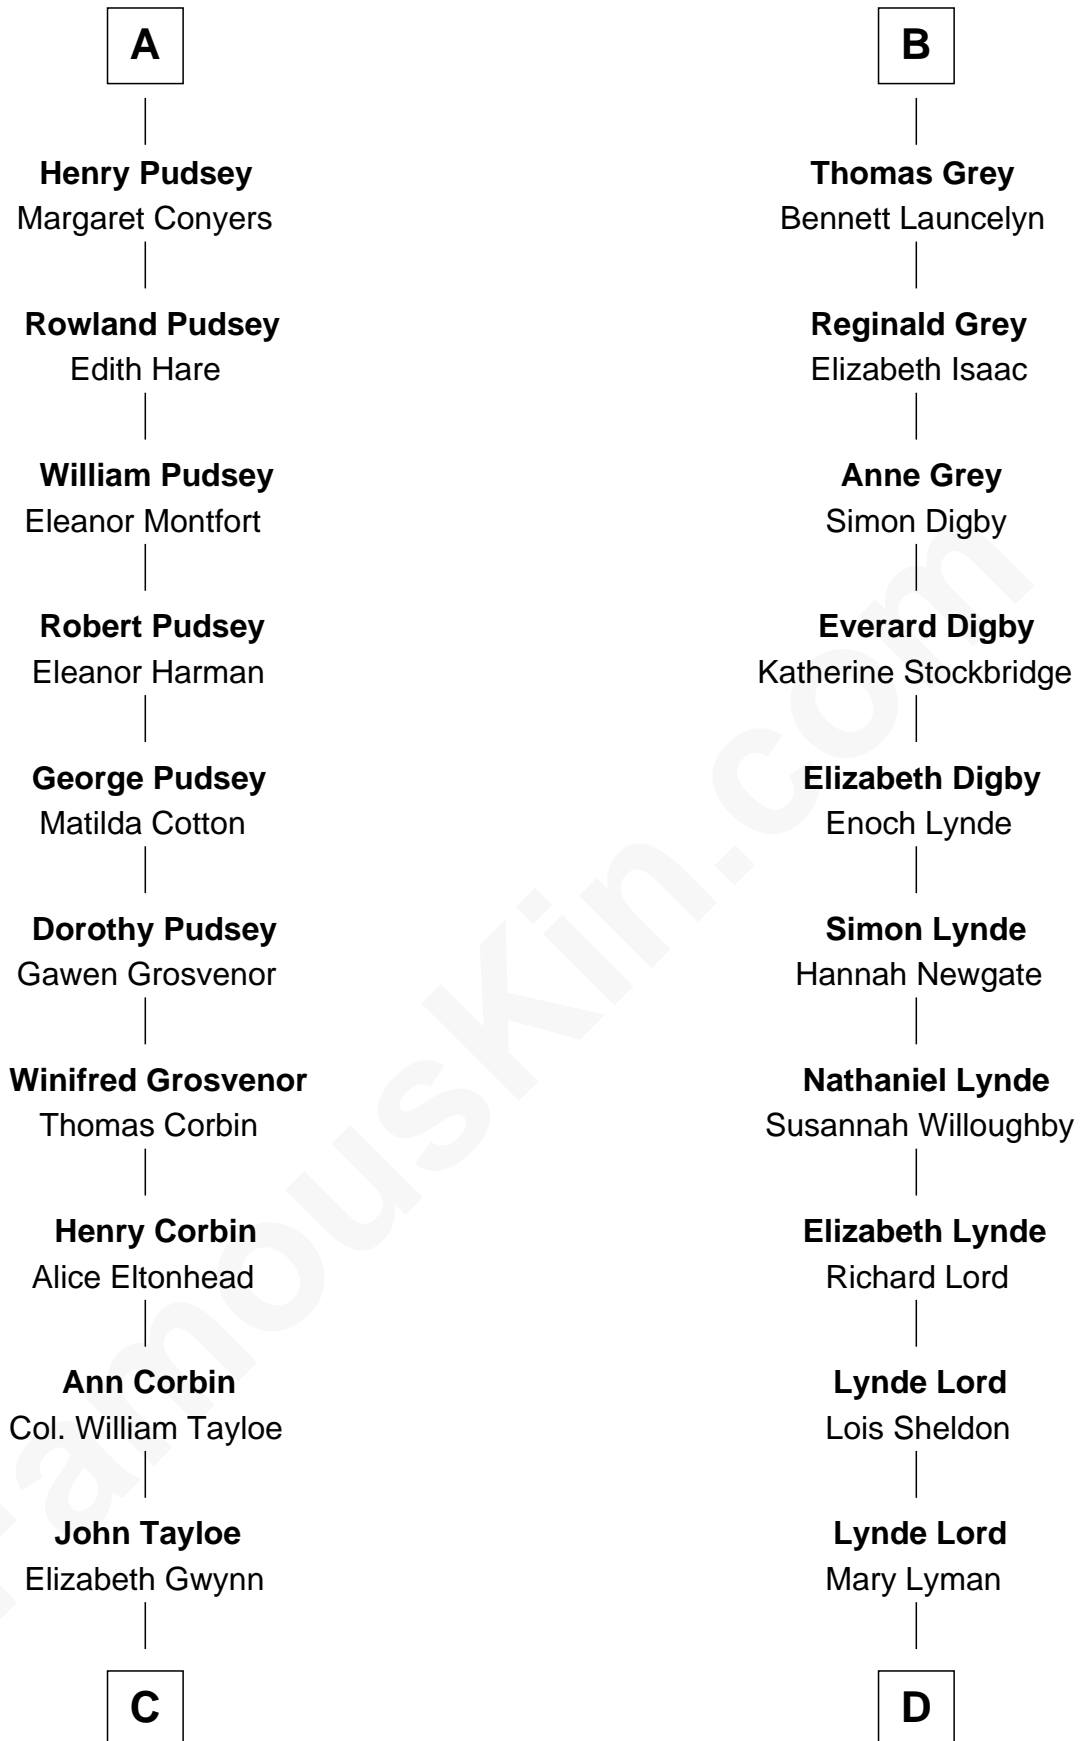

FamousKin.com Relationship Chart of

Edward Lloyd V

13th Governor of Maryland

19th cousin 2 times removed of

Henry Sturgis Morgan

Co-Founder of Morgan Stanley

William de Odingsells

Ela FitzWalter

Sir Roger de Herdeburgh

Ela Herdeburgh

Sir William de Boteler

Ankaret le Boteler

John le Strange

Eleanor le Strange

Sir Reynold de Grey

Sir Reynold Grey

Joan Astley

John Grey

Elizabeth - - - - -

Reginald Grey

Beatrice - - - - -

B

C

John Tayloe
Rebecca Plater

Elizabeth Tayloe
Col. Edward Lloyd

Edward Lloyd V
13th Governor of Maryland

D

Mary Sheldon Lord
John Pierpont

Juliet Pierpont
Junius Spencer Morgan

John Pierpont Morgan
Frances Louisa Tracy

John Pierpont Morgan
Jane Norton Grew