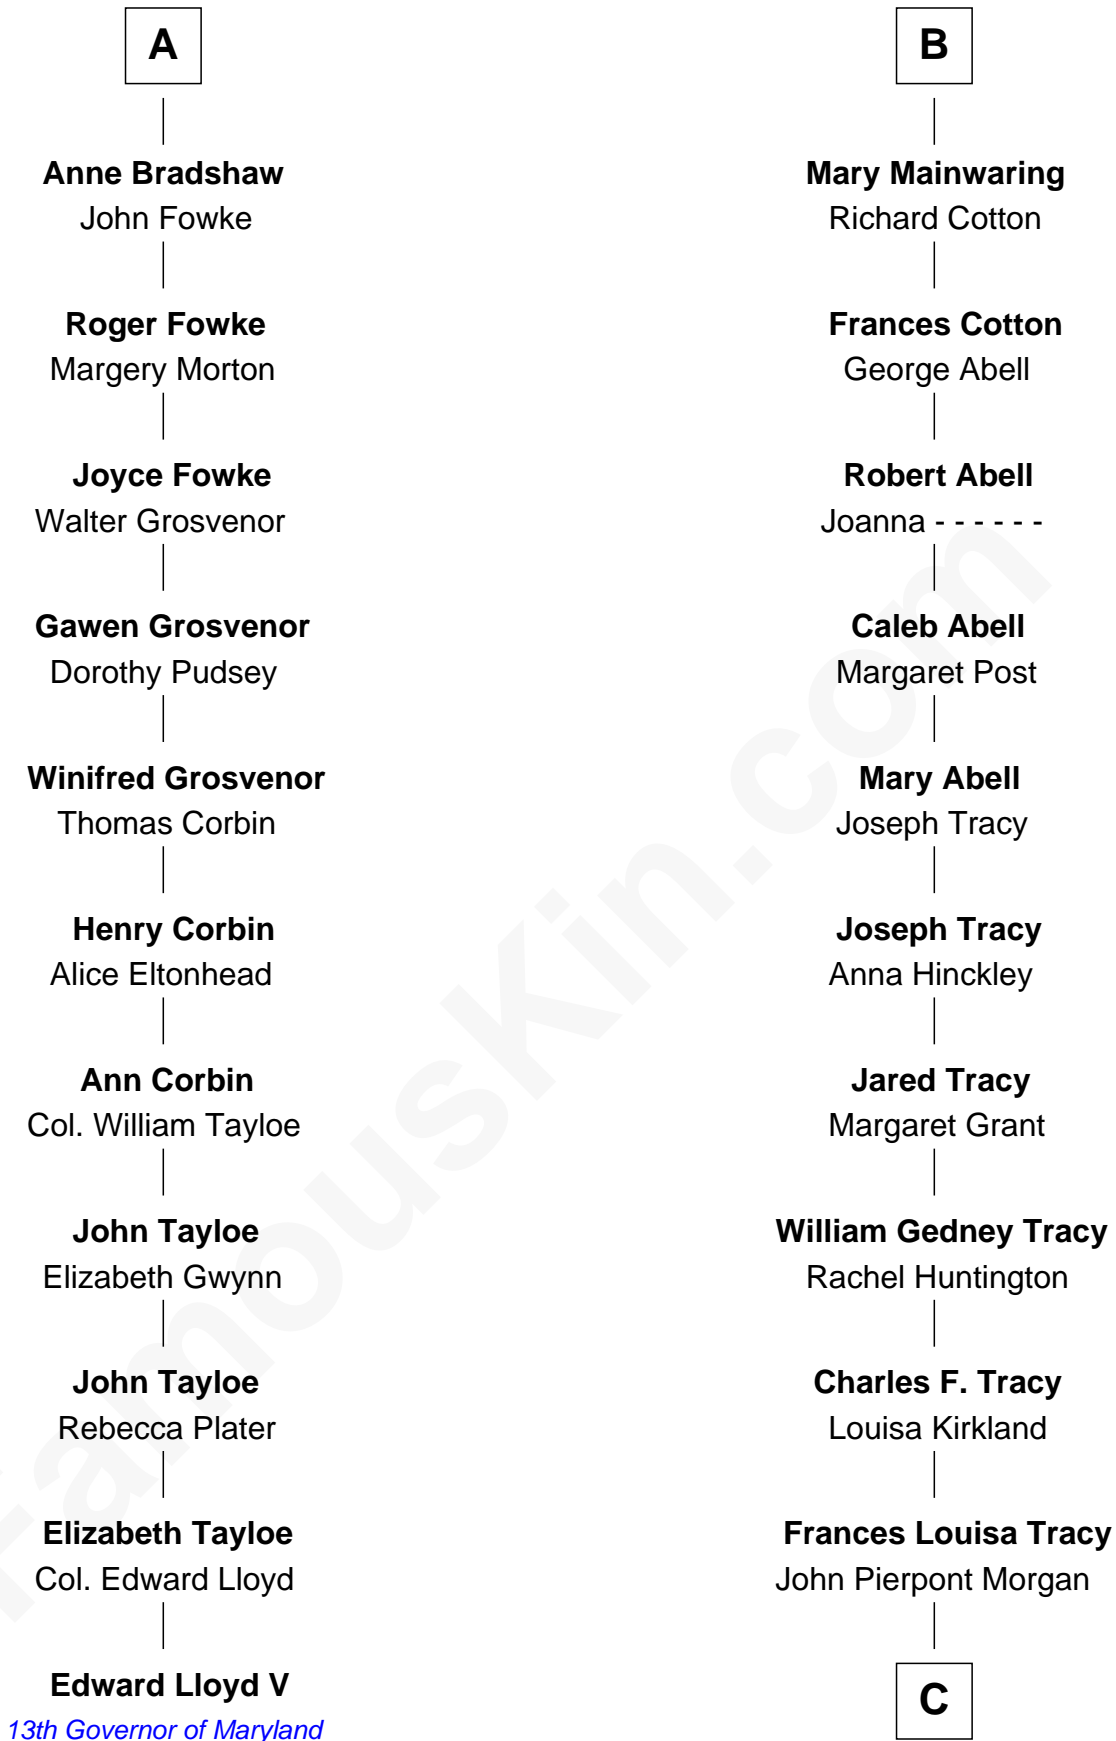

# FamousKin.com Relationship Chart of

**Edward Lloyd V**

*13th Governor of Maryland*

17th cousin 1 time removed of

**Henry Sturgis Morgan**

*Co-Founder of Morgan Stanley*

**John de Welles**

Maud de Roos

**Margery de Welles**

Stephen le Scrope

**Maude le Scrope**

Sir Baldwin Freville

**Joyce Freville**

Sir Roger Aston

**Sir Robert Aston**

Isabel Brereton

**John Aston**

Elizabeth Delves

**Margaret Aston**

John Kinnersley

**Isabel Kinnersley**

John Bradshaw

**A**

**Anne de Welles**

Sir Robert Corbet

**Dorothy Corbet**

Sir Richard Mainwaring

**Sir Arthur Mainwaring**

Margaret Mainwaring

**B**

C

John Pierpont Morgan