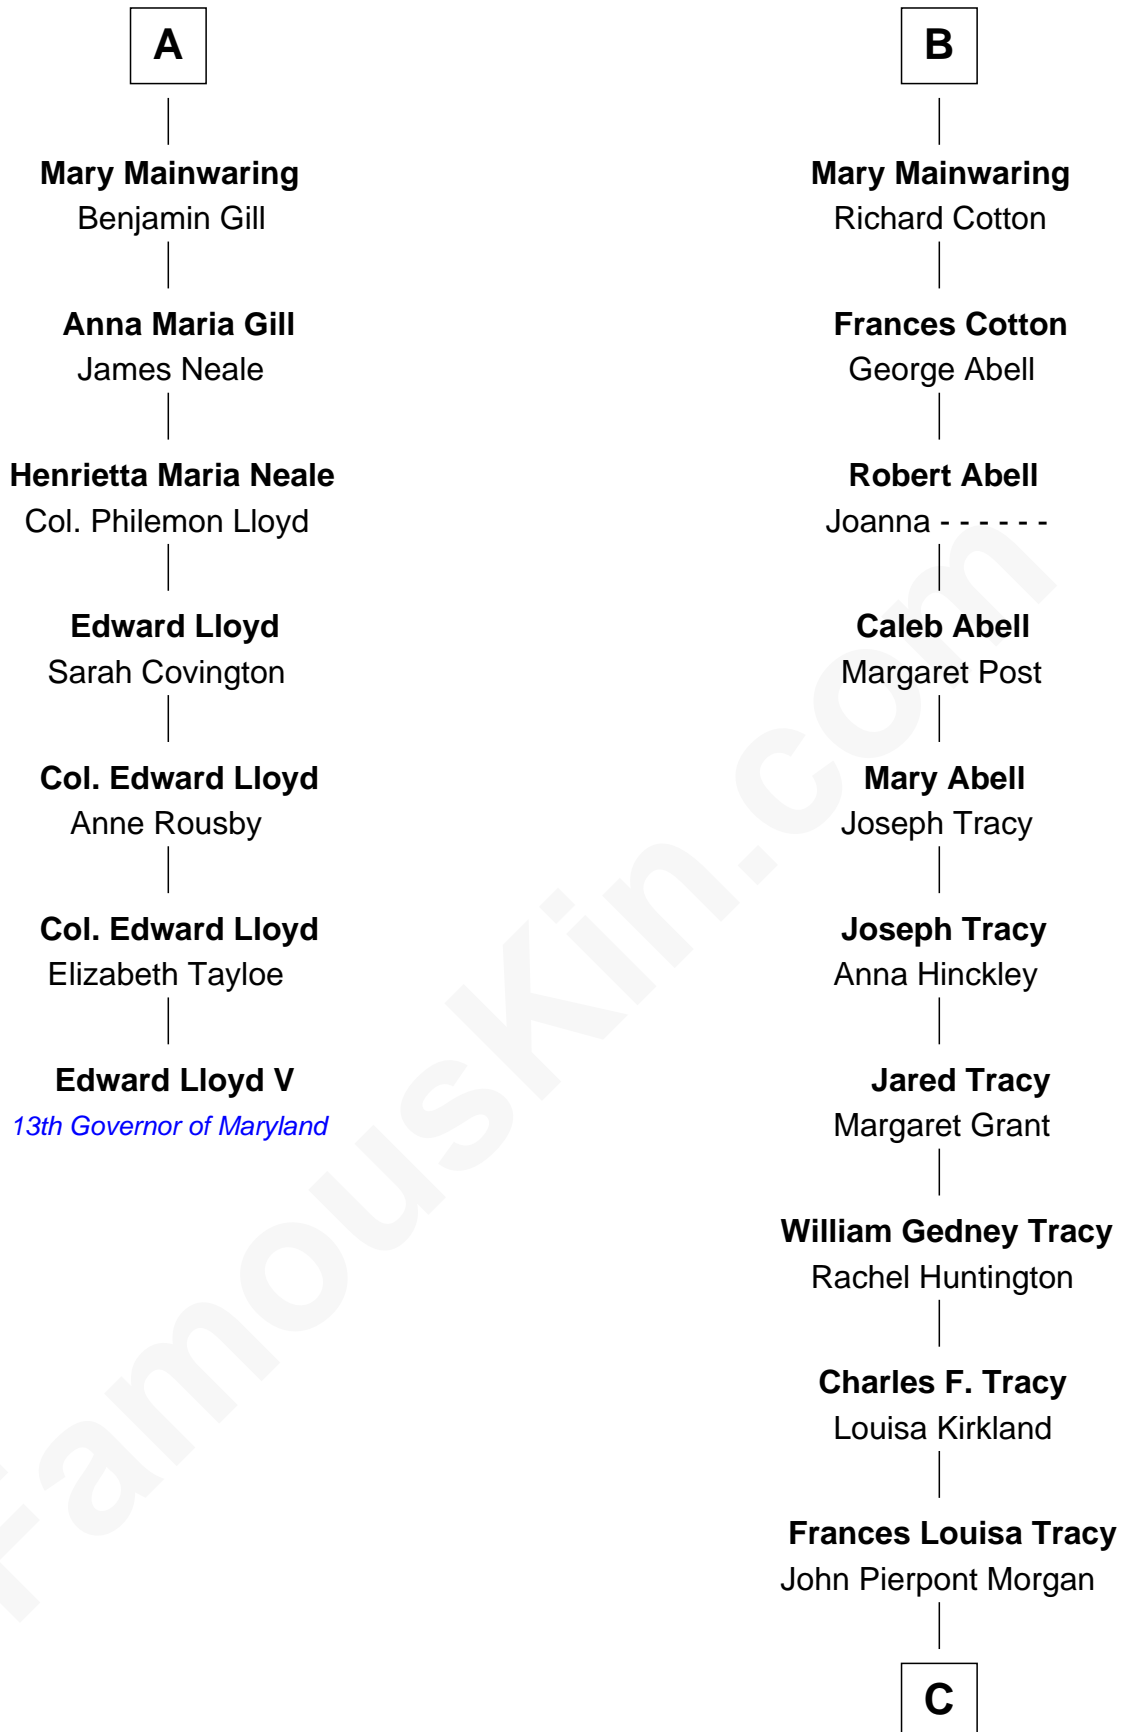

FamousKin.com Relationship Chart of

Edward Lloyd V

13th Governor of Maryland

13th cousin 5 times removed of

Henry Sturgis Morgan

Co-Founder of Morgan Stanley

Sir Richard Fitzalan

Elizabeth de Bohun

Thomas Torbock

Elizabeth Moore

William Torbock

Catherine Gerard

Margaret Torbock

Oliver Mainwaring

A

Joan Fitzalan

Sir William Beauchamp

Joan Beauchamp

James Butler

Elizabeth Butler

John Talbot

Ann Talbot

Sir Henry Vernon

Elizabeth Vernon

Sir Robert Corbet

Dorothy Corbet

Sir Richard Mainwaring

Sir Arthur Mainwaring

Margaret Mainwaring

B

C

John Pierpont Morgan