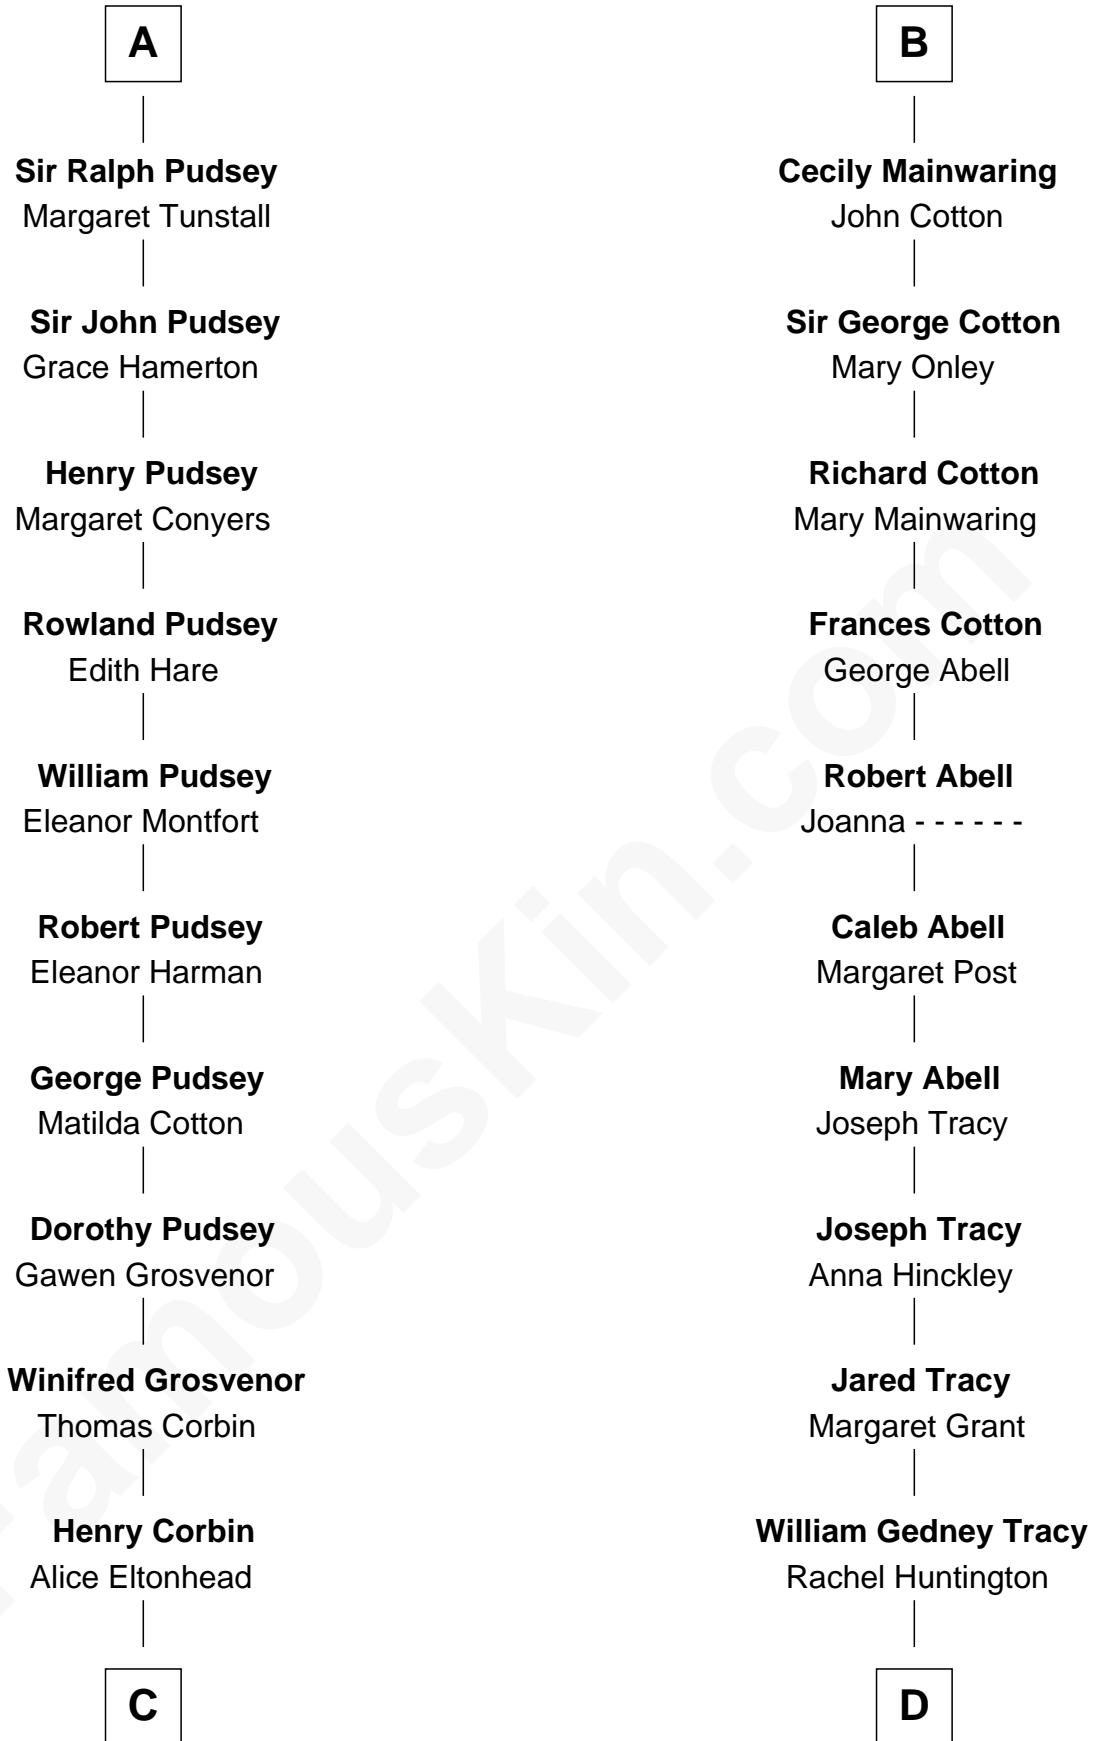

# FamousKin.com Relationship Chart of

**Edward Lloyd V**

*13th Governor of Maryland*

19th cousin 2 times removed of

**J.P. Morgan, Jr.**

*American Banker and Philanthropist*

**C**

**Ann Corbin**  
Col. William Tayloe

**John Tayloe**  
Elizabeth Gwynn

**John Tayloe**  
Rebecca Plater

**Elizabeth Tayloe**  
Col. Edward Lloyd

**Edward Lloyd V**  
*13th Governor of Maryland*

**D**

**Charles F. Tracy**  
Louisa Kirkland

**Frances Louisa Tracy**  
John Pierpont Morgan