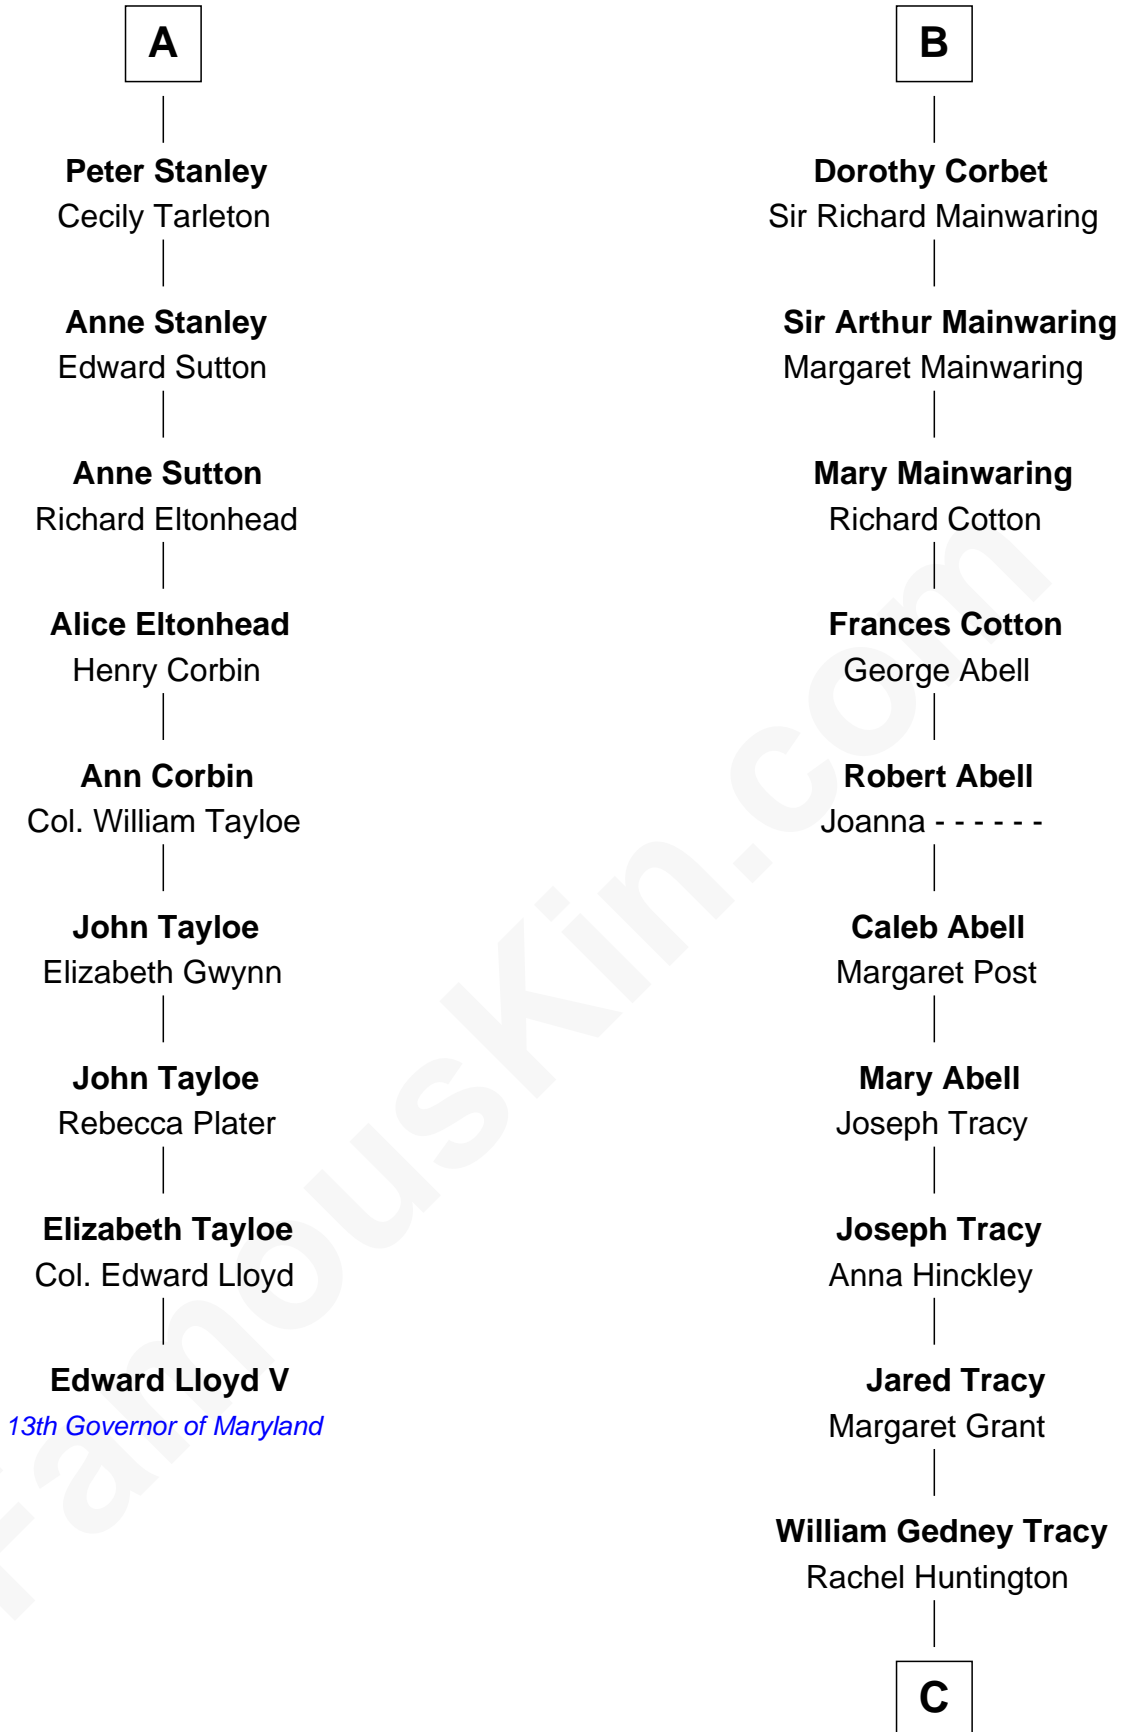

## Relationship Chart of

**Edward Lloyd V**

*13th Governor of Maryland*

**15th cousin 4 times removed of**

**J.P. Morgan, Jr.**

*American Banker and Philanthropist*

**Ralph de Stafford**

*with wife*  
*Katherine de Hastang*

Margaret Despencer

**Maud de Swinnerton**

Sir John Savage

**Sir Edmund Ferrers**

Ellen Roche

**Mary Savage**

William Stanley

**Sir William Ferrers**

Elizabeth Belknap

**William Stanley**

Alice Hoghton

**Anne Ferrers**

Sir Walter Devereux

**Sir William Stanley**

Agnes Grosvenor

**Elizabeth Devereux**

Sir Richard Corbet

**Sir William Stanley**

Anne Harington

**Sir Robert Corbet**

Elizabeth Vernon

**A**

**B**

**C**