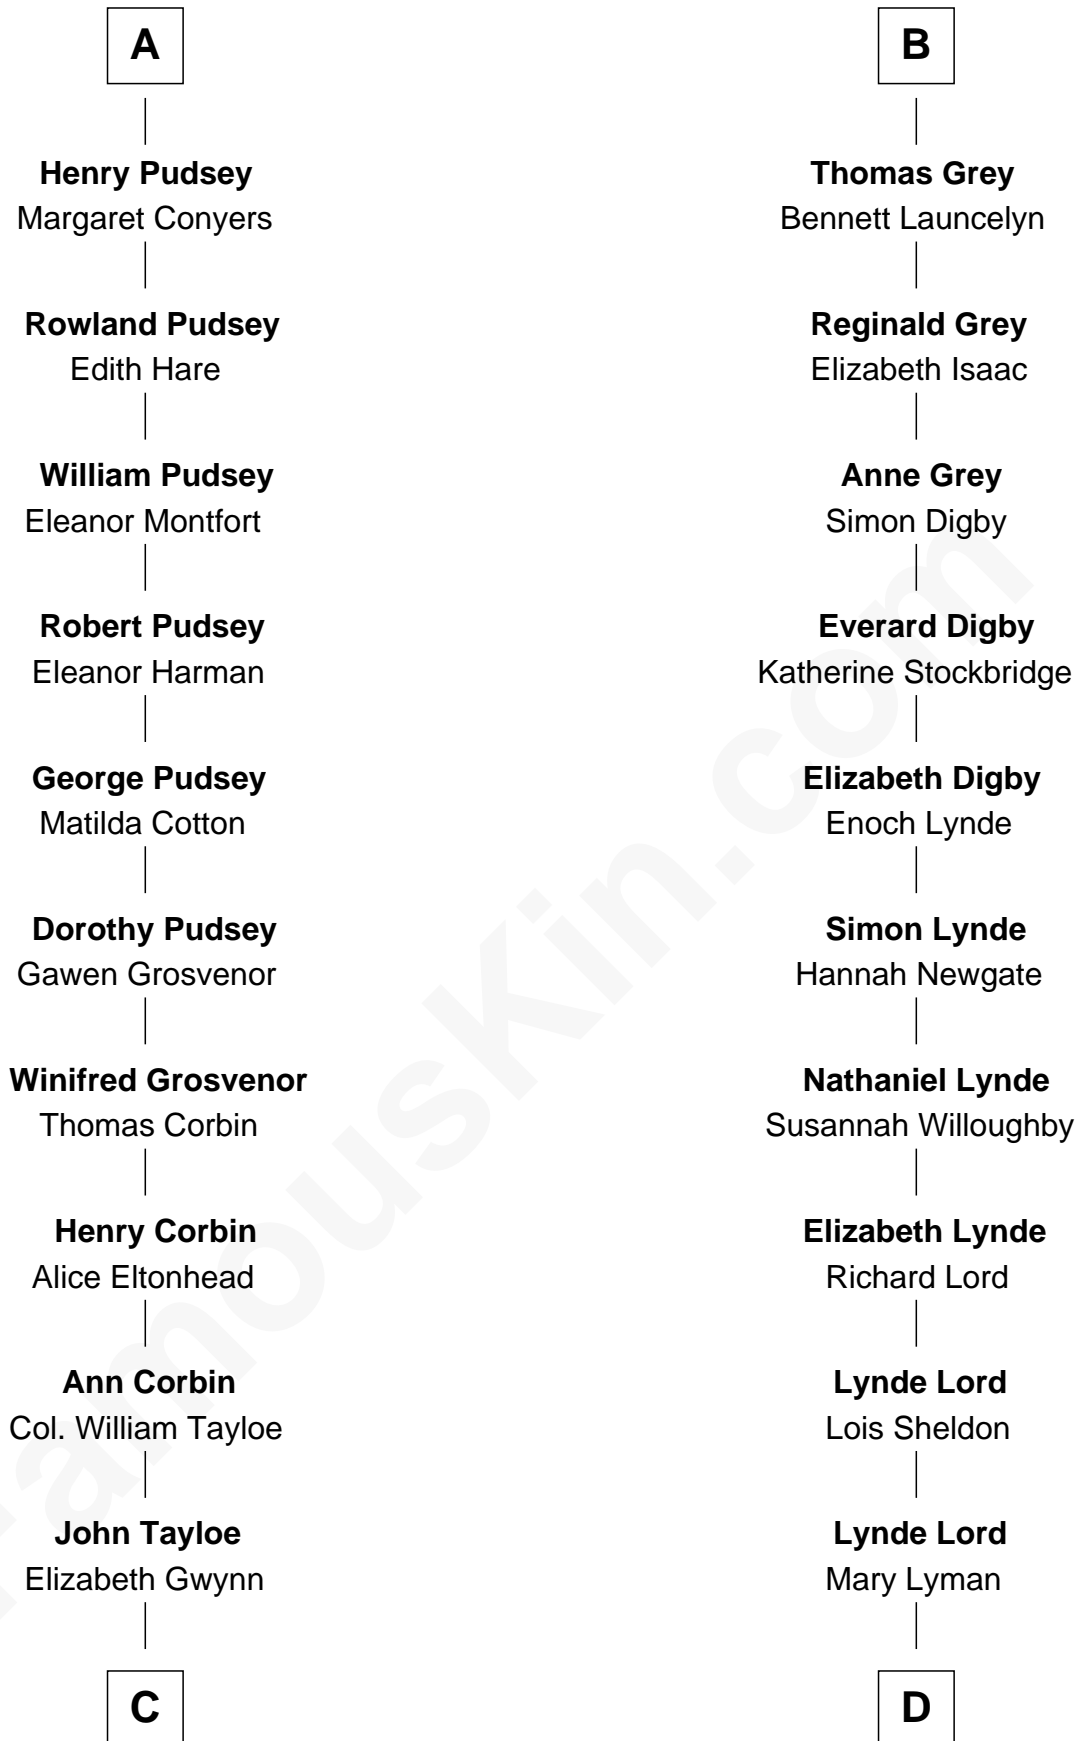

# FamousKin.com Relationship Chart of

**Edward Lloyd V**

*13th Governor of Maryland*

19th cousin 1 time removed of

**J.P. Morgan, Jr.**

*American Banker and Philanthropist*

**William de Odingsells**

Ela FitzWalter

Sir Roger de Herdeburgh

**Ela Herdeburgh**

Sir William de Boteler

**Ankaret le Boteler**

John le Strange

**Eleanor le Strange**

Sir Reynold de Grey

**Sir Reynold Grey**

Joan Astley

**John Grey**

Elizabeth - - - - -

**Reginald Grey**

Beatrice - - - - -

**B**

**C**

**John Tayloe**  
Rebecca Plater

**Elizabeth Tayloe**  
Col. Edward Lloyd

**Edward Lloyd V**  
*13th Governor of Maryland*

**D**

**Mary Sheldon Lord**  
John Pierpont

**Juliet Pierpont**  
Junius Spencer Morgan

**John Pierpont Morgan**  
Frances Louisa Tracy