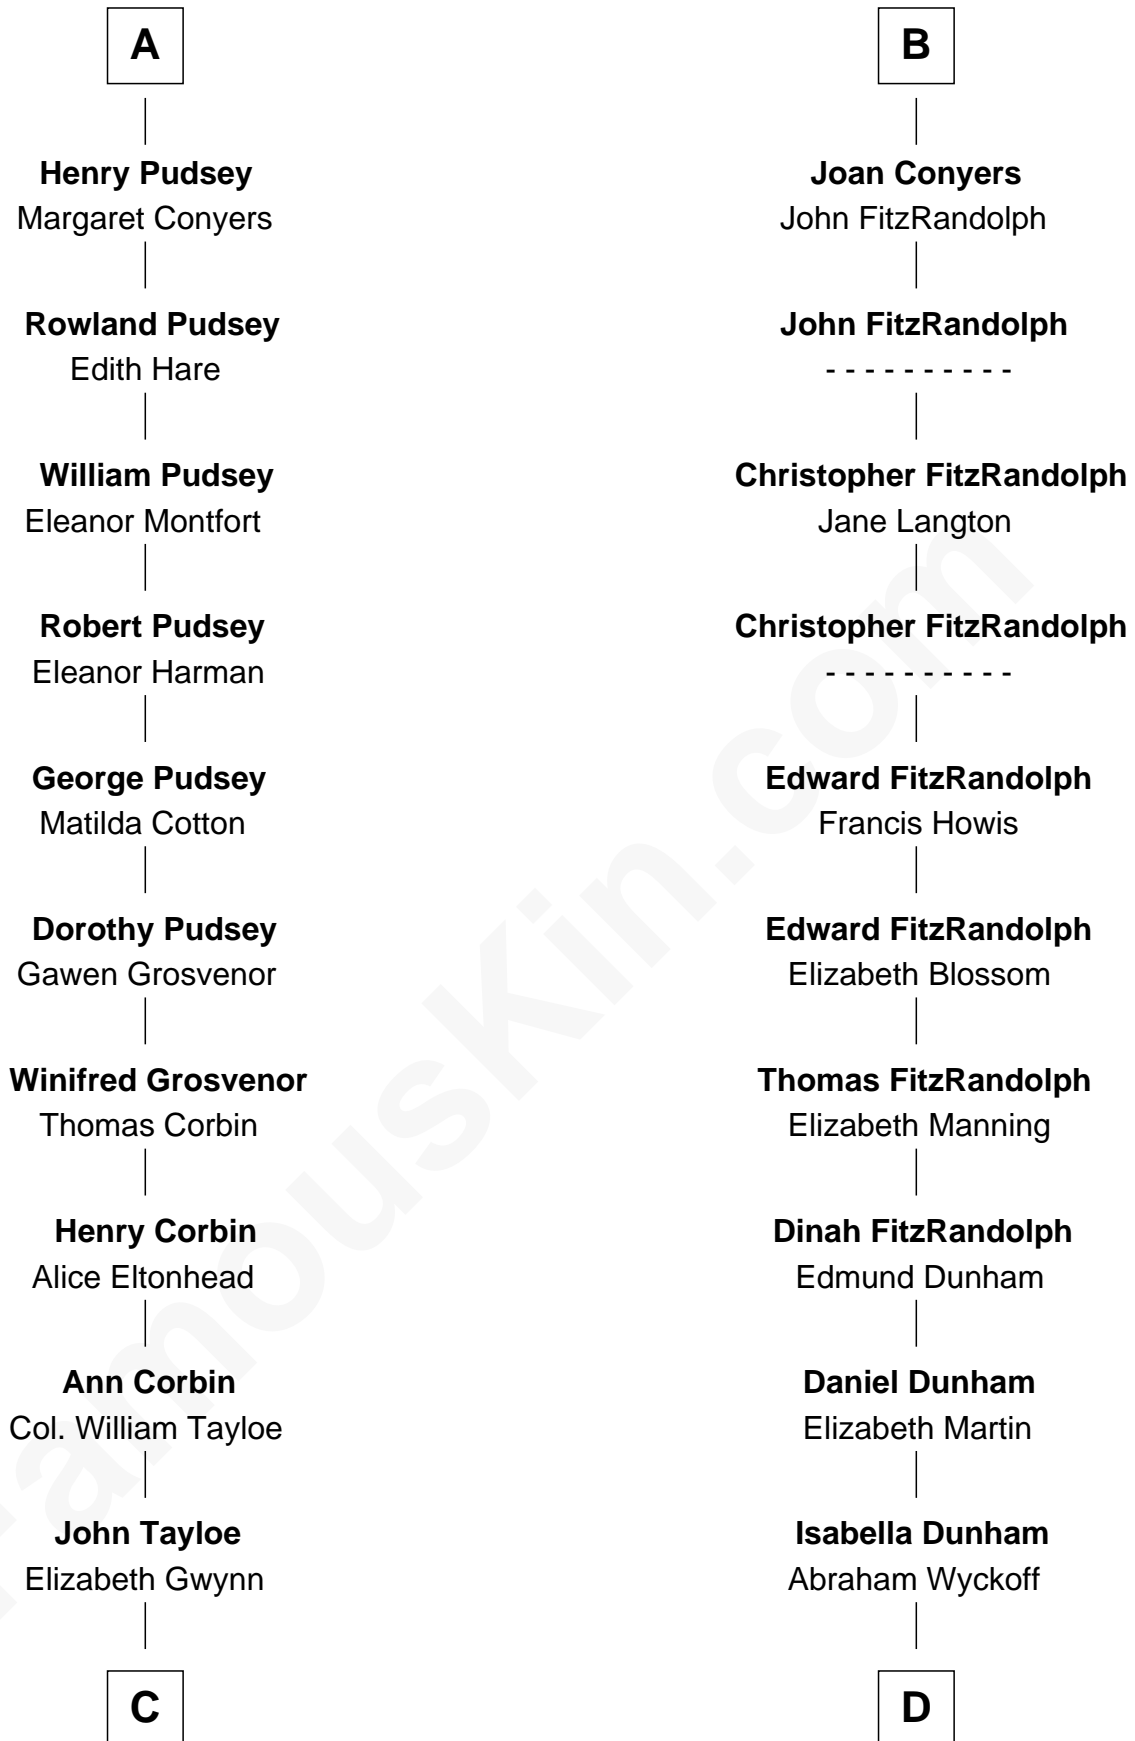

# FamousKin.com Relationship Chart of

**Edward Lloyd V**

*13th Governor of Maryland*

19th cousin 1 time removed of

**Georgia O'Keeffe**

*American Artist*

**Sir William de Ros**

Eustache Fitz Ralph

**C**

**John Tayloe**  
Rebecca Plater

**Elizabeth Tayloe**  
Col. Edward Lloyd

**Edward Lloyd V**  
*13th Governor of Maryland*

**D**

**Charles Wyckoff**  
Alletta Maria Field

**Isabella Wyckoff**  
George Victor Totto

**Ida Ten Eyck Totto**  
Francis Calyxtus O'Keeffe

**Georgia O'Keeffe**  
*American Artist*