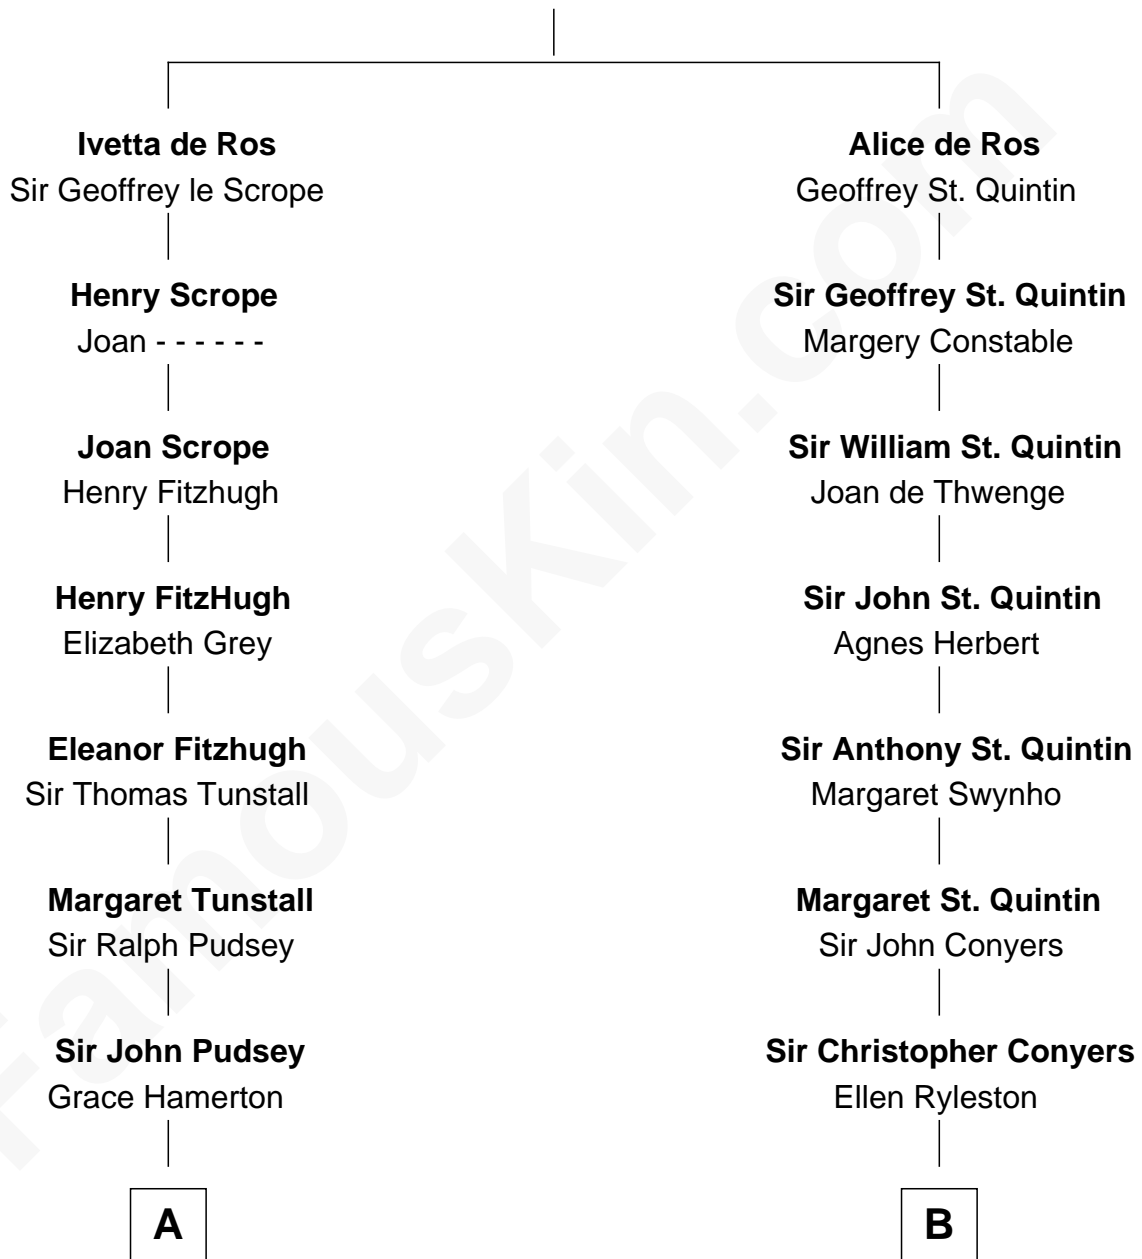

# FamousKin.com Relationship Chart of

**Edward Lloyd V**

*13th Governor of Maryland*

19th cousin 1 time removed of

**Georgia O'Keeffe**

*American Artist*

**Sir William de Ros**

Eustache Fitz Ralph

**C**

**John Tayloe**  
Rebecca Plater

**Elizabeth Tayloe**  
Col. Edward Lloyd

**Edward Lloyd V**  
*13th Governor of Maryland*

**D**

**Charles Wyckoff**  
Alletta Maria Field

**Isabella Wyckoff**  
George Victor Totto

**Ida Ten Eyck Totto**  
Francis Calyxtus O'Keeffe

**Georgia O'Keeffe**  
*American Artist*