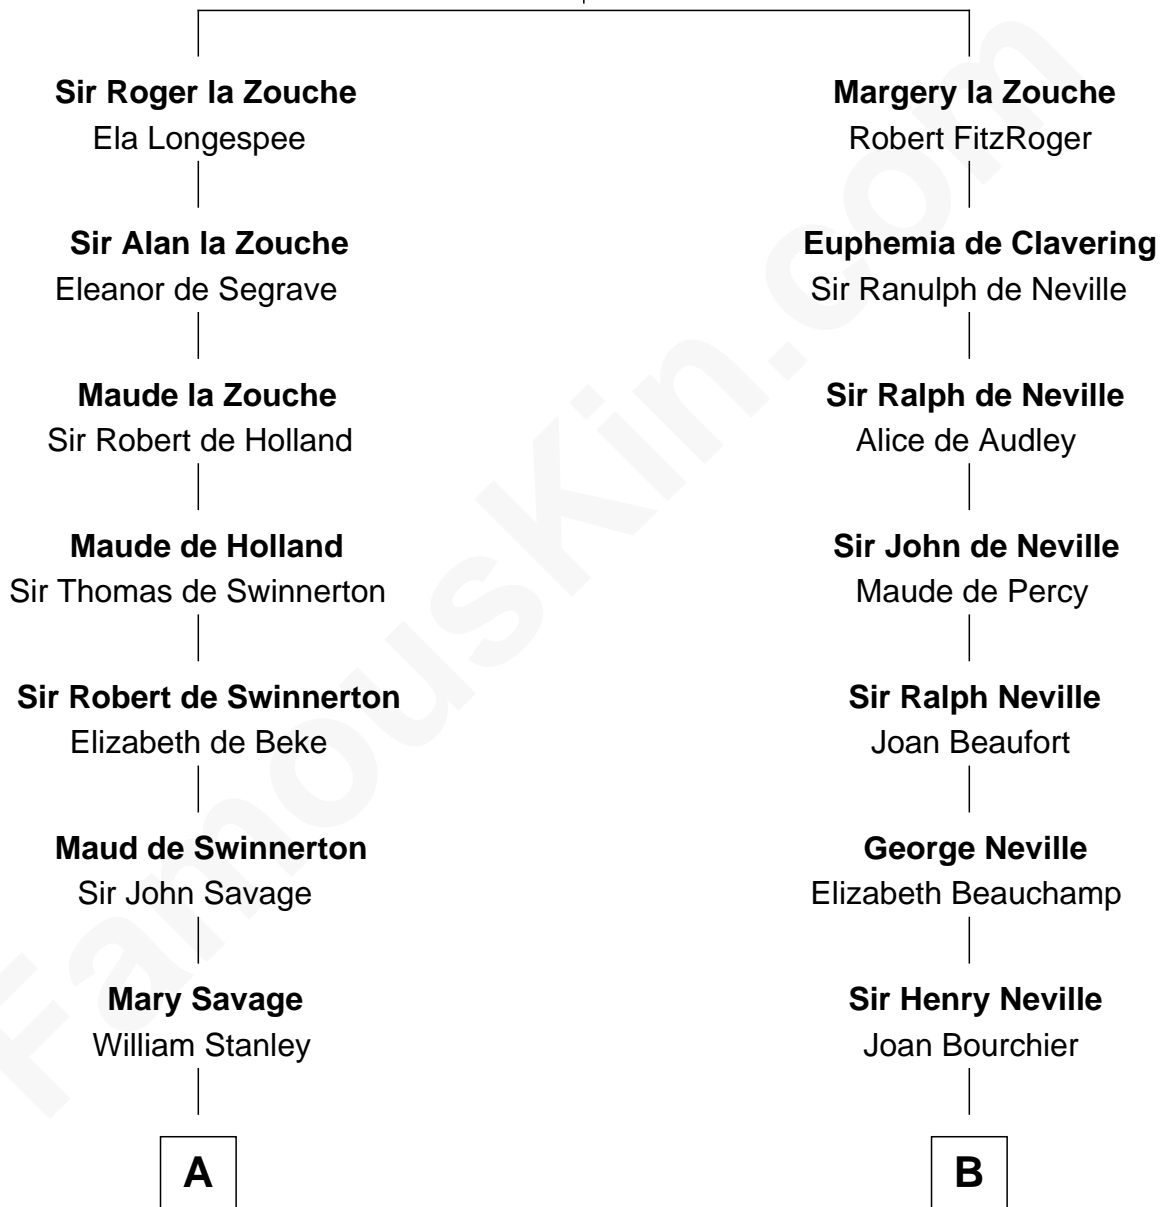

FamousKin.com Relationship Chart of

Edward Lloyd V

13th Governor of Maryland

18th cousin of

Zachary Taylor

12th U.S. President

Alan la Zouche

Ellen de Quincy

C

Elizabeth Tayloe
Col. Edward Lloyd

Edward Lloyd V
13th Governor of Maryland

D

Sarah Dabney Strother
Col. Richard Taylor

Zachary Taylor
12th U.S. President

FamousKin.com