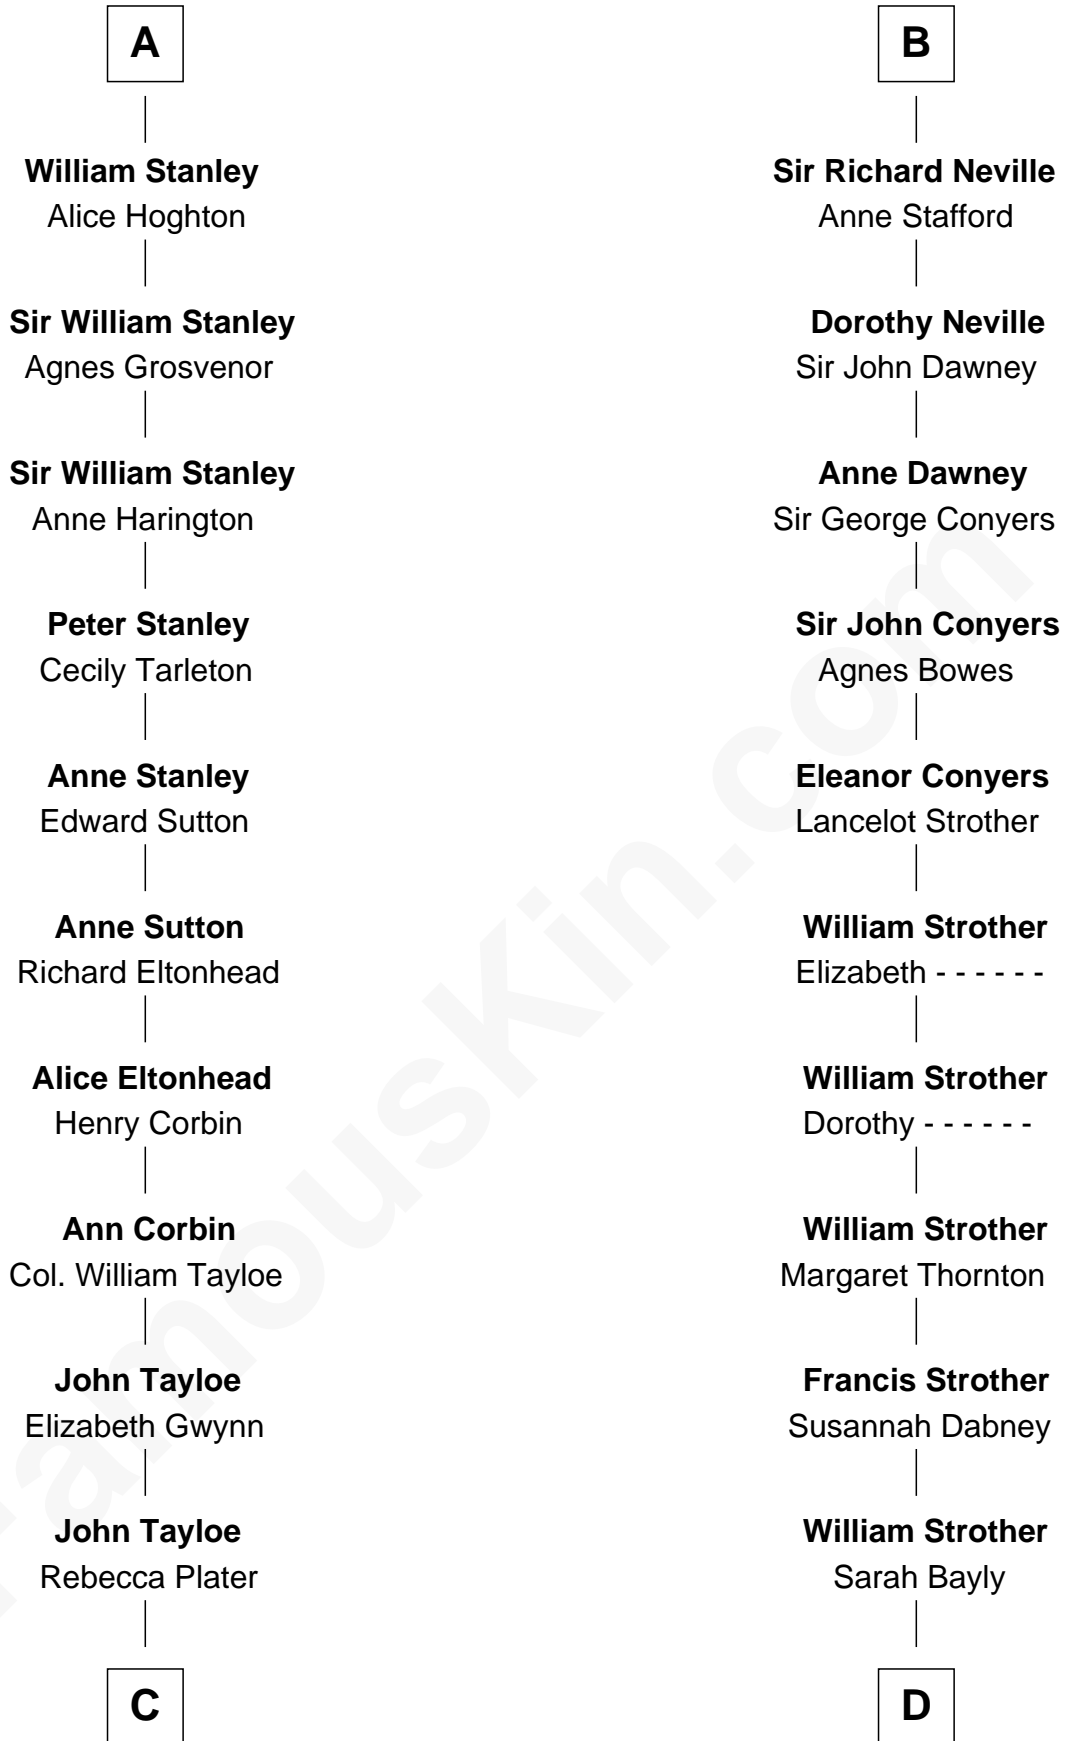

FamousKin.com Relationship Chart of

Edward Lloyd V

13th Governor of Maryland

18th cousin of

Zachary Taylor

12th U.S. President

Alan la Zouche

Ellen de Quincy

C

Elizabeth Tayloe
Col. Edward Lloyd

Edward Lloyd V
13th Governor of Maryland

D

Sarah Dabney Strother
Col. Richard Taylor

Zachary Taylor
12th U.S. President

FamousKin.com