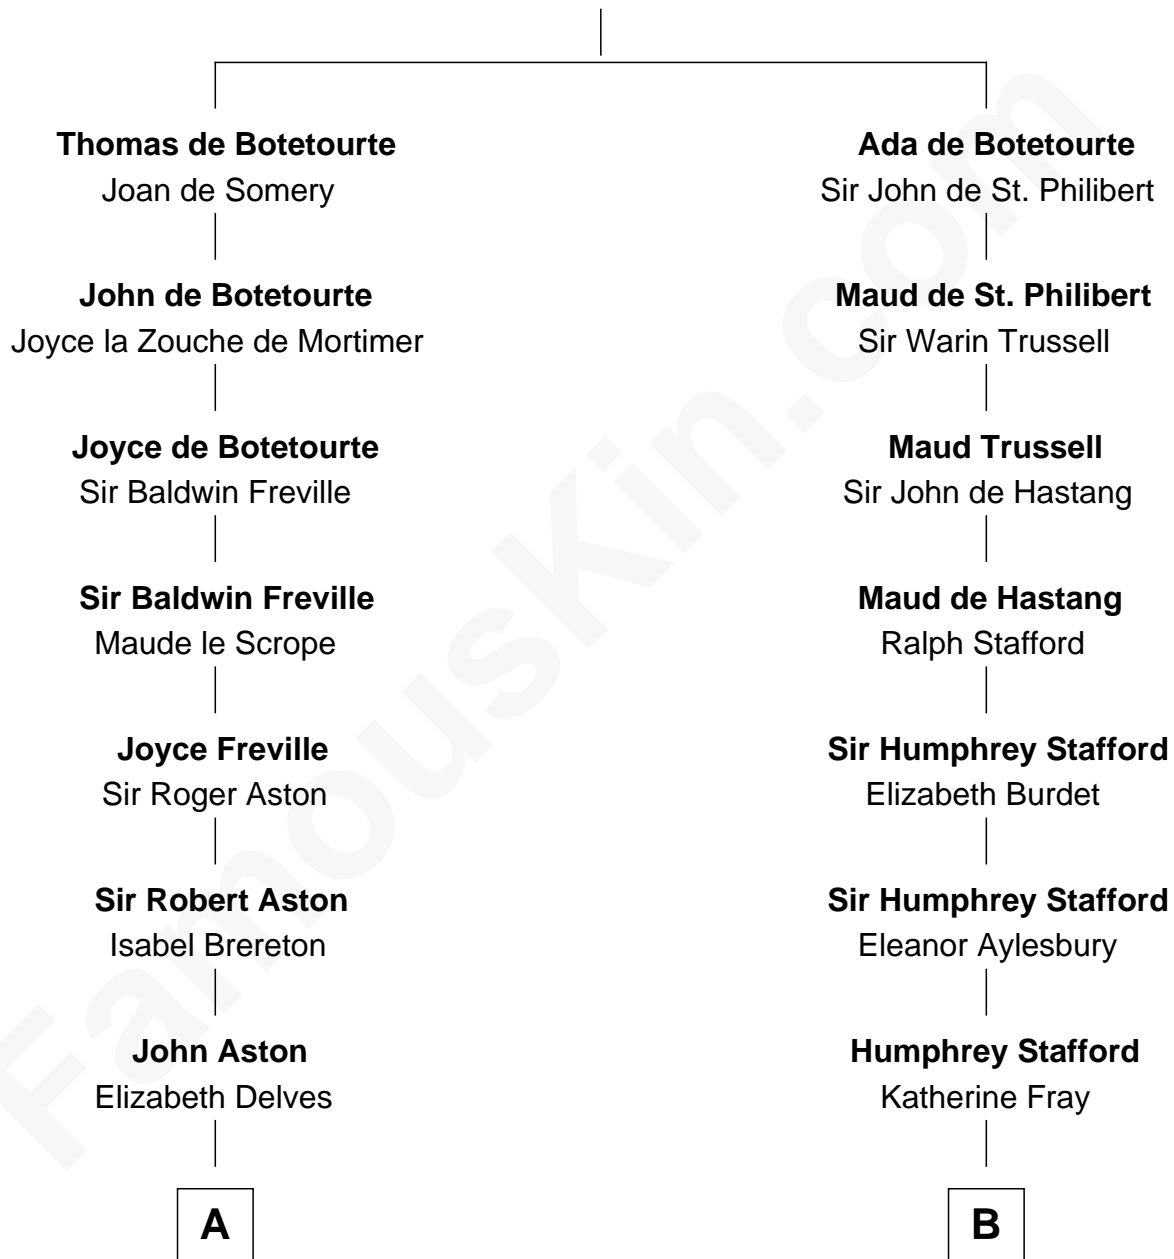

FamousKin.com Relationship Chart of

Edward Lloyd V

13th Governor of Maryland

18th cousin 1 time removed of

Zachary Taylor

12th U.S. President

John de Botetourte

Maud FitzThomas

C

John Tayloe
Rebecca Plater

Elizabeth Tayloe
Col. Edward Lloyd

Edward Lloyd V
13th Governor of Maryland

D

Sarah Dabney Strother
Col. Richard Taylor

Zachary Taylor
12th U.S. President

FamousKin.com