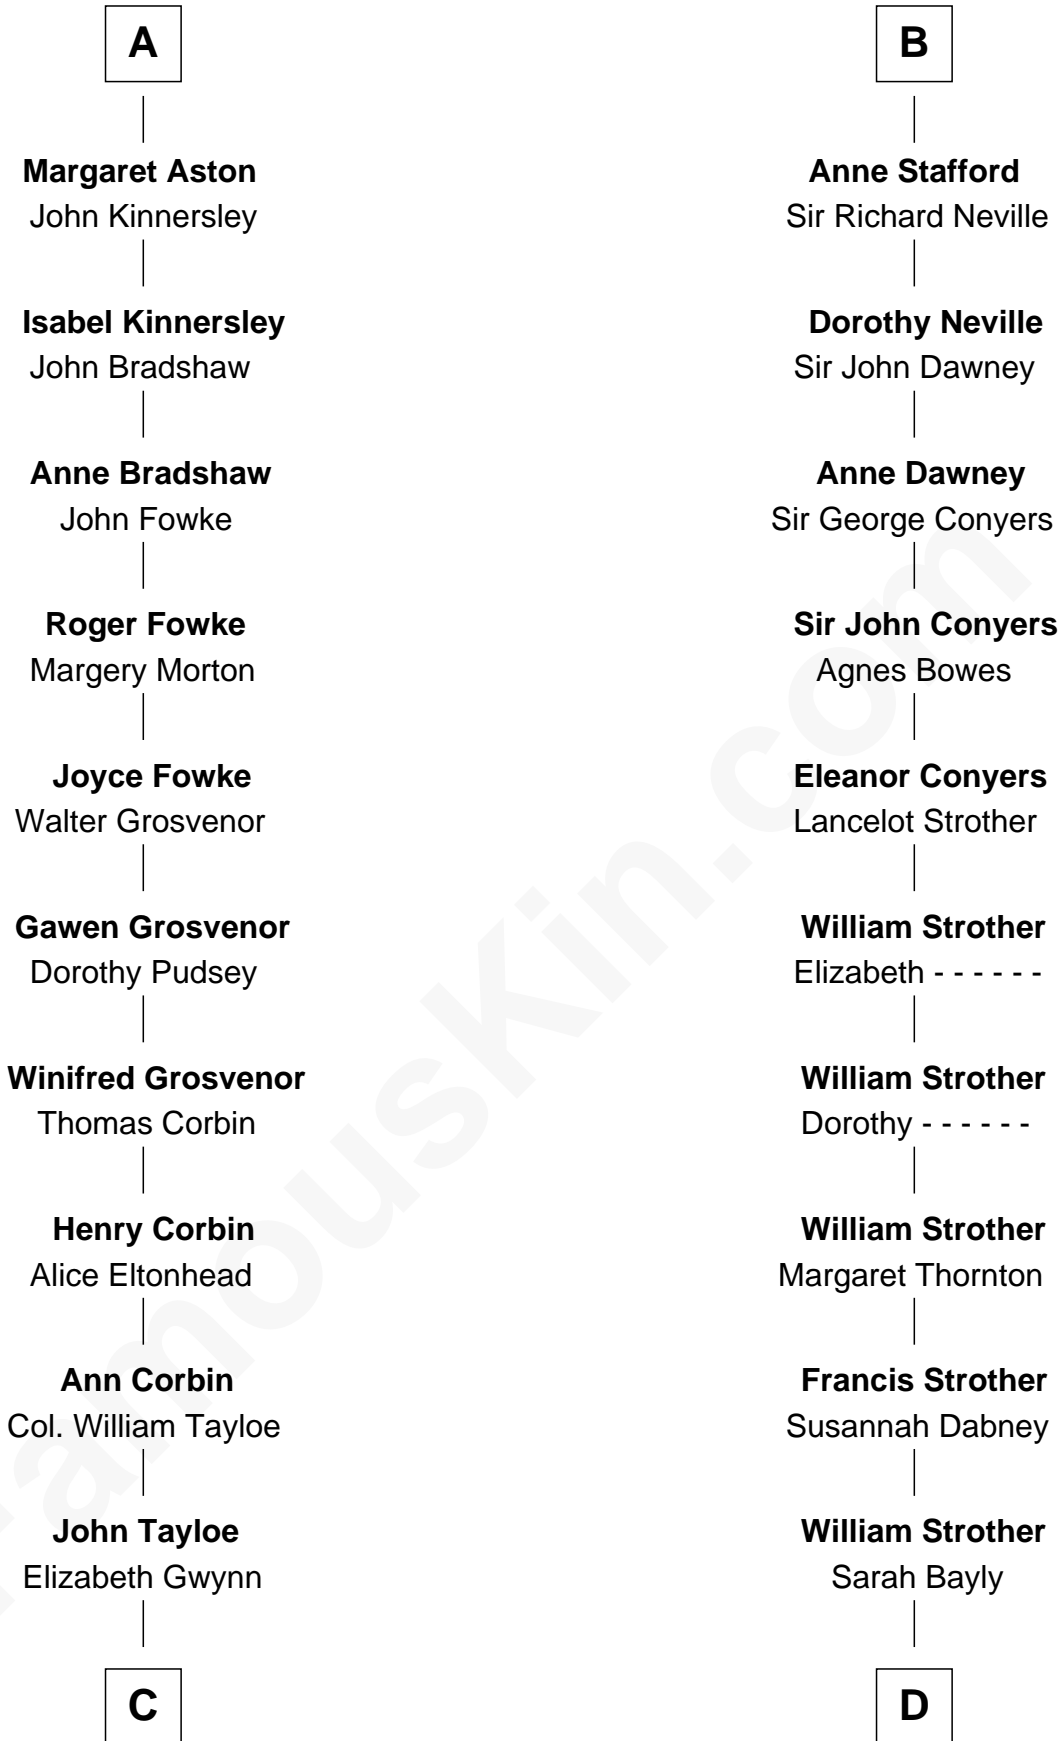

FamousKin.com Relationship Chart of

Edward Lloyd V

13th Governor of Maryland

18th cousin 1 time removed of

Zachary Taylor

12th U.S. President

John de Botetourte

Maud FitzThomas

C

John Tayloe
Rebecca Plater

Elizabeth Tayloe
Col. Edward Lloyd

Edward Lloyd V
13th Governor of Maryland

D

Sarah Dabney Strother
Col. Richard Taylor

Zachary Taylor
12th U.S. President

FamousKin.com