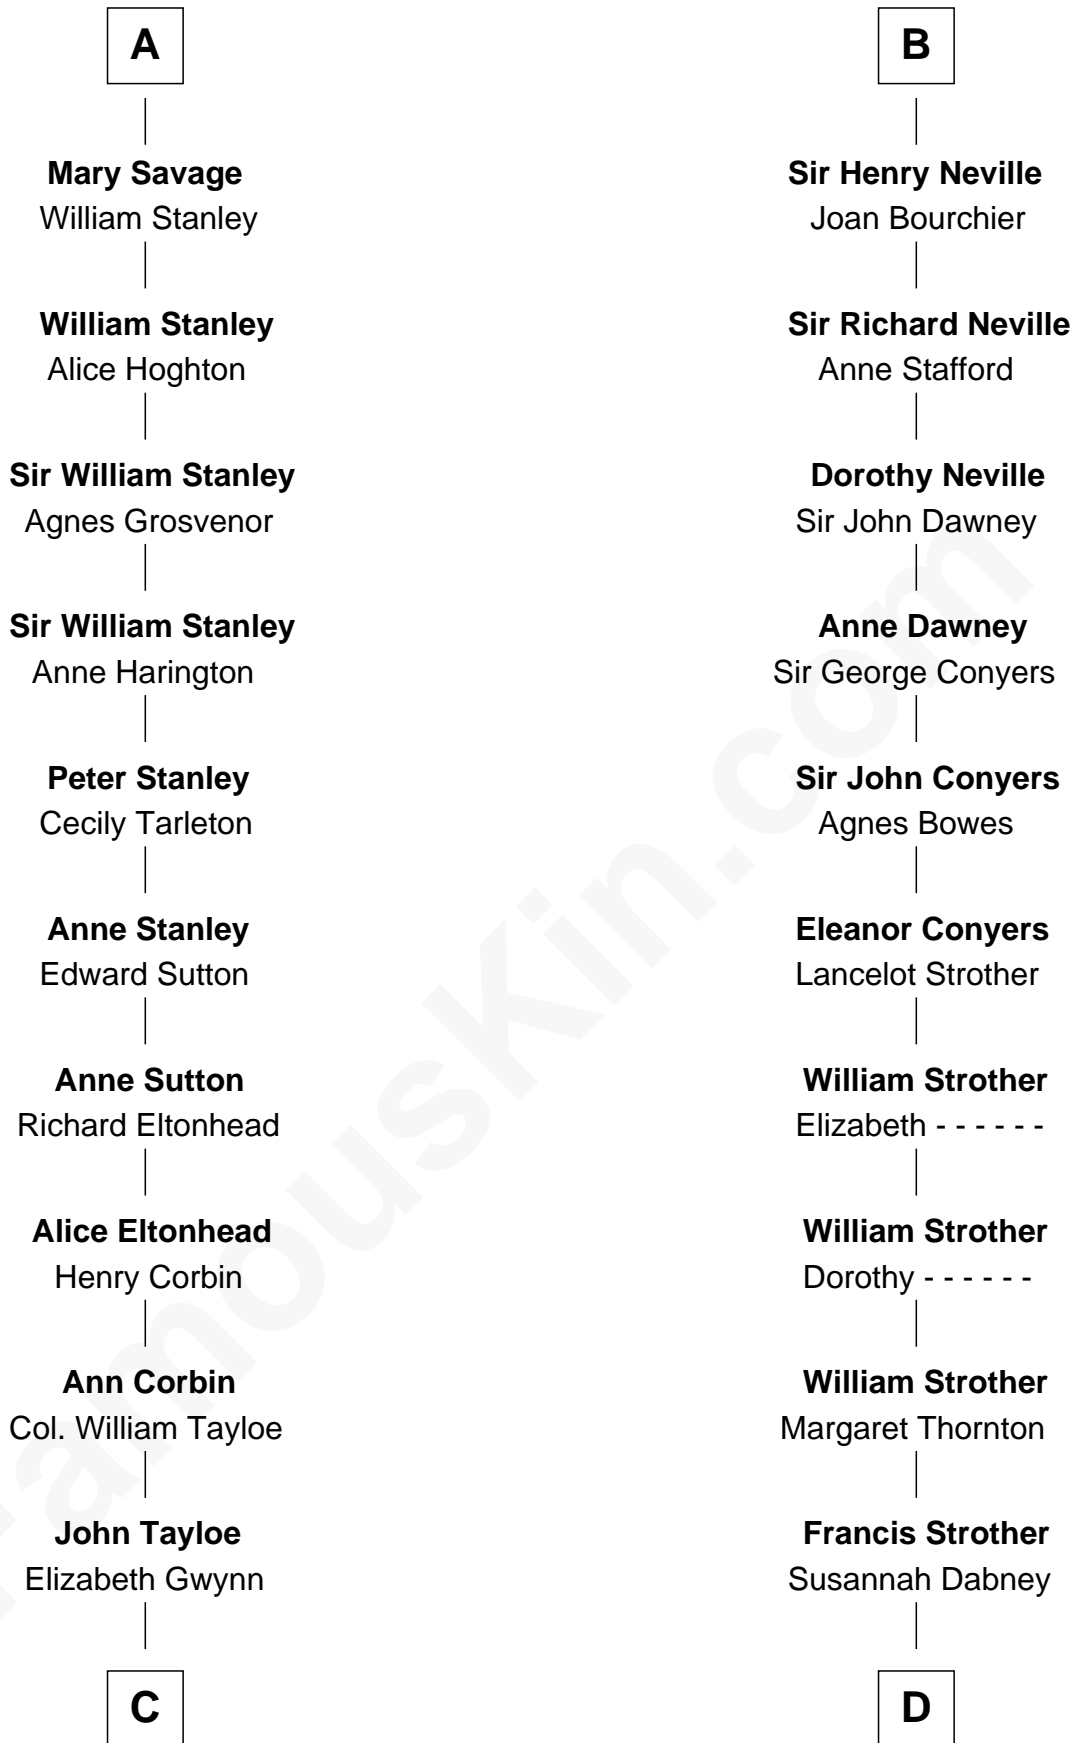

FamousKin.com Relationship Chart of

Edward Lloyd V

13th Governor of Maryland

19th cousin of

Zachary Taylor

12th U.S. President

Sir William Longespee

Ela of Salisbury

Maud de Swinnerton
Sir John Savage

A

William Longespee
Idoine de Camville

Ela Longespee
Sir James de Audley

Sir Hugh I de Audley
Iseult de Mortimer

Alice de Audley
Sir Ralph de Neville

Sir John de Neville
Maude de Percy

Sir Ralph Neville
Joan Beaufort

George Neville
Elizabeth Beauchamp

B

C

John Tayloe
Rebecca Plater

Elizabeth Tayloe
Col. Edward Lloyd

Edward Lloyd V
13th Governor of Maryland

D

William Strother
Sarah Bayly

Sarah Dabney Strother
Col. Richard Taylor

Zachary Taylor
12th U.S. President

FamousKin.com