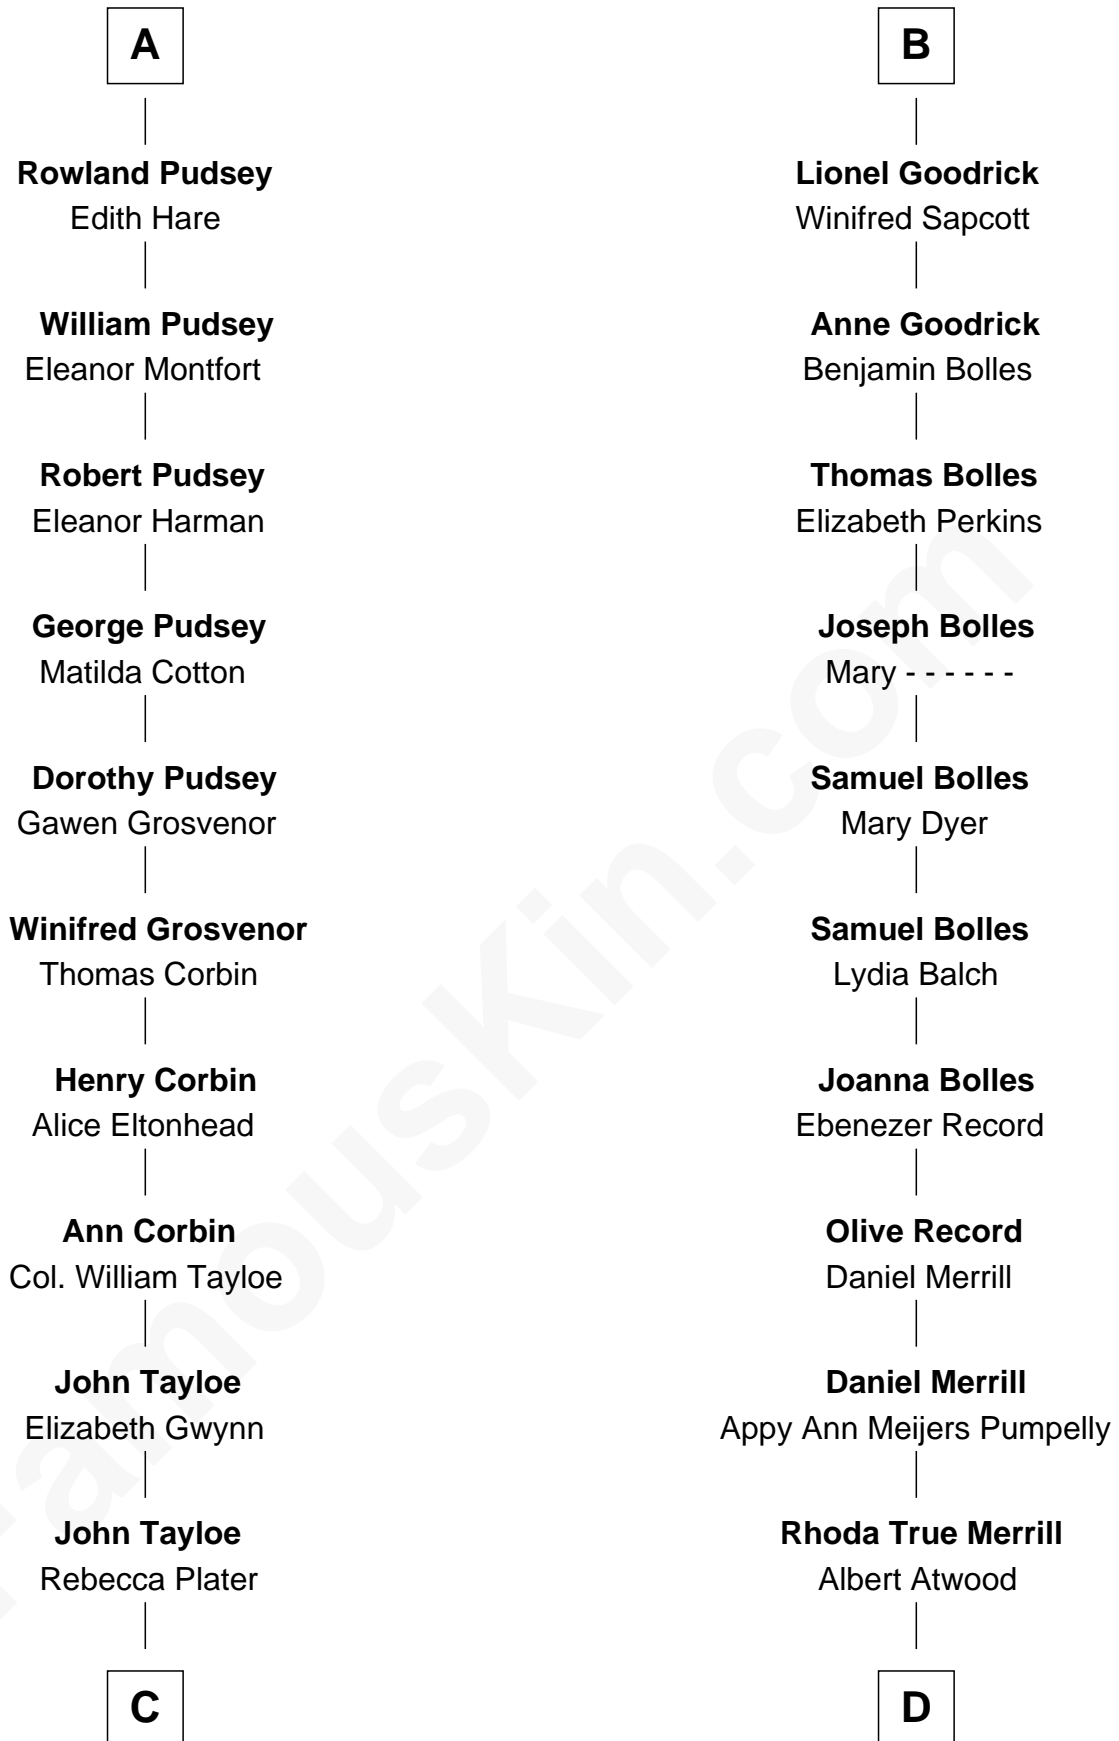

FamousKin.com Relationship Chart of

Edward Lloyd V

13th Governor of Maryland

18th cousin 3 times removed of

Dave Cowens

NBA Hall of Famer

Sir Geoffrey le Scrope

Ivetta de Ros

C

Elizabeth Tayloe
Col. Edward Lloyd

Edward Lloyd V
13th Governor of Maryland

D

Thomas Albert Atwood
Priscilla Ann Kelly

Charles Albert Atwood
Mina Sylvia Cundiff

Stanley True Atwood
Dorothy Ann Ulrich

Ruth Ellen Atwood
John Joseph Cowens