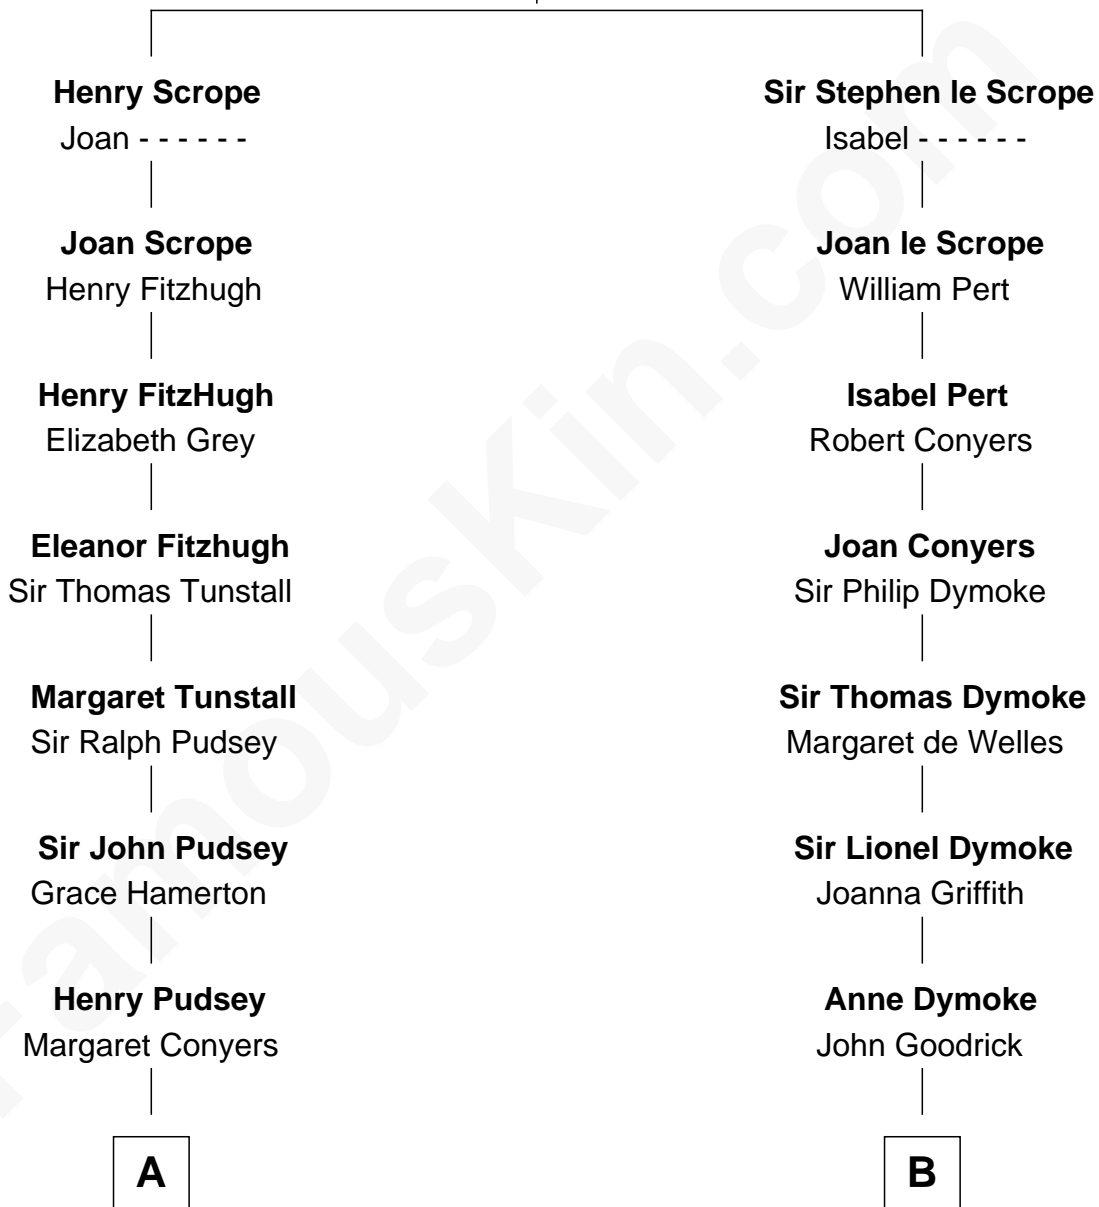

FamousKin.com Relationship Chart of

Edward Lloyd V

13th Governor of Maryland

18th cousin 3 times removed of

Dave Cowens

NBA Hall of Famer

Sir Geoffrey le Scrope

Ivetta de Ros

C

Elizabeth Tayloe
Col. Edward Lloyd

Edward Lloyd V
13th Governor of Maryland

D

Thomas Albert Atwood
Priscilla Ann Kelly

Charles Albert Atwood
Mina Sylvia Cundiff

Stanley True Atwood
Dorothy Ann Ulrich

Ruth Ellen Atwood
John Joseph Cowens