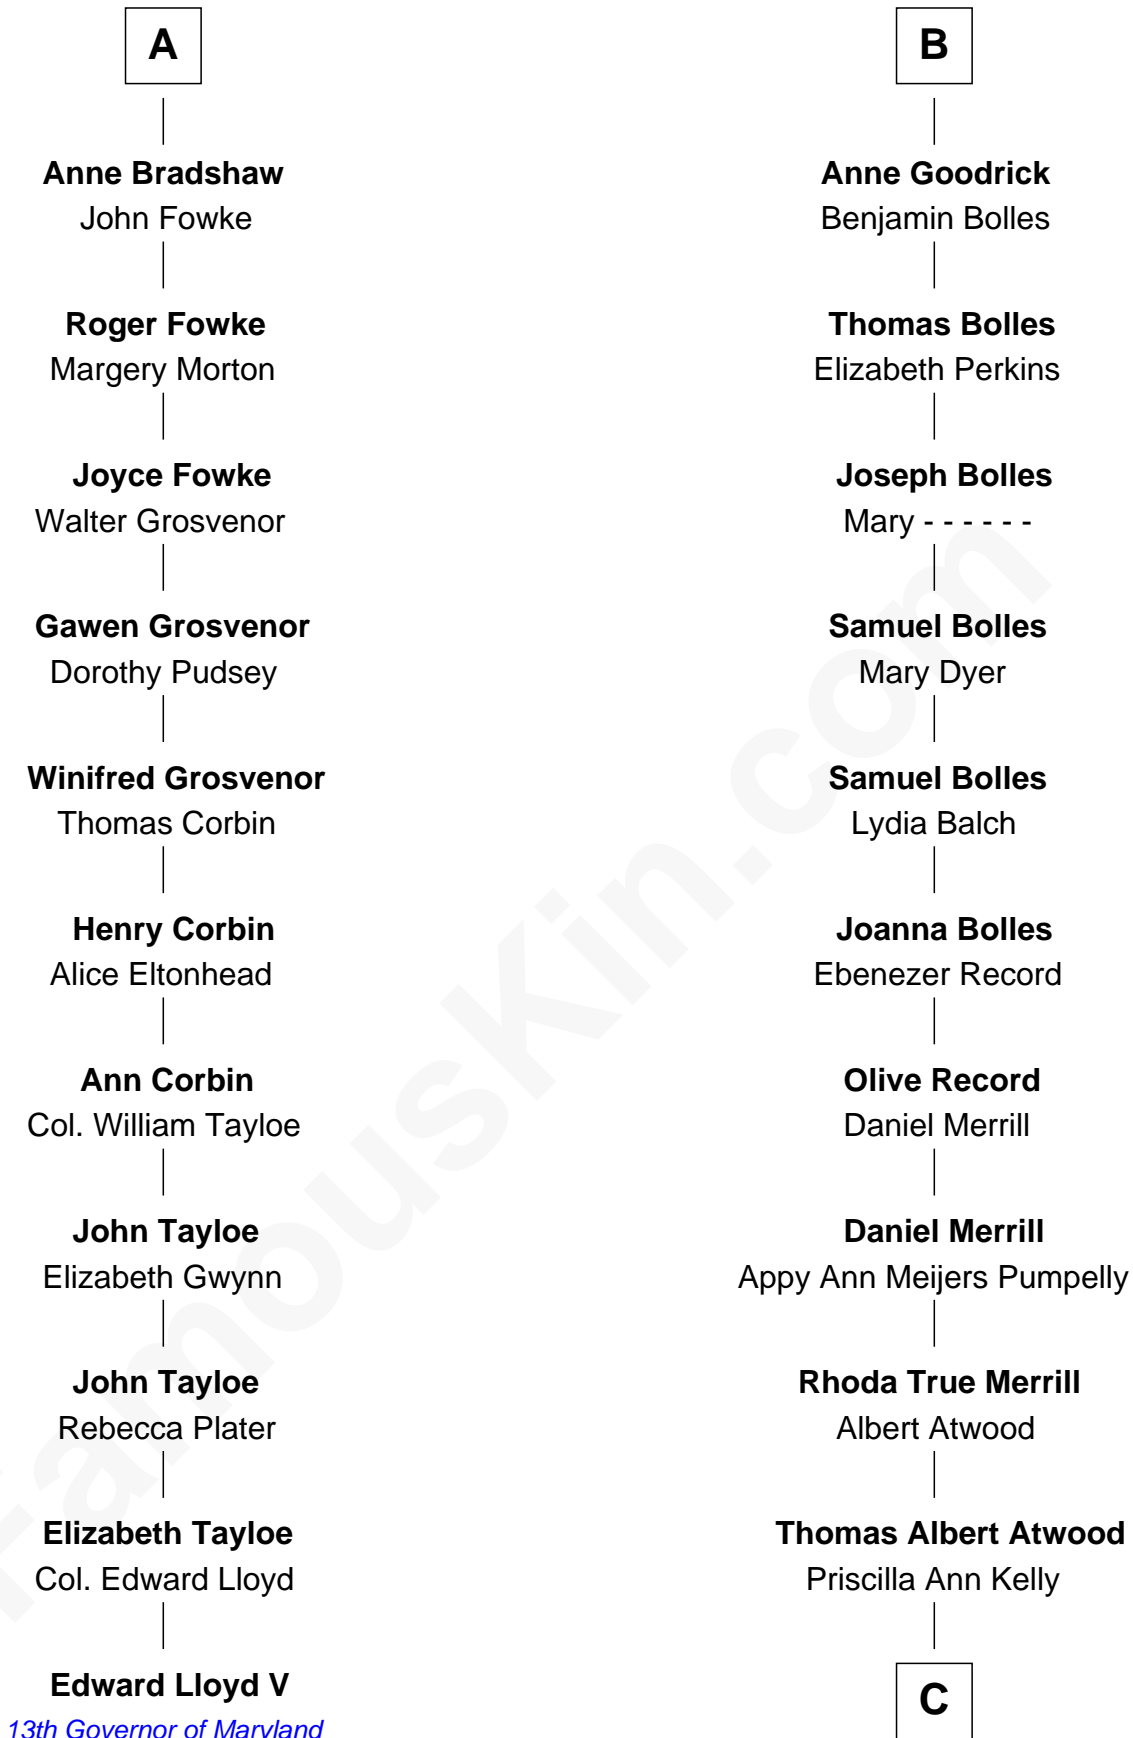

FamousKin.com Relationship Chart of

Edward Lloyd V

13th Governor of Maryland

17th cousin 3 times removed of

Dave Cowens

NBA Hall of Famer

John de Welles

Maud de Roos

Margery de Welles

Stephen le Scrope

Maude le Scrope

Sir Baldwin Freville

Joyce Freville

Sir Roger Aston

Sir Robert Aston

Isabel Brereton

Eleanor de Mowbray

Eudo de Welles

Maud de Greystoke

Sir Lionel de Welles

Joan de Waterton

Margaret de Welles

Sir Thomas Dymoke

Sir Lionel Dymoke

Joanna Griffith

Anne Dymoke

John Goodrick

Lionel Goodrick

Winifred Sappcott

B

C

Charles Albert Atwood