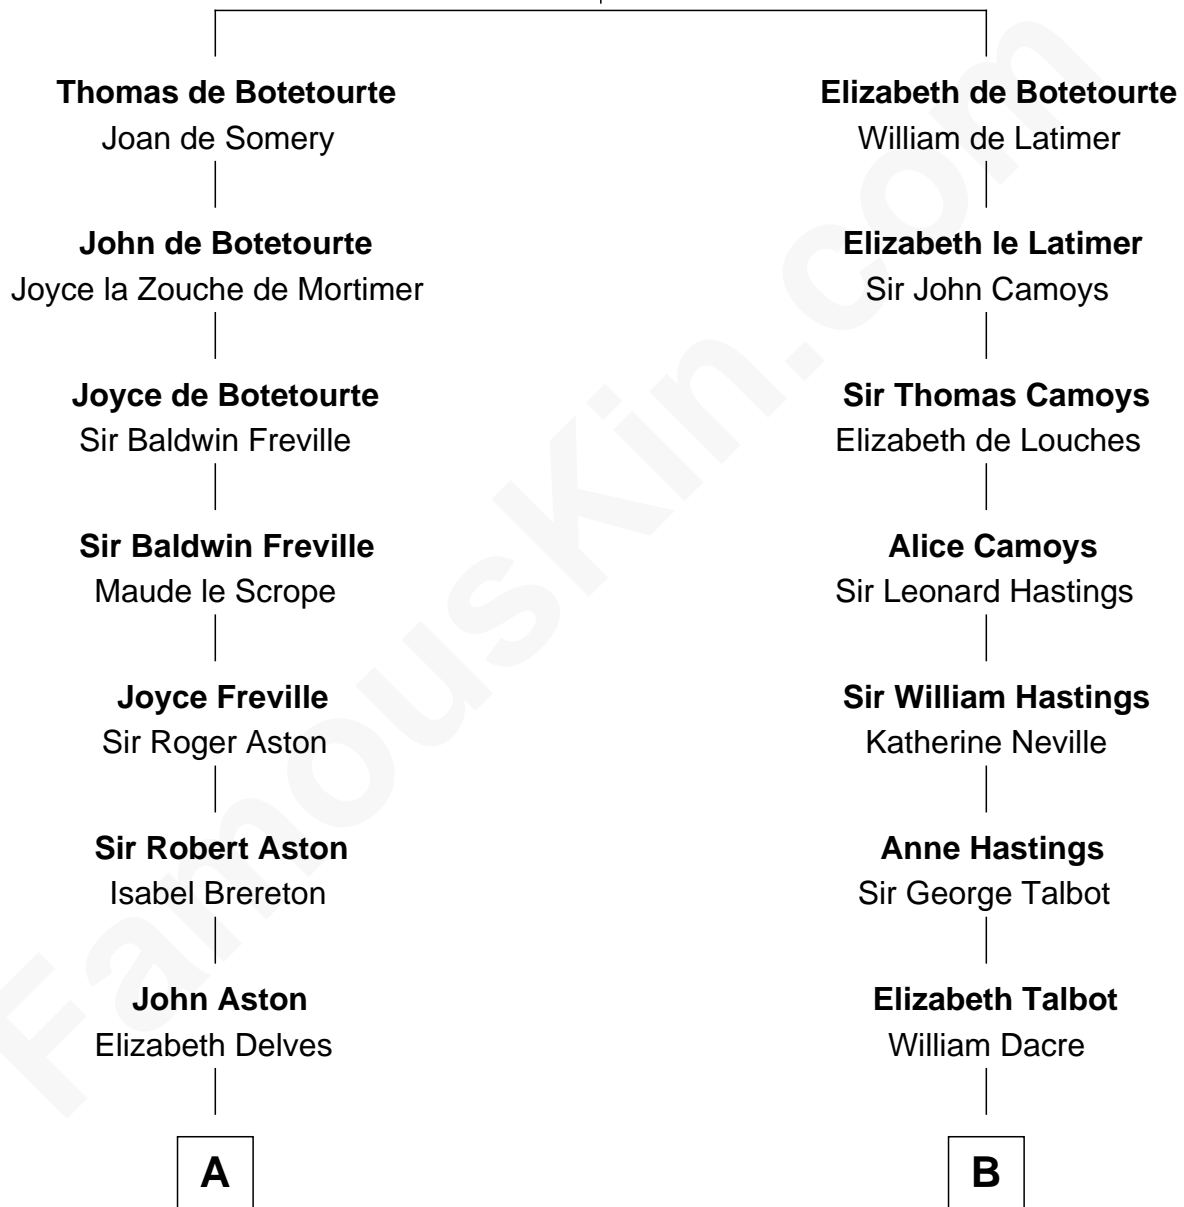

FamousKin.com Relationship Chart of

Edward Lloyd V

13th Governor of Maryland

19th cousin 2 times removed of

Kit Harington

TV Actor - "Game of Thrones"

John de Botetourte

Maud FitzThomas

C

John Tayloe
Rebecca Plater

Elizabeth Tayloe
Col. Edward Lloyd

Edward Lloyd V
13th Governor of Maryland

D

Edward Henry Legge
Cordelia Twysden Molesworth

Lois Marjorie Legge
Ernest Wriothsesley Denny

Lavender Cecilia Denny
John Charles Dundas Harington