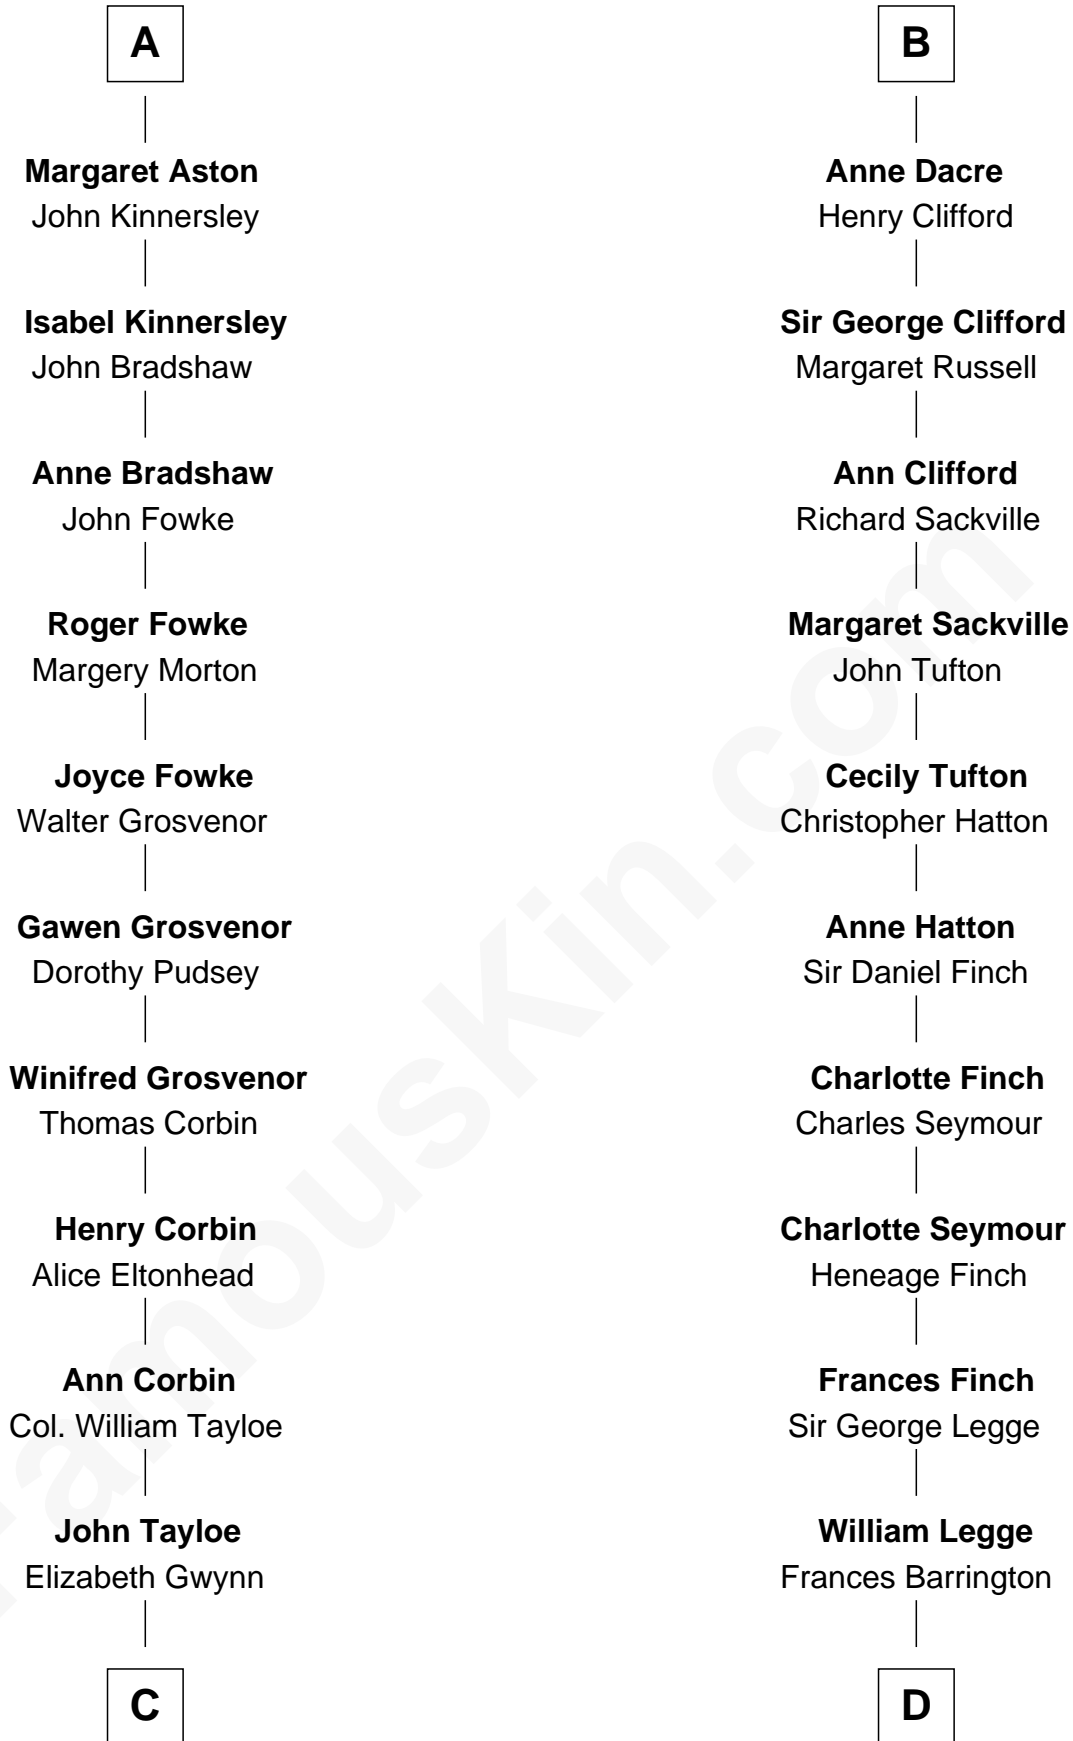

FamousKin.com Relationship Chart of

Edward Lloyd V

13th Governor of Maryland

19th cousin 2 times removed of

Kit Harington

TV Actor - "Game of Thrones"

John de Botetourte

Maud FitzThomas

C

John Tayloe
Rebecca Plater

Elizabeth Tayloe
Col. Edward Lloyd

Edward Lloyd V
13th Governor of Maryland

D

Edward Henry Legge
Cordelia Twysden Molesworth

Lois Marjorie Legge
Ernest Wriothsesley Denny

Lavender Cecilia Denny
John Charles Dundas Harington